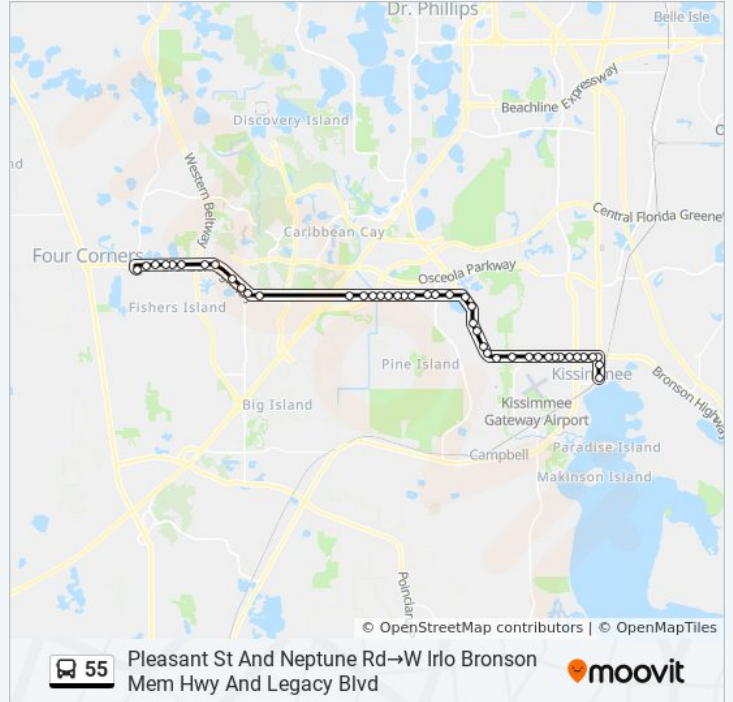

W Irlo Bronson Mem Hwy And Formosa Gardens Blvd

Saturday

7:15 AM - 3:15 PM

55 bus Info

Direction: Pleasant St And Neptune Rd→W Irlo Bronson Mem Hwy And Legacy Blvd

Stops: 43

Trip Duration: 60 min

Line Summary:

W Irlo Bronson Mem Hwy And Lindfields Blvd

Douglas Grand Dr And Westside Blvd

W Irlo Bronson Mem Hwy And Legacy Blvd

Direction: W Irlo Bronson Mem Hwy And Legacy Blvd→Pleasant St And Neptune Rd

45 stops

[VIEW LINE SCHEDULE](#)