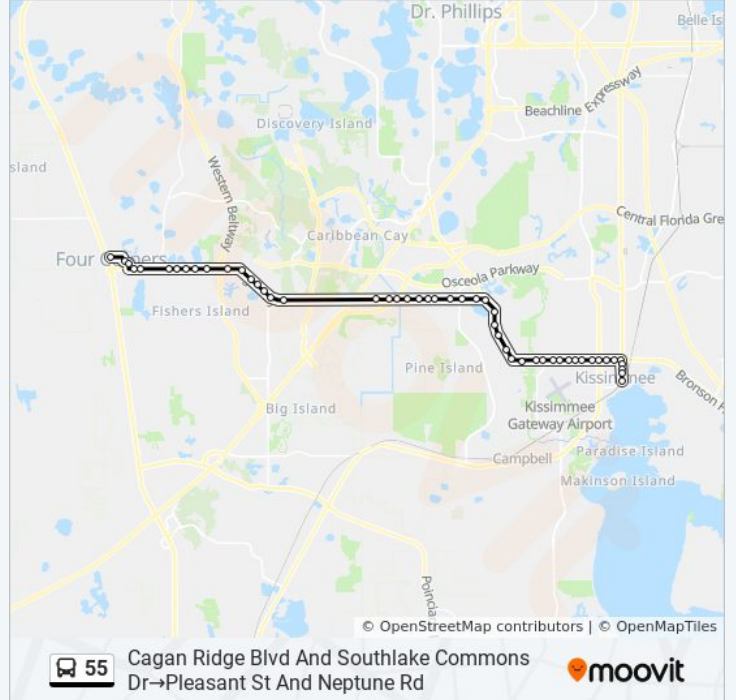

W Irlo Bronson Mem Hwy And Interior St

W Irlo Bronson Mem Hwy And Four Winds Blvd

W Irlo Bronson Mem Hwy And Oren Brown Rd

W Vine St And N Bass Rd

W Vine St And Interior St

W Vine St And N Hoagland Blvd

W Vine St And Armstrong Blvd

W Vine St And Dyer Blvd

W Vine St And W Orange Blvd

W Vine St And Phillip St

W Vine St And N Thacker Ave

W Vine St And N Emory Ave

W Vine St And N John Young Pky

W Vine St And N Rose Ave

W Vine St And N Central Ave

W Vine St And N Main St

N Main St And W Orange St

N Main St And W Lake St

N Main St And W Bass St

Pleasant St And Neptune Rd

Direction: Pleasant St And Neptune Rd→Cagan Ridge Blvd And Southlake Commons Dr

49 stops

[VIEW LINE SCHEDULE](#)

- Pleasant St And Neptune Rd
- N Main St And E Oak St
- E Vine St And N Main St
- W Vine St And N Central Ave
- W Vine St And N Rose Ave
- W Vine St And N John Young Pky
- W Vine St And N Emory Ave
- W Vine St And N Thacker Ave
- W Vine St And Phillip St
- W Vine St And Orange Blvd
- W Vine St And Dyer Blvd
- W Vine St And Armstrong Blvd
- W Vine St And Interior St
- W Vine St And Old Vineland Rd
- W Irlo Bronson Mem Hwy And Oren Brown Rd
- W Irlo Bronson Mem Hwy And Four Winds Blvd
- W Irlo Bronson Mem Hwy And Interior St
- W Irlo Bronson Mem Hwy And Siesta Lago Dr
- W Irlo Bronson Mem Hwy And Seven Dwarfs Ln
- W Irlo Bronson Mem Hwy And Bamboo Ln
- W Irlo Bronson Mem Hwy And Lawton Dr
- W Irlo Bronson Mem Hwy And N Poinciana Blvd
- W Irlo Bronson Mem Hwy And Polynesian Isle Blvd
- W Irlo Bronson Mem Hwy And Locksley Ln
- W Irlo Bronson Mem Hwy And Locksley Ln
- W Irlo Bronson Mem Hwy And Seralago Blvd
- W Irlo Bronson Mem Hwy And Old Town Blvd
- W Irlo Bronson Mem Hwy And International Dr