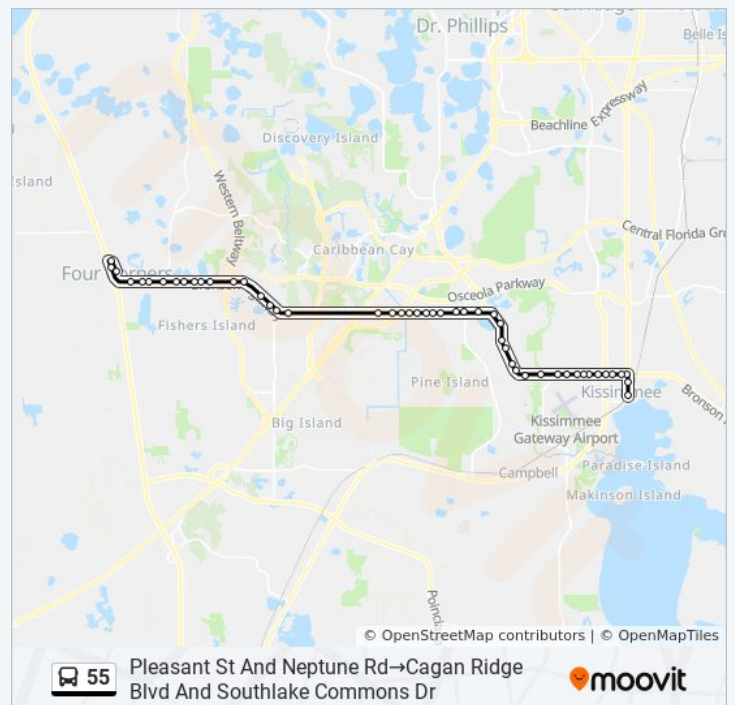

[VIEW LINE SCHEDULE](#)

- Pleasant St And Neptune Rd
- N Main St And E Oak St
- E Vine St And N Main St
- W Vine St And N Central Ave
- W Vine St And N Rose Ave
- W Vine St And N John Young Pky
- W Vine St And N Emory Ave
- W Vine St And N Thacker Ave
- W Vine St And Phillip St
- W Vine St And Orange Blvd
- W Vine St And Dyer Blvd
- W Vine St And Armstrong Blvd
- W Vine St And Interior St
- W Vine St And Old Vineland Rd
- W Irlo Bronson Mem Hwy And Oren Brown Rd
- W Irlo Bronson Mem Hwy And Four Winds Blvd
- W Irlo Bronson Mem Hwy And Interior St
- W Irlo Bronson Mem Hwy And Siesta Lago Dr
- W Irlo Bronson Mem Hwy And Seven Dwarfs Ln
- W Irlo Bronson Mem Hwy And Bamboo Ln
- W Irlo Bronson Mem Hwy And Lawton Dr
- W Irlo Bronson Mem Hwy And N Poinciana Blvd
- W Irlo Bronson Mem Hwy And Polynesian Isle Blvd
- W Irlo Bronson Mem Hwy And Locksley Ln
- W Irlo Bronson Mem Hwy And Locksley Ln
- W Irlo Bronson Mem Hwy And Seralago Blvd
- W Irlo Bronson Mem Hwy And Old Town Blvd
- W Irlo Bronson Mem Hwy And International Dr

55 bus Time Schedule

Pleasant St And Neptune Rd→Cagan Ridge Blvd And Southlake Commons Dr Route Timetable:

Sunday	5:15 AM - 8:45 PM
Monday	Not Operational
Tuesday	Not Operational
Wednesday	Not Operational
Thursday	Not Operational
Friday	Not Operational
Saturday	5:15 AM - 8:45 PM

55 bus Info

Direction: Pleasant St And Neptune Rd→Cagan Ridge Blvd And Southlake Commons Dr

Stops: 49

Trip Duration: 64 min

Line Summary:

W Irlo Bronson Mem Hwy And International Dr

W Irlo Bronson Mem Hwy And Seahorse Cir