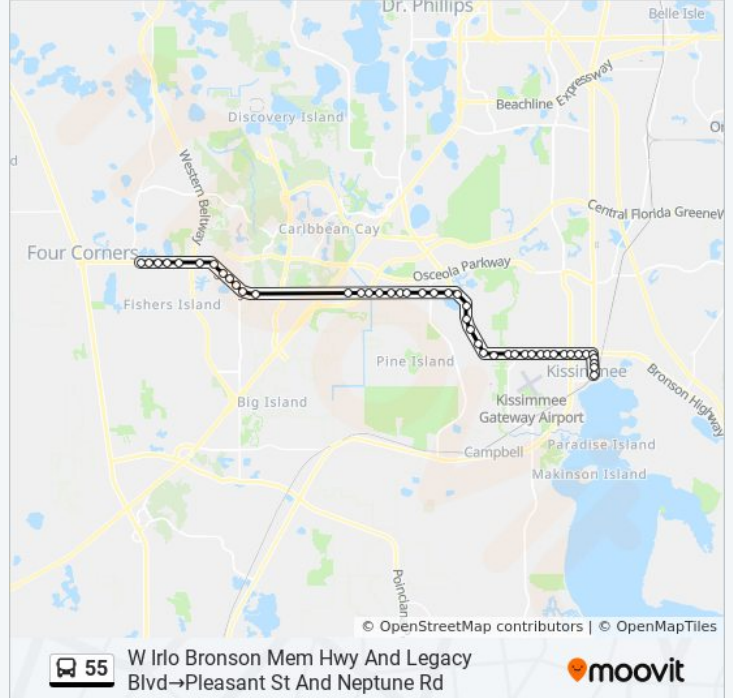

W Vine St And N Hoagland Blvd

W Vine St And Armstrong Blvd

W Vine St And Dyer Blvd

W Vine St And W Orange Blvd

W Vine St And Phillip St

W Vine St And N Thacker Ave

W Vine St And N Emory Ave

W Vine St And N John Young Pky

W Vine St And N Rose Ave

W Vine St And N Central Ave

W Vine St And N Main St

N Main St And W Orange St

N Main St And W Lake St

N Main St And W Bass St

Pleasant St And Neptune Rd

55 bus time schedules and route maps are available in an offline PDF at moovitapp.com. Use the [Moovit App](#) to see live bus times, train schedule or subway schedule, and step-by-step directions for all public transit in Orlando.