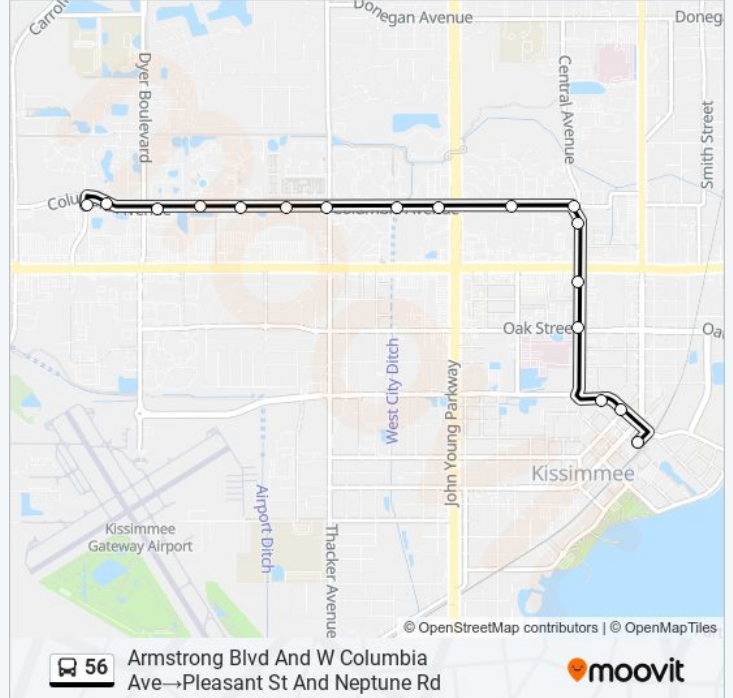

Use the Moovit App to find the closest 56 bus station near you and find out when is the next 56 bus arriving.

**Direction: Armstrong Blvd And W Columbia Ave→Pleasant St And Neptune Rd**

17 stops

[VIEW LINE SCHEDULE](#)

- Armstrong Blvd And W Columbia Ave
- W Columbia Ave And Bonaire Blvd
- W Columbia Ave And Stratford Blvd
- W Columbia Ave And Cascades Blvd
- W Columbia Ave And Vinyard Blvd
- W Columbia Ave And Harbor Bay Ct
- W Columbia Ave And N Thacker Ave
- W Columbia Ave And Delmos Ave
- W Columbia Ave And N John Young Pky
- W Columbia Ave And Victoria Blvd
- W Columbia Ave And N Central Ave
- N Centrlal Ave And W Columbia Ave
- N Centrlal Ave And W Cherry St
- N Centrlal Ave And W Oak St
- W Neptune Rd And W Sproule Ave
- W Neptune Rd And Church St
- Pleasant St And Neptune Rd

**56 bus Time Schedule**

Armstrong Blvd And W Columbia Ave→Pleasant St And Neptune Rd Route Timetable:

Sunday	Not Operational
Monday	4:14 AM - 6:34 AM
Tuesday	4:14 AM - 6:34 AM
Wednesday	4:14 AM - 6:34 AM
Thursday	4:14 AM - 6:34 AM
Friday	4:14 AM - 6:34 AM
Saturday	Not Operational

**56 bus Info**

**Direction:** Armstrong Blvd And W Columbia Ave→Pleasant St And Neptune Rd

**Stops:** 17

**Trip Duration:** 12 min

**Line Summary:**

**Direction: Center Dr And Reams Rd→Pleasant St And Neptune Rd**