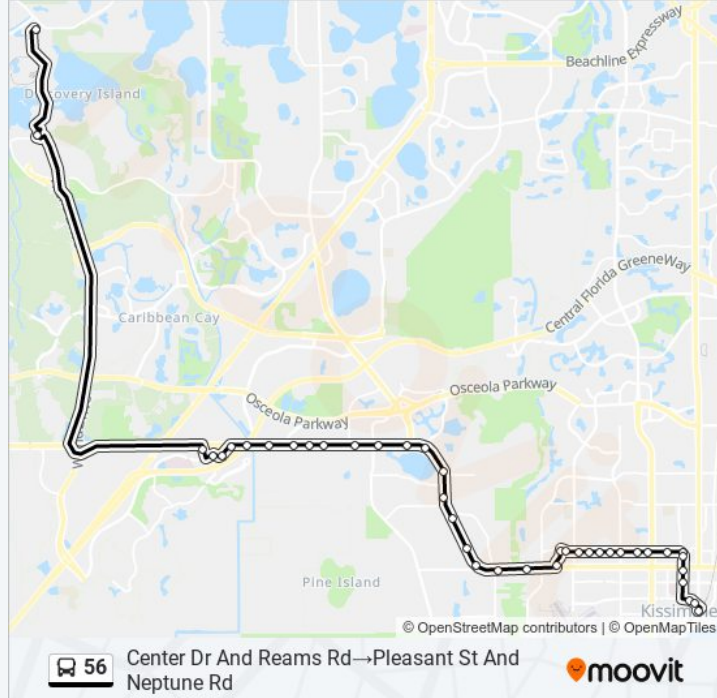

W Vine St And N Bass Rd

W Vine St And Interior St

Armstrlong Blvd And Vine St

Armstrong Blvd And W Columbia Ave

W Columbia Ave And Bonaire Blvd

W Columbia Ave And Stratford Blvd

W Columbia Ave And Cascades Blvd

W Columbia Ave And Vinyard Blvd

W Columbia Ave And Harbor Bay Ct

W Columbia Ave And N Thacker Ave

W Columbia Ave And Delmos Ave

W Columbia Ave And N John Young Pky

W Columbia Ave And Victoria Blvd

W Columbia Ave And N Central Ave

N Centrlal Ave And W Columbia Ave

N Centrlal Ave And W Cherry St

N Centrlal Ave And W Oak St

W Neptune Rd And W Sproule Ave

W Neptune Rd And Church St

Pleasant St And Neptune Rd

**Direction: Pleasant St And Neptune Rd -> Center Dr And Reams Rd**

41 stops

[VIEW LINE SCHEDULE](#)

Pleasant St And Neptune Rd

W Oak St And Robinson Ave

W Oak St And N Central Ave

N Centrlal Ave And W Orange St

N Centrlal Ave And W Cypress St

W Columbia Ave And N Central Ave