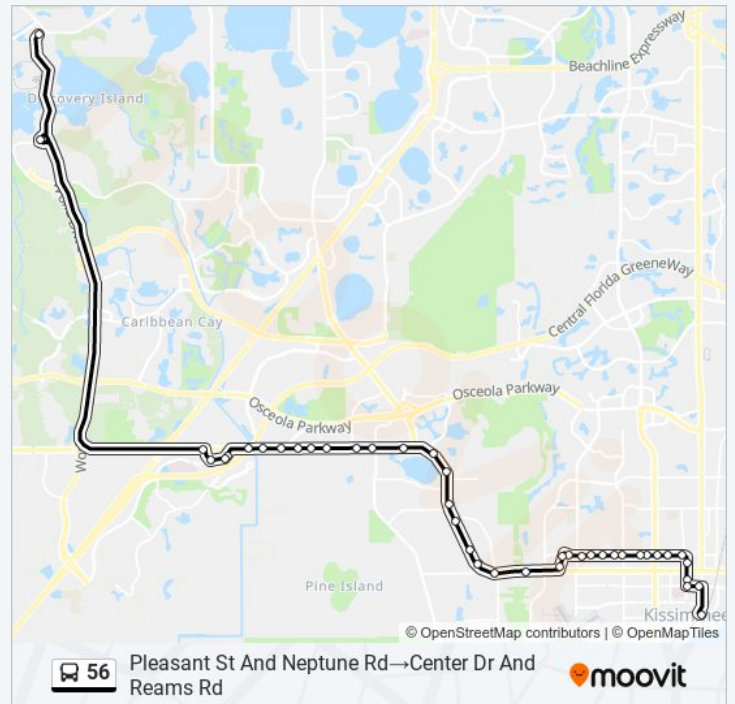

W Irlo Bronson Mem Hwy And Locksley Ln

W Irlo Bronson Mem Hwy And Seralago Blvd

W Irlo Bronson Mem Hwy And Old Town Blvd

W Irlo Bronson Mem Hwy And International Dr

W Irlo Bronson Mem Hwy And International Dr

Celebration Ave And Riley Rd

Celebration Ave And Celebration Pl

Celebration Pl And Celebration Pl

W Irlo Bronson Mem Hwy And Parkway Blvd

**56 bus Info**

**Direction:** Pleasant St And Neptune Rd→Center Dr And Reams Rd

**Stops:** 41

**Trip Duration:** 61 min

**Line Summary:**

Topiary Ln And World Dr

Center Dr And Reams Rd

56 bus time schedules and route maps are available in an offline PDF at [moovitapp.com](https://moovitapp.com). Use the [Moovit App](#) to see live bus times, train schedule or subway schedule, and step-by-step directions for all public transit in Orlando.