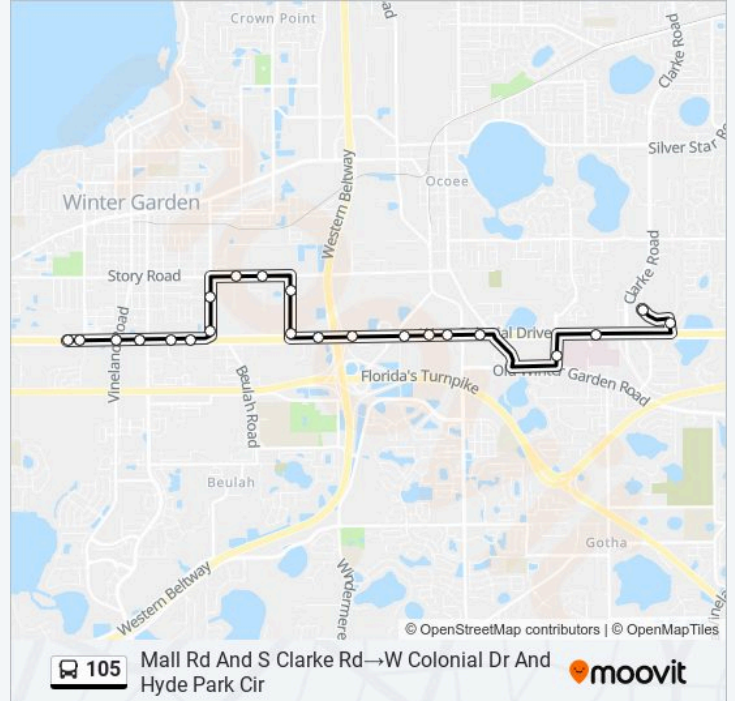

Use the Moovit App to find the closest 105 bus station near you and find out when is the next 105 bus arriving.

Direction: Mall Rd And S Clarke Rd→N Garland Ave And W Amelia St

20 stops

[VIEW LINE SCHEDULE](#)

22 stops

[VIEW LINE SCHEDULE](#)

Mall Rd And S Clarke Rd

Vintage Village Ln And W Colonial Dr

W Colonial Dr And Jacob Nathan Blvd

Blackwood Ave And Old Winter Garden Rd

W Colonial Dr And S Bluford Ave

W Colonial Dr And Consumer Ct

105 bus Info

Direction: Mall Rd And S Clarke Rd→W Colonial Dr And Hyde Park Cir

Stops: 22

Trip Duration: 22 min

Line Summary:

W Colonial Dr And S Dillard St

W Colonial Dr And Vineland Rd

W Colonial Dr And S Park Ave

W Colonial Dr And Hyde Park Cir

Direction: N Garland Ave And W Amelia St→Mall Rd And S Clarke Rd

26 stops

[VIEW LINE SCHEDULE](#)

N Garland Ave And W Amelia St

W Amelia St And N Westmoreland Dr

W Amelia St And N Orange Blossom Trl