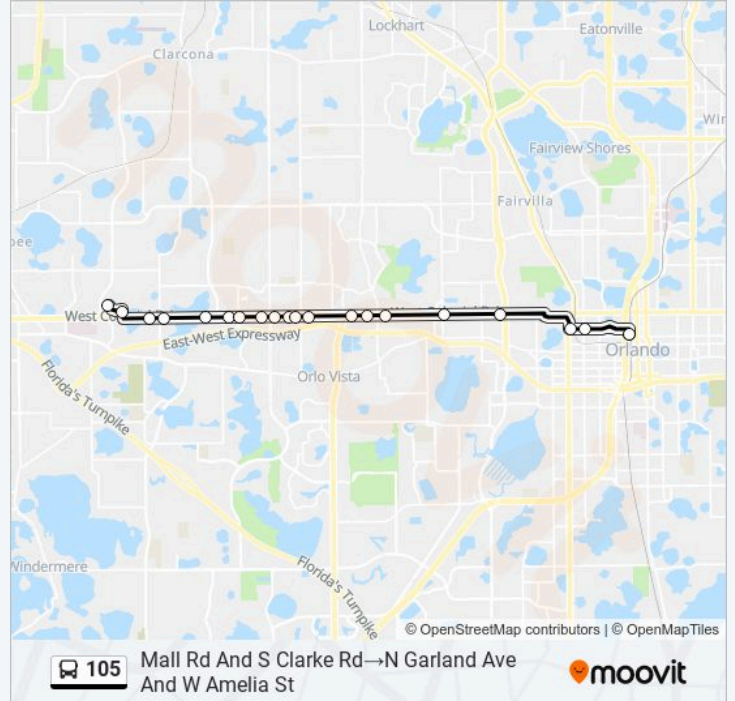

Use the Moovit App to find the closest 105 bus station near you and find out when is the next 105 bus arriving.

Direction: Mall Rd And S Clarke Rd→N Garland Ave And W Amelia St

20 stops

[VIEW LINE SCHEDULE](#)

105 bus Info

Direction: Mall Rd And S Clarke Rd→N Garland Ave And W Amelia St

Stops: 20

Trip Duration: 34 min

Line Summary:

W Amelia St And N Westmoreland Dr

N Garland Ave And W Amelia St

Direction: Mall Rd And S Clarke Rd→W Colonial Dr And Hyde Park Cir

22 stops

[VIEW LINE SCHEDULE](#)

Mall Rd And S Clarke Rd

Vintage Village Ln And W Colonial Dr

W Colonial Dr And Jacob Nathan Blvd

Blackwood Ave And Old Winter Garden Rd

W Colonial Dr And S Bluford Ave

W Colonial Dr And Consumer Ct

105 bus Info

Direction: Mall Rd And S Clarke Rd→W Colonial Dr And Hyde Park Cir

Stops: 22

Trip Duration: 22 min

Line Summary:

W Colonial Dr And S Dillard St

W Colonial Dr And Vineland Rd

W Colonial Dr And S Park Ave