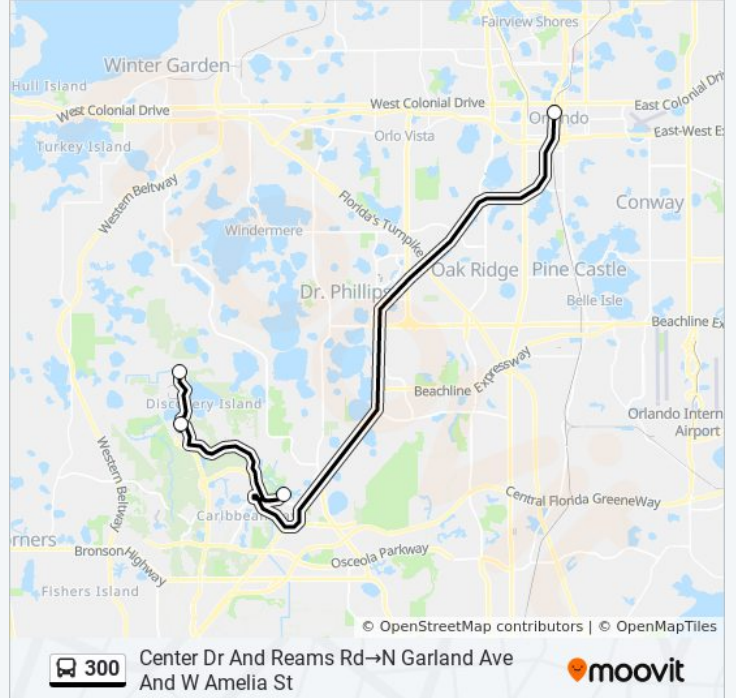

Use the Moovit App to find the closest 300 bus station near you and find out when is the next 300 bus arriving.

Direction: Center Dr And Reams Rd→N Garland Ave And W Amelia St

4 stops

[VIEW LINE SCHEDULE](#)

Direction: Center Dr And Reams Rd→N Garland Ave And W Amelia St

Stops: 4

Trip Duration: 51 min

Line Summary:

Direction: N Garland Ave And W Amelia St→Center Dr And Reams Rd

4 stops

[VIEW LINE SCHEDULE](#)

N Garland Ave And W Amelia St

300 bus Info

Direction: N Garland Ave And W Amelia St→Center Dr And Reams Rd

Stops: 4

Trip Duration: 47 min

Line Summary:

Direction: Topiary Ln And World Dr→N Garland Ave And W Amelia St

3 stops

[VIEW LINE SCHEDULE](#)