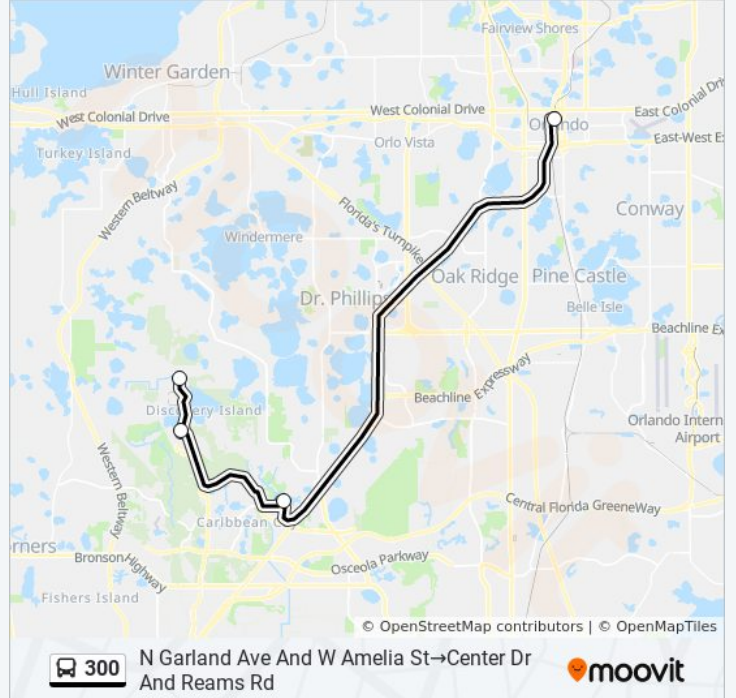

Use the Moovit App to find the closest 300 bus station near you and find out when is the next 300 bus arriving.

Direction: Center Dr And Reams Rd→N Garland Ave And W Amelia St

4 stops

[VIEW LINE SCHEDULE](#)

Direction: Center Dr And Reams Rd→N Garland Ave And W Amelia St

Stops: 4

Trip Duration: 51 min

Line Summary:

Direction: N Garland Ave And W Amelia St→Center Dr And Reams Rd

4 stops

[VIEW LINE SCHEDULE](#)

N Garland Ave And W Amelia St

E Buena Vista Dr And Bonnet Creek Pky

Topiary Ln And World Dr

Center Dr And Reams Rd

300 bus Time Schedule

N Garland Ave And W Amelia St→Center Dr And Reams Rd Route Timetable:

Sunday	5:15 AM - 11:15 PM
Monday	5:15 AM - 11:15 PM
Tuesday	5:15 AM - 11:15 PM
Wednesday	5:15 AM - 11:15 PM
Thursday	5:15 AM - 11:15 PM
Friday	5:15 AM - 11:15 PM
Saturday	5:15 AM - 11:15 PM

300 bus Info

Direction: N Garland Ave And W Amelia St→Center Dr And Reams Rd

Stops: 4

Trip Duration: 47 min

Line Summary:

Direction: Topiary Ln And World Dr→N Garland Ave And W Amelia St

3 stops

[VIEW LINE SCHEDULE](#)