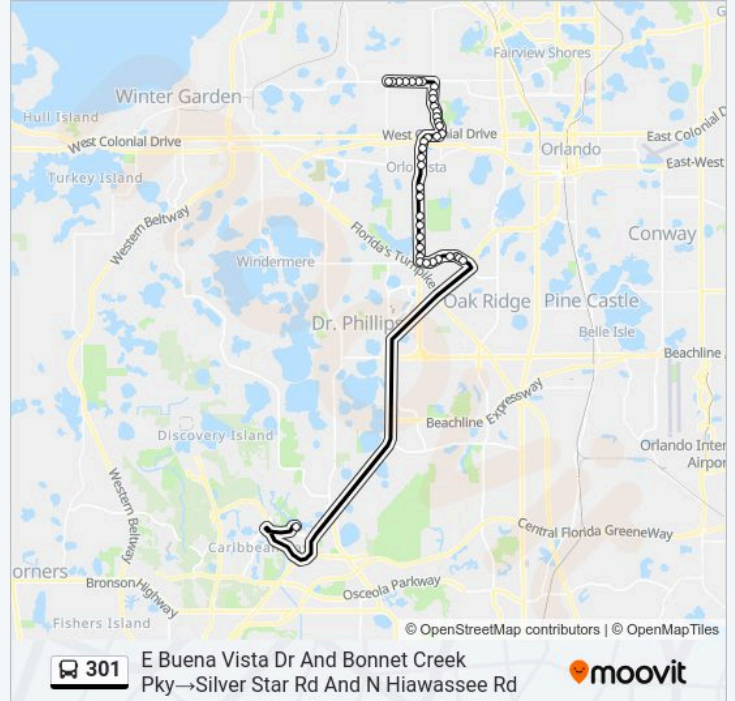

W Colonial Dr And Deauville Dr

N Pine Hills Rd And W Colonial Dr

N Pine Hills Rd And Sunniland Dr

N Pine Hills Rd And Balboa Dr

N Pine Hills Rd And Dolores Dr

N Pine Hills Road And Elinore Drive

N Pine Hills Rd And Ferdinand Dr

N Pine Hills Rd And Hernandes Dr

N Pine Hills Rd And Indialantic Dr

N Pine Hills Rd And Figwood Ln

Silver Star Rd And Golf Club Pky

Silver Star Rd And Sheringham Rd

Silver Star Rd And Pioneer Rd

Silver Star Rd And Park Hamilton Blvd

Silver Star Rd And Healy Dr

Silver Star Rd And Florence Ann Ct

Silver Star Rd And N Hiawasse Rd

**Direction: Silver Star Rd And N Hiawasse Rd→E Buena Vista Dr And Bonnet Creek Pky**

39 stops

[VIEW LINE SCHEDULE](#)