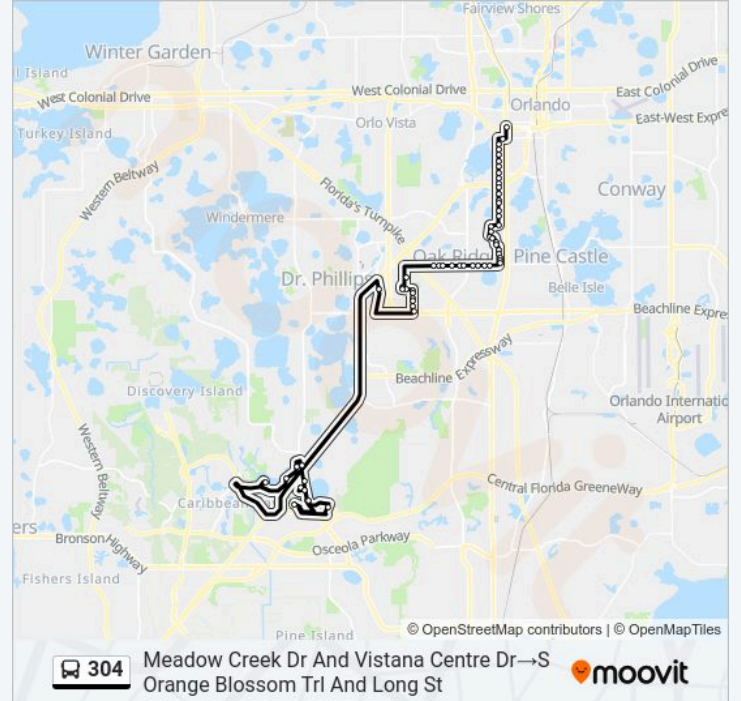

Vanguard St And Amarilla Ave

Vanguard St And Municipal Dr

International Dr And Municipal Dr

Intl Dr & Funspot Way (Bass Pro Shops/Outdoor World)

W Oak Ridge Rd And Fairlawn Dr

W Oak Ridge Rd And Harct Ave

W Oak Ridge Rd And Brookgreen Ave

S Rio Grande Ave And W Oak Ridge Rd

S Rio Grande Ave And Wakulla Way

S Rio Grande Ave And Wakulla Way

S Rio Grande Ave And Rose Blvd

S Rio Grande Ave And Vagabond Ln

S Rio Grande Ave And Lake Heritage Cir

S Rio Grande Ave And Americana Blvd

Americana Blvd And Esplanade Park Cir

San Antonio Ave And Americana Blvd

San Antonio Ave And Lake Fountain Dr

San Antonio Ave And Honour Rd

Honour Rd And S Rio Grande Ave

S Rio Grande Ave And Holden Ave

S Rio Grande Ave And 45th St

S Rio Grande Ave And 42nd St

S Rio Grande Ave And 40th St

S Rio Grande Ave And 37th St

S Rio Grande Ave And 34th St

S Rio Grande Ave And 30th St

S Rio Grande Avenue And 29th Street

S Rio Grande Ave And 26th St