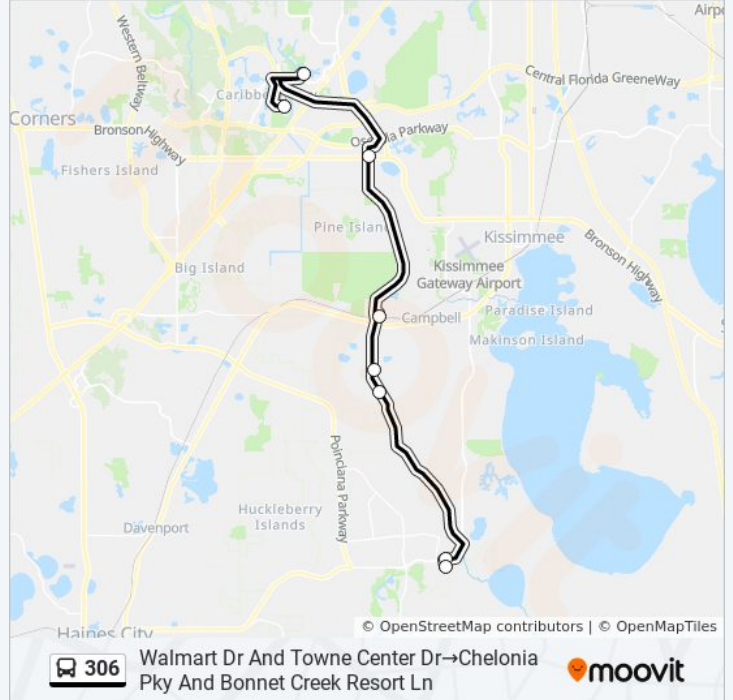

(1) Chelonia Pky And Bonnet Creek Resort Ln→Walmart Dr And Towne Center Dr: 5:15 PM(2) Walmart Dr And Towne Center Dr→Chelonia Pky And Bonnet Creek Resort Ln: 6:09 AM

Use the Moovit App to find the closest 306 bus station near you and find out when is the next 306 bus arriving.

Stops: 9

Trip Duration: 63 min

Line Summary:

Direction: Walmart Dr And Towne Center Dr→Chelonia Pky And Bonnet Creek Resort Ln

9 stops

[VIEW LINE SCHEDULE](#)

- Walmart Dr And Towne Center Dr
- Cypress Pky And Interior St
- S Poinciana Blvd And Trafalgar Blvd
- S Poinciana Blvd And Octavia Blvd
- Poinciana Sunrail Station
- Painciana Blvd And Siesta Lago Dr
- N Poinciana Blvd And W Irlo Bronson Mem Hwy
- E Buena Vista Dr And Bonnet Creek Pky
- Chelonia Pky And Bonnet Creek Resort Ln

306 bus Time Schedule

Walmart Dr And Towne Center Dr→Chelonia Pky And Bonnet Creek Resort Ln Route Timetable:

Sunday	6:22 AM
Monday	6:09 AM
Tuesday	6:09 AM
Wednesday	6:09 AM
Thursday	6:09 AM
Friday	6:09 AM
Saturday	6:22 AM

306 bus Info

Direction: Walmart Dr And Towne Center Dr→Chelonia Pky And Bonnet Creek Resort Ln

Stops: 9

Trip Duration: 56 min

Line Summary:

306 bus time schedules and route maps are available in an offline PDF at moovitapp.com. Use the [Moovit App](#) to see live bus times, train schedule or subway schedule, and step-by-step directions for all public transit in Orlando.