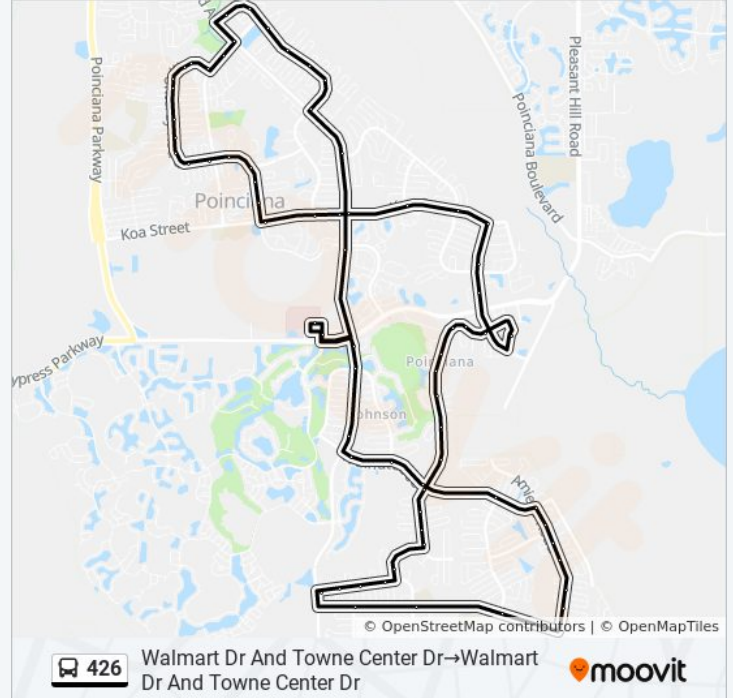

72 stops

[VIEW LINE SCHEDULE](#)

- Walmart Dr And Towne Center Dr
- N Doverplum Ave And Rally Dr
- N Doverplum Ave And Precinct 306
- N Doverplum Ave And Koa St
- Koa St And San Remo Rd
- Koa St And Hunter Rd
- Koa St And Marigold Ave
- Marigold Ave And San Remo Rd
- San Lorenzo Rd And Nelson Dr
- San Lorenzo Rd And Ashford Pl
- San Lorenzo Rd And Dagama Ct
- San Lorenzo Rd And Colonade Ct
- San Lorenzo Rd And Sherborne Ln
- San Lorenzo Rd And Dartford Dr
- San Lorenzo Rd And Darlington Ct
- Marigold Ave And Laurel Ave
- Laurel Ave And Marigold Ave
- Monterey Rd And Cumbran Ln
- Monterey Rd And Van Loon Ct
- Monterey Rd And Savona Pl

Marigold Ave And Haines City Rd

Marigold Ave And Walnut St

Walnut St And Marigold Ave

Walnut St And Fairway Rd

Walnut St And Tiger Rd

Walnut St And Bordeaux Rd

Walnut St And Amiens Rd

Amiens Rd And Martigues Dr

Amiens Rd And Morvan Ln

Amiens Rd And Najac Ln

Amiens Rd And Pantheon Dr

Amiens Rd And Roan Ct

Amiens Rd And Chestnut St

Chestnut St And Bordeaux Rd

Palmetto St And Near

Palmetto St And Audobon Rd

Coyote Rd And Bobcat Ct

Coyote Rd And Camel Ct

Coyote Rd And Mink Ct

Coyote Rd And Squirrel Ct

Gazelle Dr And Coyote Rd

Tiger Rd And Gazelle Dr

Tiger Rd And Dromedary Dr

Tiger Rd And Caribou Dr