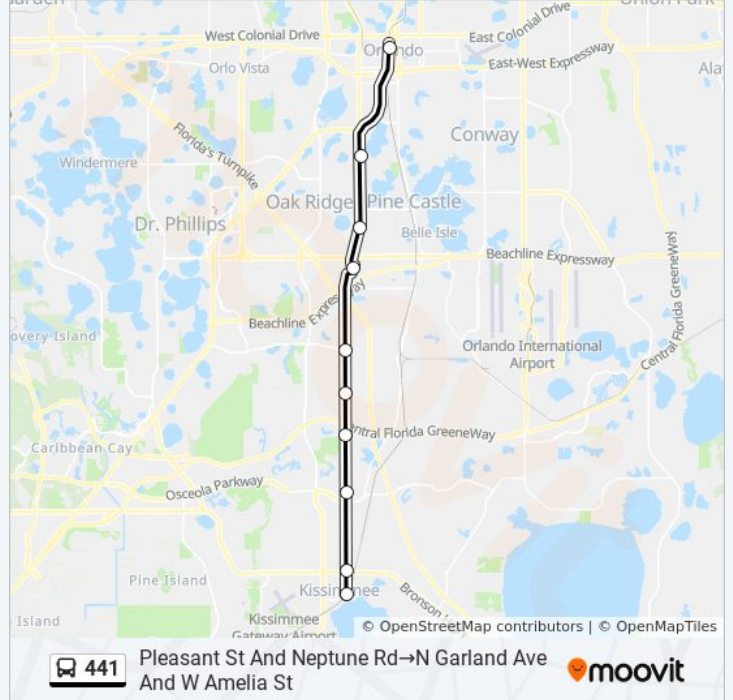

Direction: N Garland Ave And W Amelia St→Pleasant St And Neptune Rd

10 stops

[VIEW LINE SCHEDULE](#)

- N Garland Ave And W Amelia St
- S Orange Blossom Trl And 45th St
- S Orange Blossom Trl And W Lancaster Rd
- Florida Mall Ave And Crystal Clear Ln
- S Orange Blossom Trl And Central Florida Pky
- S Orange Blossom Trl And Ginger Mill Blvd
- S Orange Blossom Trl And W Town Center Blvd
- N Orange Blossom Trl And Centerview Blvd
- N Main St And W Cypress St
- Pleasant St And Neptune Rd

441 bus Info

Direction: N Garland Ave And W Amelia St→Pleasant St And Neptune Rd

Stops: 10

Trip Duration: 59 min

Line Summary:

Direction: Pleasant St And Neptune Rd→N Garland Ave And W Amelia St

10 stops

[VIEW LINE SCHEDULE](#)

441 bus Time Schedule

Pleasant St And Neptune Rd→N Garland Ave And W Amelia St Route Timetable:

Sunday	Not Operational
Monday	6:00 AM - 5:50 PM
Tuesday	6:00 AM - 5:50 PM
Wednesday	6:00 AM - 5:50 PM
Thursday	6:00 AM - 5:50 PM
Friday	6:00 AM - 5:50 PM
Saturday	Not Operational

441 bus Info

Direction: Pleasant St And Neptune Rd→N Garland Ave And W Amelia St

Stops: 10

Trip Duration: 58 min

Line Summary:

441 bus time schedules and route maps are available in an offline PDF at moovitapp.com. Use the [Moovit App](#) to see live bus times, train schedule or subway schedule, and step-by-step directions for all public transit in Orlando.