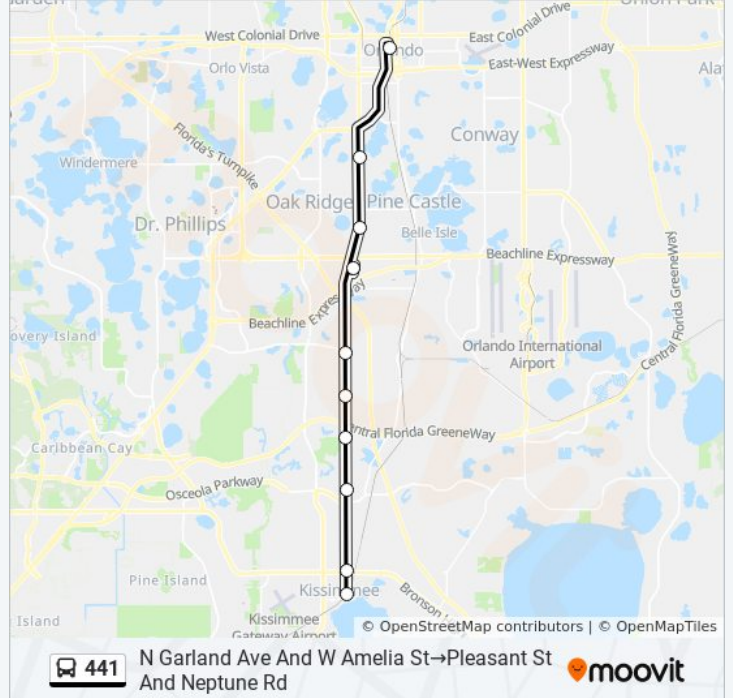

Direction: N Garland Ave And W Amelia St→Pleasant St And Neptune Rd

10 stops

[VIEW LINE SCHEDULE](#)

- N Garland Ave And W Amelia St
- S Orange Blossom Trl And 45th St
- S Orange Blossom Trl And W Lancaster Rd
- Florida Mall Ave And Crystal Clear Ln
- S Orange Blossom Trl And Central Florida Pky
- S Orange Blossom Trl And Ginger Mill Blvd
- S Orange Blossom Trl And W Town Center Blvd
- N Orange Blossom Trl And Centerview Blvd
- N Main St And W Cypress St
- Pleasant St And Neptune Rd

441 bus Time Schedule

N Garland Ave And W Amelia St→Pleasant St And Neptune Rd Route Timetable:

Sunday	Not Operational
Monday	6:00 AM - 6:00 PM
Tuesday	6:00 AM - 6:00 PM
Wednesday	6:00 AM - 6:00 PM
Thursday	6:00 AM - 6:00 PM
Friday	6:00 AM - 6:00 PM
Saturday	Not Operational

441 bus Info

Direction: N Garland Ave And W Amelia St→Pleasant St And Neptune Rd

Stops: 10

Trip Duration: 59 min

Line Summary:

Direction: Pleasant St And Neptune Rd→N Garland Ave And W Amelia St

10 stops

[VIEW LINE SCHEDULE](#)