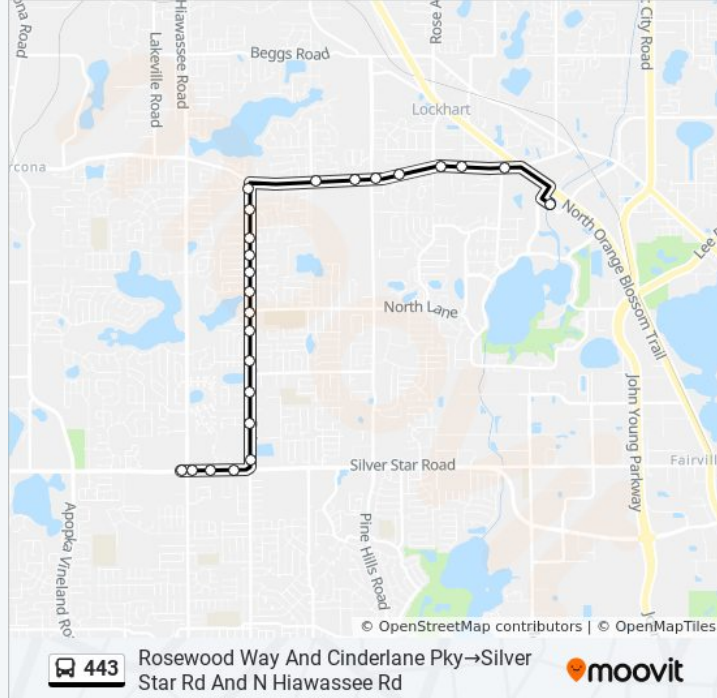

Stops: 24

Trip Duration: 16 min

Line Summary:

N Powers Dr And Silver Star Rd

Silver Star Rd And Healy Dr

Silver Star Rd And Florence Ann Ct

Silver Star Rd And N Hiawasse Rd

Silver Star Rd And N Hiawasse Rd

Direction: Silver Star Rd And N Hiawasse Rd → N Lakemont Ave And Aloma Ave

60 stops

[VIEW LINE SCHEDULE](#)

Silver Star Rd And N Hiawasse Rd

Silver Star Rd And Environs Blvd

N Powers Dr And Silver Star Rd

N Powers Dr And Livewood Oaks Dr