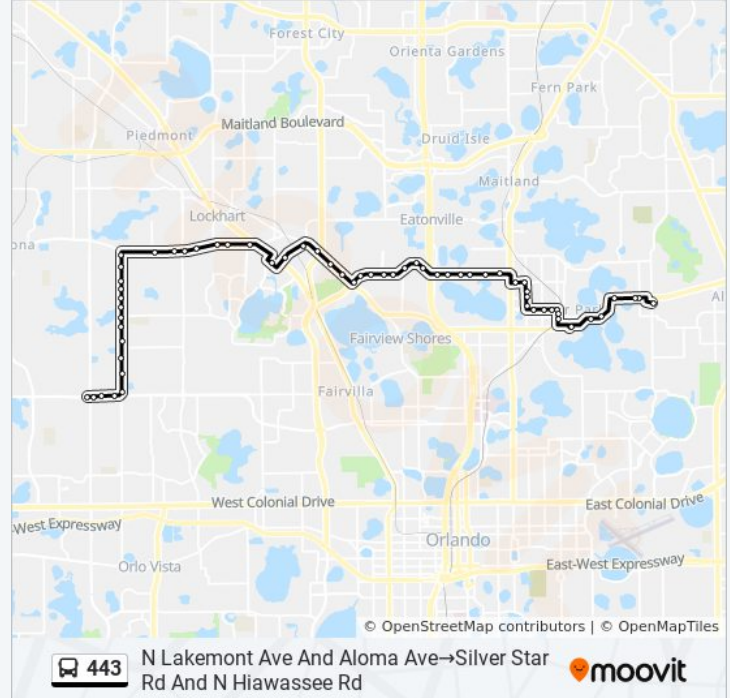

Lee Rd And Country Club Dr

Lee Rd And Beard Ave

Lee Rd And Turner Rd

Lee Rd And Fremont Ave

Lee Rd And N Wymore Rd

Lee Rd And Diplomat Cir

Lee Rd And Alloway St

Lee Rd And Adanson St

Lee Rd And Palace Ct

Lee Rd And Kingswood Dr

Lee Rd And Goddard Ave

Lee Rd And Eggleston Ave

Lee Rd And Ctland St

Edgewater Dr And Satel Dr

Edgewater Dr And 2nd St

Edgewater Dr And Neal Dr

All American Blvd And Carder Rd

All American Blvd And N Orange Blossom Trl

Rosewood Way And Cinderlane Pky

Clarcona Ocoee Rd And New Clarcona Rd

Clarcona Ocoee Rd And Pope Rd

Clarcona Ocoee Rd And Rose Ave

Clarcona Ocoee Rd And Cona Reef Ct

Clarcona Ocoee Rd And N Pine Hills Rd

Clarcona Ocoee Rd And N Pine Hills Rd

Clarcona Ocoee Rd And Lake Sparling Rd

N Powers Dr And Clarcona Ocoee Rd

N Powers Dr And Fox Briar Trl

N Powers Dr And Powers Pointe Cir

N Powers Dr And Boylston Way

N Powers Dr And Seabury Way

N Powers Dr And Lake Horseshoe Dr

N Powers Dr And North Ln