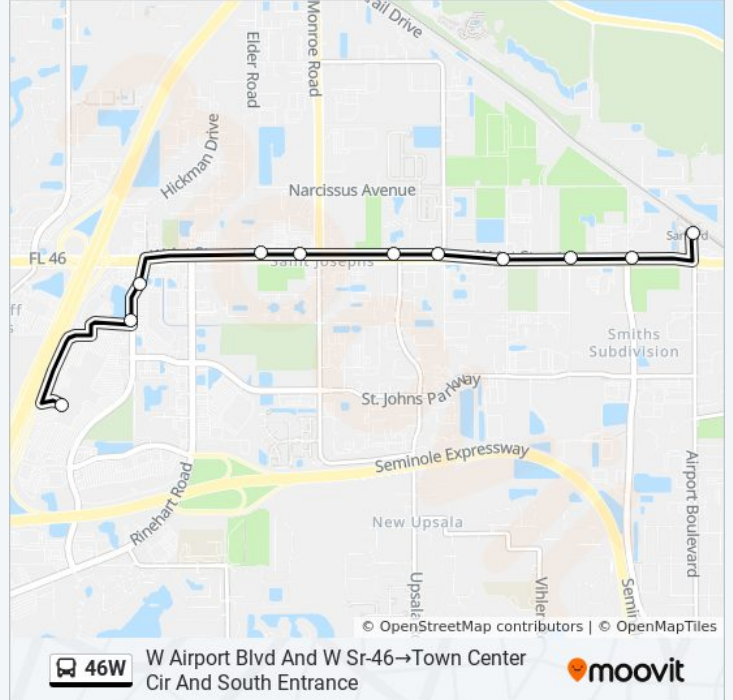

46W bus time schedules and route maps are available in an offline PDF at moovitapp.com. Use the [Moovit App](#) to see live bus times, train schedule or subway schedule, and step-by-step directions for all public transit in Orlando.

[About Moovit](#) · [MaaS Solutions](#) · [Supported Countries](#) · [Mooviter Community](#)

© 2024 Moovit - All Rights Reserved

Check Live Arrival Times