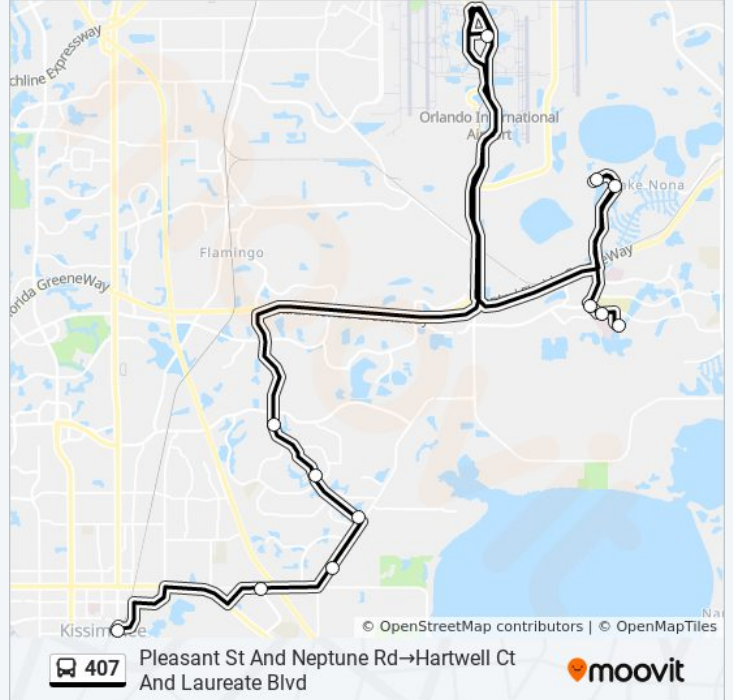

407 bus Info

Direction: Hartwell Ct And Laureate Blvd→Pleasant St And Neptune Rd

Stops: 15

Trip Duration: 59 min

Line Summary:

Direction: Pleasant St And Neptune Rd → Hartwell Ct And Laureate Blvd

13 stops

[VIEW LINE SCHEDULE](#)

- Pleasant St And Neptune Rd
- Fortune Rd And Bill Beck Blvd
- Simpson Rd And Winners Cir
- Buenaventura Blvd And Oakwood Dr
- Buenaventura Blvd And Bridle Ct
- Buenaventura Blvd And Lakepointe Cir
- Landstar Blvd And Arbor Meadows Blvd
- Jeff Fuqua Blvd S And Quick Turnaround Rd
- Wellspring Dr And Lake Nona Blvd
- Wellspring Dr And Usta Blvd
- Veterans Way And Lake Nona Blvd
- Laureate Blvd And Veterans Way
- Hartwell Ct And Laureate Blvd

407 bus Time Schedule

Pleasant St And Neptune Rd → Hartwell Ct And Laureate Blvd Route Timetable:

Sunday	Not Operational
Monday	5:30 AM - 6:30 PM
Tuesday	5:30 AM - 6:30 PM
Wednesday	5:30 AM - 6:30 PM
Thursday	5:30 AM - 6:30 PM
Friday	5:30 AM - 6:30 PM
Saturday	5:30 AM - 6:30 PM

407 bus Info

Direction: Pleasant St And Neptune Rd → Hartwell Ct And Laureate Blvd

Stops: 13

Trip Duration: 64 min

Line Summary:

407 bus time schedules and route maps are available in an offline PDF at moovitapp.com. Use the [Moovit App](#) to see live bus times, train schedule or subway schedule, and step-by-step directions for all public transit in Orlando.