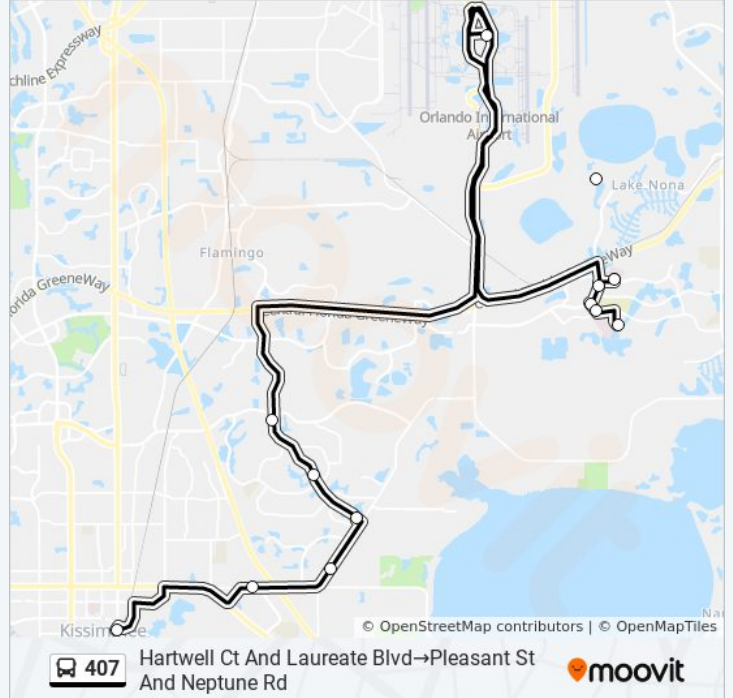

(1) Hartwell Ct And Laureate Blvd→Pleasant St And Neptune Rd: 6:30 AM - 7:45 PM
 (2) Pleasant St And Neptune Rd→Hartwell Ct And Laureate Blvd: 5:30 AM - 6:30 PM

Use the Moovit App to find the closest 407 bus station near you and find out when is the next 407 bus arriving.

Direction: Hartwell Ct And Laureate Blvd→Pleasant St And Neptune Rd

15 stops

[VIEW LINE SCHEDULE](#)

- Hartwell Ct And Laureate Blvd
- Veterans Way And Laureate Blvd
- Veterans Way And Lake Nona Blvd
- Lake Nona Blvd And Nemours Pkwy
- Nemours Pky And Nemours Hospital
- Wellspring Dr And Usta Blvd
- Jeff Fuqua Blvd S And Quick Turnaround Rd
- Landstar Blvd And Arbor Meadows Blvd
- Buenaventura Blvd And Lakepointe Cir
- Buenaventura Blvd And Gait Ct
- Buenaventura Blvd And Oakwood Dr
- Simpson Rd And Marisol Loop
- Fortune Rd And Shadow Oaks Rd
- N Main St And W Lake St
- Pleasant St And Neptune Rd

407 bus Time Schedule

Hartwell Ct And Laureate Blvd→Pleasant St And Neptune Rd Route Timetable:

Sunday	Not Operational
Monday	6:30 AM - 7:45 PM
Tuesday	6:30 AM - 7:45 PM
Wednesday	6:30 AM - 7:45 PM
Thursday	6:30 AM - 7:45 PM
Friday	6:30 AM - 7:45 PM
Saturday	6:25 AM - 7:40 PM

407 bus Info

Direction: Hartwell Ct And Laureate Blvd→Pleasant St And Neptune Rd

Stops: 15

Trip Duration: 59 min

Line Summary:

Direction: Pleasant St And Neptune Rd → Hartwell Ct And Laureate Blvd

13 stops

[VIEW LINE SCHEDULE](#)