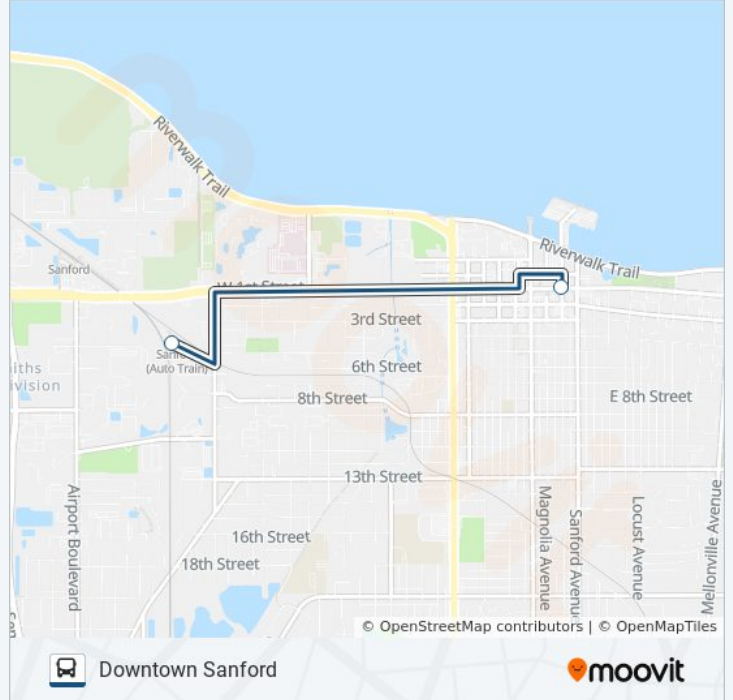

Use the Moovit App to find the closest AMTRAK AUTO TRAIN SHUTTLE bus station near you and find out when is the next AMTRAK AUTO TRAIN SHUTTLE bus arriving.

**Direction: Amtrak Auto Train Station**

2 stops

**AMTRAK AUTO TRAIN SHUTTLE bus Info**

**Direction:** Amtrak Auto Train Station

**Stops:** 2

**Trip Duration:** 12 min

**Line Summary:**

**Direction: Downtown Sanford**

2 stops

[VIEW LINE SCHEDULE](#)

Amtrak Auto Train Station

Welcome Center

**AMTRAK AUTO TRAIN SHUTTLE bus Time Schedule**

Downtown Sanford Route Timetable:

Sunday	Not Operational
Monday	12:00 PM - 2:24 PM
Tuesday	12:00 PM - 2:24 PM
Wednesday	12:00 PM - 2:24 PM
Thursday	12:00 PM - 2:24 PM
Friday	12:00 PM - 2:24 PM
Saturday	12:00 PM - 2:24 PM

**AMTRAK AUTO TRAIN SHUTTLE bus Info**

**Direction:** Downtown Sanford

**Stops:** 2

**Trip Duration:** 12 min

**Line Summary:**

AMTRAK AUTO TRAIN SHUTTLE bus time schedules and route maps are available in an offline PDF at [moovitapp.com](https://moovitapp.com). Use the [Moovit App](#) to see live bus times, train schedule or subway schedule, and step-by-step directions for all public transit in Orlando.