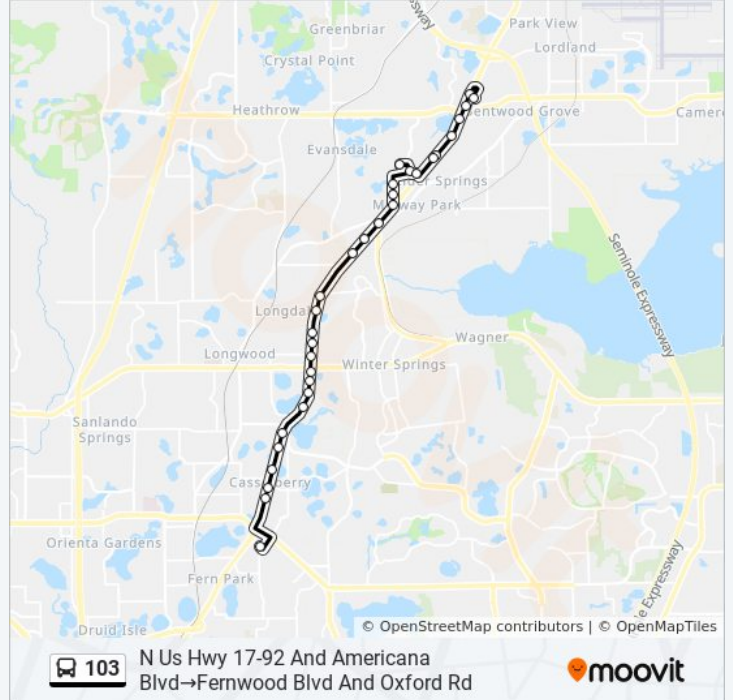

N Us Hwy 17-92 And Orange Ave

N Us Hwy 17-92 And E Church Ave

S Us Hwy 17-92 And E Sr 434

S Us Hwy 17-92 And Sunbranch Ln

S Us Hwy 17-92 And E Wildmere Ave

S Us Hwy 17-92 And Laura St

S Us Hwy 17-92 And Dog Track Rd

S Us Hwy 17-92 And N Griffin Dr

S Us Hwy 17-92 And Concord Dr

S Us Hwy 17-92 And Live Oak Gardens

S Us Hwy 17-92 And Piney Ridge Rd

Fernwood Blvd And Oxford Rd

103 bus time schedules and route maps are available in an offline PDF at moovitapp.com. Use the [Moovit App](#) to see live bus times, train schedule or subway schedule, and step-by-step directions for all public transit in Orlando.

[About Moovit](#) · [MaaS Solutions](#) · [Supported Countries](#) · [Mooviter Community](#)

© 2024 Moovit - All Rights Reserved

Check Live Arrival Times