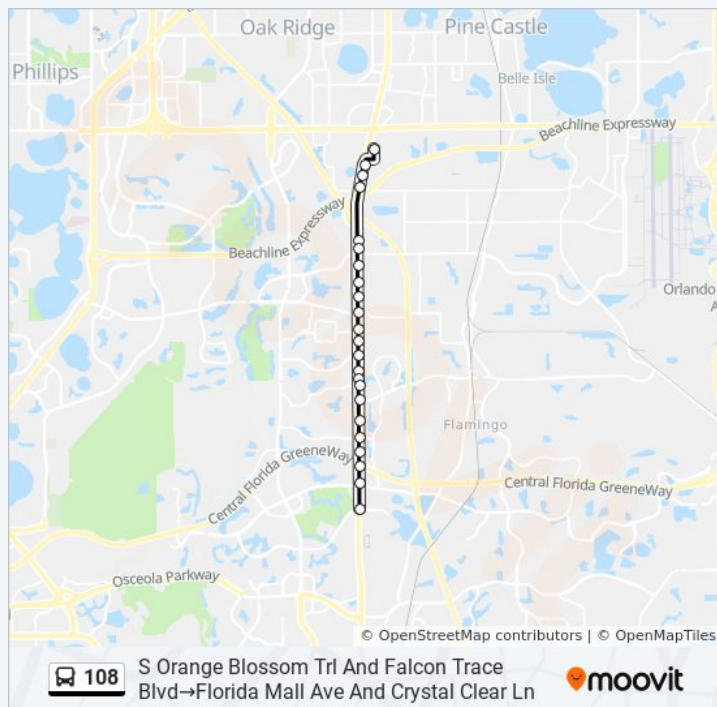

Use the Moovit App to find the closest 108 bus station near you and find out when is the next 108 bus arriving.

Direction: Florida Mall Ave And Crystal Clear Ln→Pleasant St And Neptune Rd
 42 stops
[VIEW LINE SCHEDULE](#)

23 stops

[VIEW LINE SCHEDULE](#)

- S Orange Blossom Trl And Falcon Trace Blvd
- S Orange Blossom Trl And W Town Center Blvd
- S Orange Blossom Trl And W Town Center Blvd
- S Orange Blossom Trl And Tenpoint Ln
- S Orange Blossom Trl And Deerfield Blvd
- S Orange Blossom Trl And Stable Dr
- S Orange Blossom Trl And W Wetherbee Rd
- S Orange Blossom Trl And Pepper Mill Blvd
- S Orange Blossom Trl And Heritage Village Ln
- S Orange Blossom Trl And Heritage Village Ln
- S Orange Blossom Trl And Wellfleet Ct
- S Orange Blossom Trl And Water Bridge Blvd
- S Orange Blossom Trl And Water Bridge Blvd
- S Orange Blossom Trl And Central Florida Pky
- S Orange Blossom Trl And Barley Club Dr
- S Orange Blossom Trl And Caroni Dr
- S Orange Blossom Trl And Taft Vineland Rd
- S Orange Blossom Trl And Taft Vineland Rd
- S Orange Blossom Trl And Cecil Dr
- S Orange Blossom Trl And W Landst Rd
- S Orange Blossom Trl And La Quinta Dr
- S Orange Blossom Trl And La Quinta Dr
- Florida Mall Ave And Crystal Clear Ln

108 bus Time Schedule

S Orange Blossom Trl And Falcon Trace Blvd→Florida Mall Ave And Crystal Clear Ln Route Timetable:

Sunday	Not Operational
Monday	11:10 PM
Tuesday	12:10 AM - 11:10 PM
Wednesday	12:10 AM - 11:10 PM
Thursday	12:10 AM - 11:10 PM
Friday	12:10 AM - 11:10 PM
Saturday	12:10 AM

108 bus Info

Direction: S Orange Blossom Trl And Falcon Trace Blvd→Florida Mall Ave And Crystal Clear Ln

Stops: 23

Trip Duration: 17 min

Line Summary:

108 bus time schedules and route maps are available in an offline PDF at moovitapp.com. Use the [Moovit App](#) to see live bus times, train schedule or subway schedule, and step-by-step directions for all public transit in Orlando.