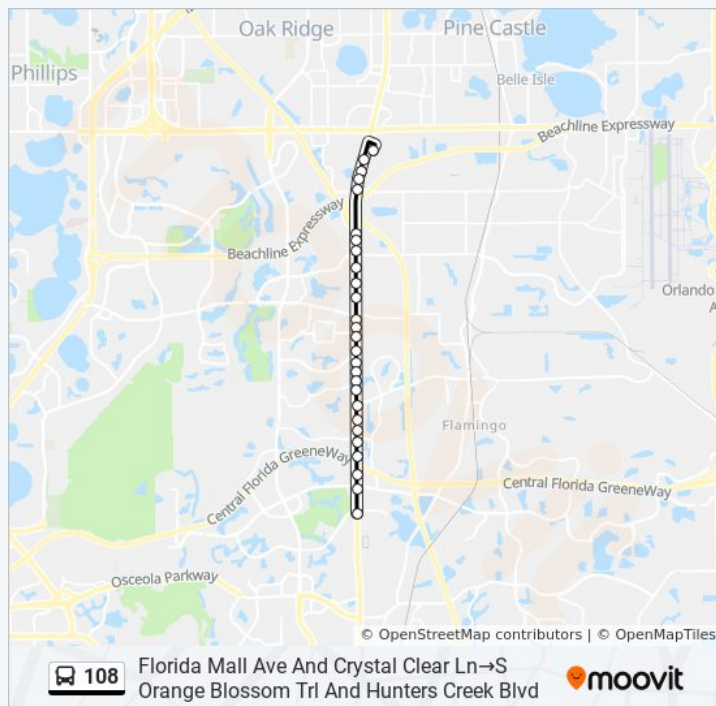

Use the Moovit App to find the closest 108 bus station near you and find out when is the next 108 bus arriving.

Direction: Florida Mall Ave And Crystal Clear Ln→Pleasant St And Neptune Rd
 42 stops
[VIEW LINE SCHEDULE](#)

- S Orange Blossom Trl And Principal Row
- S Orange Blossom Trl And Cecil Dr
- S Orange Blossom Trl And Taft Vineland Rd
- S Orange Blossom Trl And Taft Vineland Rd
- S Orange Blossom Trl And Caroni Dr
- S Orange Blossom Trl And Barley Club Dr
- S Orange Blossom Trl And Central Florida Pky
- S Orange Blossom Trl And Water Bridge Blvd
- S Orange Blossom Trl And Water Bridge Blvd
- S Orange Blossom Trl And Whisper Lakes Blvd
- S Orange Blossom Trl And Whisper Lakes Blvd
- S Orange Blossom Trl And Heritage Village Ln
- S Orange Blossom Trl And Heritage Village Ln
- S Orange Blossom Trl And Pepper Mill Blvd
- S Orange Blossom Trl And Ginger Mill Blvd
- S Orange Blossom Trl And Stable Dr
- S Orange Blossom Trl And Deerfield Blvd
- S Orange Blossom Trl And Deerfield Blvd
- S Orange Blossom Trl And Tenpoint Ln
- S Orange Blossom Trl And W Town Center Blvd
- S Orange Blossom Trl And W Town Center Blvd
- S Orange Blossom Trl And Hunters Creek Blvd

108 bus Info

Direction: Florida Mall Ave And Crystal Clear Ln→S Orange Blossom Trl And Hunters Creek Blvd

Stops: 27

Trip Duration: 17 min

Line Summary:

Direction: Pleasant St And Neptune Rd→Florida Mall Ave And Crystal Clear Ln

40 stops

[VIEW LINE SCHEDULE](#)

- Pleasant St And Neptune Rd
- N Main St And E Bass St
- N Main St And E Oak St
- N Main St And E Orange St
- N Main St And E Cypress St
- N Main St And W Columbia Ave

108 bus Time Schedule