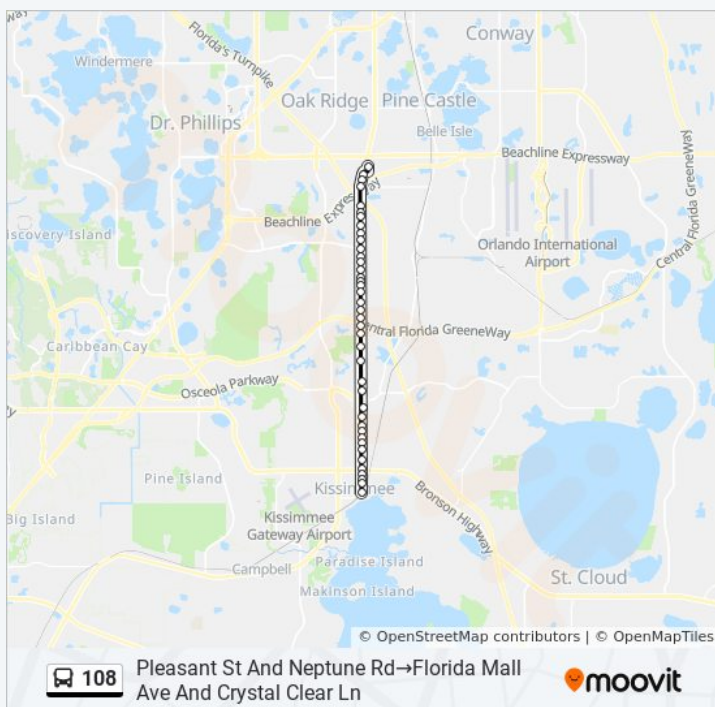

Use the Moovit App to find the closest 108 bus station near you and find out when is the next 108 bus arriving.

Direction: Florida Mall Ave And Crystal Clear Ln→Pleasant St And Neptune Rd
 42 stops
[VIEW LINE SCHEDULE](#)

S Orange Blossom Trl And Taft Vineland Rd

S Orange Blossom Trl And Cecil Dr

S Orange Blossom Trl And Consulate Dr

S Orange Blossom Trl And W Landst Rd

S Orange Blossom Trl And La Quinta Dr

S Orange Blossom Trl And La Quinta Dr

108 bus Info

Direction: Pleasant St And Neptune Rd→Florida Mall Ave And Crystal Clear Ln

Stops: 40

Trip Duration: 37 min

Line Summary:

Direction: S Orange Blossom Trl And Falcon Trace Blvd→Florida Mall Ave And Crystal Clear Ln

23 stops

[VIEW LINE SCHEDULE](#)

- S Orange Blossom Trl And Falcon Trace Blvd
- S Orange Blossom Trl And W Town Center Blvd
- S Orange Blossom Trl And W Town Center Blvd
- S Orange Blossom Trl And Tenpoint Ln
- S Orange Blossom Trl And Deerfield Blvd
- S Orange Blossom Trl And Stable Dr
- S Orange Blossom Trl And W Wetherbee Rd
- S Orange Blossom Trl And Pepper Mill Blvd
- S Orange Blossom Trl And Heritage Village Ln
- S Orange Blossom Trl And Heritage Village Ln
- S Orange Blossom Trl And Wellfleet Ct
- S Orange Blossom Trl And Water Bridge Blvd
- S Orange Blossom Trl And Water Bridge Blvd
- S Orange Blossom Trl And Central Florida Pky
- S Orange Blossom Trl And Barley Club Dr
- S Orange Blossom Trl And Caroni Dr
- S Orange Blossom Trl And Taft Vineland Rd
- S Orange Blossom Trl And Taft Vineland Rd
- S Orange Blossom Trl And Cecil Dr
- S Orange Blossom Trl And W Landst Rd
- S Orange Blossom Trl And La Quinta Dr
- S Orange Blossom Trl And La Quinta Dr
- Florida Mall Ave And Crystal Clear Ln