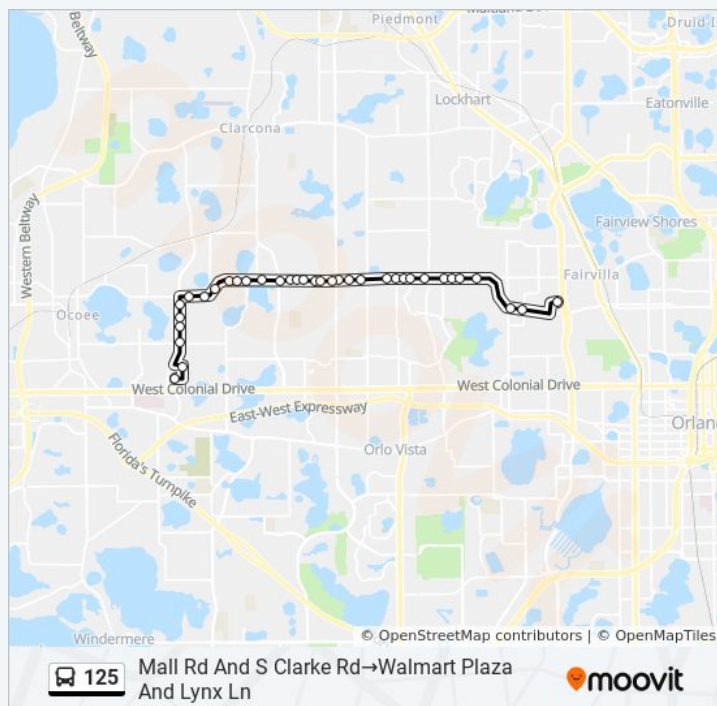

Silver Star Rd And Kingsland Ave

Silver Star Rd And Ashland Blvd

Silver Star Rd And Le Havre Blvd

Silver Star Rd And Dardenelle Dr

W Princeton St And Mercy Dr

W Princeton St And Brengle Ave

Walmart Plaza And Lynx Ln

Direction: Mall Rd And S Clarke Rd→Walmart

Plaza And Lynx Ln

Stops: 35

Trip Duration: 24 min

Line Summary:

Direction: N Garland Ave And W Amelia St→Mall Rd And S Clarke Rd

69 stops

[VIEW LINE SCHEDULE](#)