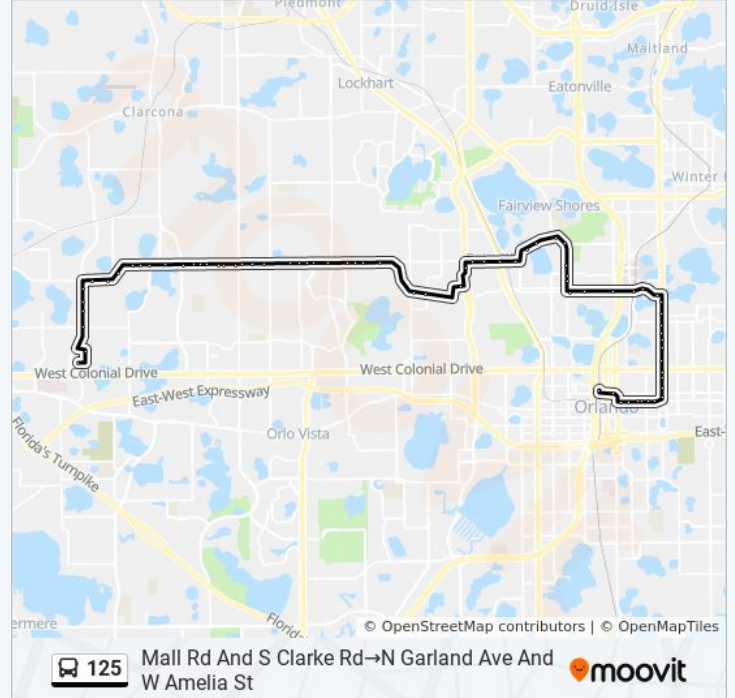

Silver Star Rd And Ashland Blvd

Silver Star Rd And Le Havre Blvd

Silver Star Rd And Dardenelle Dr

W Princeton St And Mercy Dr

W Princeton St And Brengle Ave

Walmart Plaza And Lynx Ln

N John Young Pky And Silver Star Rd

Edgewater Dr And Maury Rd

Edgewater Dr And W King St

Edgewater Dr And Bryn Mawr St

Edgewater Dr And Rugby St

W Princeton St And Edgewater Dr

W Princeton St And Elizabeth Ave

E Princeton St And Formosa Ave

Princeton St And Mcrae Ave

Princeton St And Camden Rd

Princeton St And North Mills Ave

N Mills Ave And E Princeton St

N Mills Ave And Nebraska St

N Mills Ave And Virginia Dr

N Mills Ave And Lake Highland Dr

N Mills Ave And Oregon St

N Mills Ave And Weber St

E Robinson St And N Eola Dr

E Robinson St And Hillman Ave

E Robinson St And Broadway Ave

E Robinson St And N Rosalind Ave

E Livingston St And N Magnolia Ave

N Garland Ave And W Amelia St

Direction: Mall Rd And S Clarke Rd→Walmart Plaza And Lynx Ln