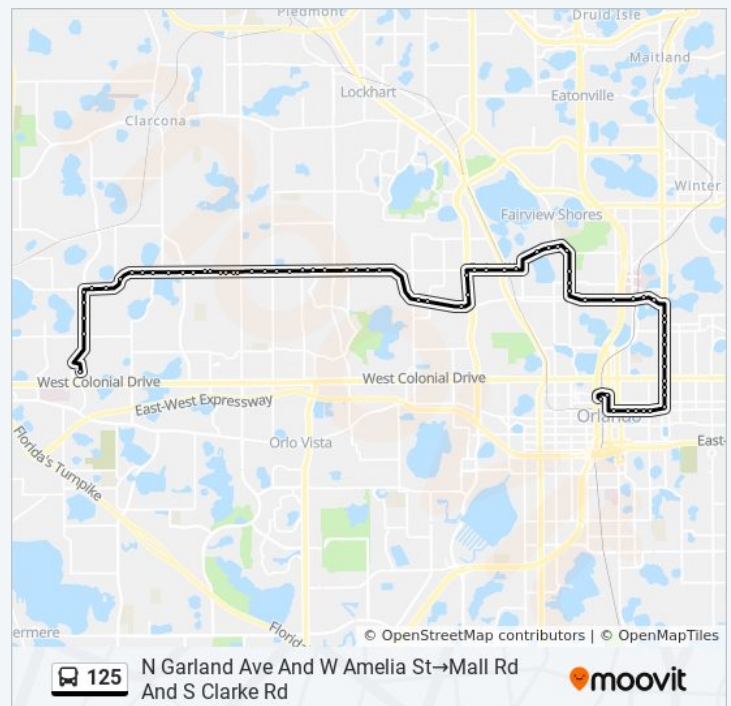

125 bus Info

Direction: N Garland Ave And W Amelia St→Mall Rd And S Clarke Rd

Stops: 69

Trip Duration: 55 min

Line Summary:

W Princeton St And N John Young Pky

W Princeton St And Brengle Ave

W Princeton St And Mercy Dr