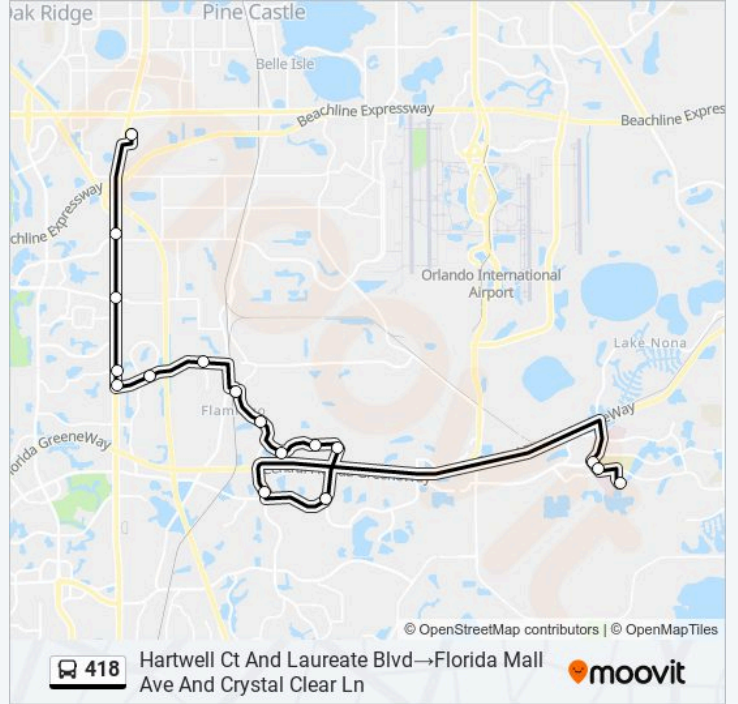

418 bus Info

Direction: Florida Mall Ave And Crystal Clear Ln→Hartwell Ct And Laureate Blvd

Stops: 17

Trip Duration: 52 min

Line Summary:

Direction: Hartwell Ct And Laureate Blvd→Florida Mall Ave And Crystal Clear Ln

418 bus Time Schedule

Hartwell Ct And Laureate Blvd→Florida Mall Ave And Crystal Clear Ln Route Timetable:

Sunday	Not Operational
Monday	6:00 AM - 6:50 PM
Tuesday	6:00 AM - 6:50 PM
Wednesday	6:00 AM - 6:50 PM
Thursday	6:00 AM - 6:50 PM
Friday	6:00 AM - 6:50 PM
Saturday	5:30 AM - 6:30 PM

418 bus Info

Direction: Hartwell Ct And Laureate Blvd→Florida Mall Ave And Crystal Clear Ln

Stops: 17

Trip Duration: 46 min

Line Summary:

Florida Mall Ave And Crystal Clear Ln

418 bus time schedules and route maps are available in an offline PDF at moovitapp.com. Use the Moovit App to see live bus times, train schedule or subway schedule, and step-by-step directions for all public transit in Orlando.

© 2024 Moovit - All Rights Reserved