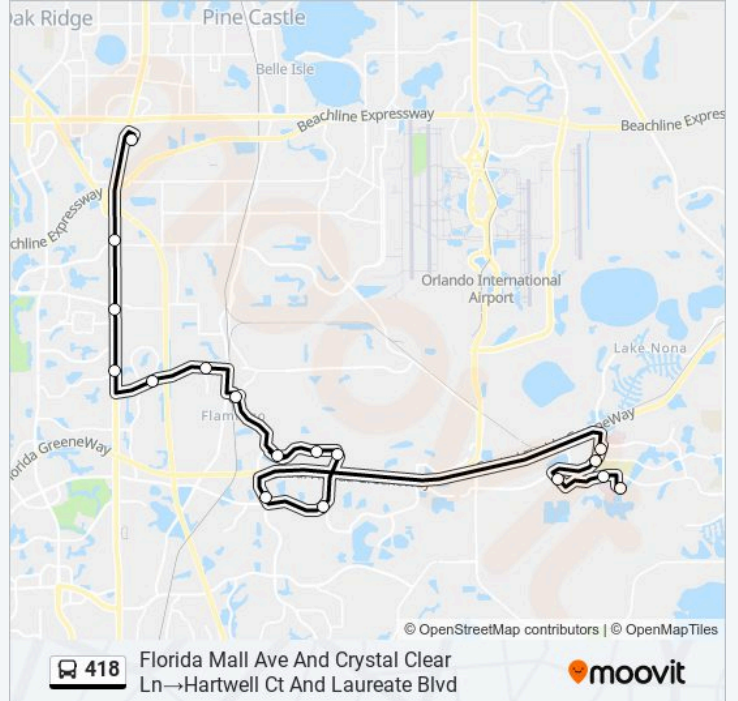

Direction: Florida Mall Ave And Crystal Clear Ln→Hartwell Ct And Laureate Blvd

17 stops

[VIEW LINE SCHEDULE](#)

- Florida Mall Ave And Crystal Clear Ln
- S Orange Blossom Trl And Taft Vineland Rd
- S Orange Blossom Trl And Central Florida Pky
- S Orange Blossom Trl And Heritage Village Ln
- W Wetherbee Rd And Braxed Dr
- W Wetherbee Rd And Bisted Dr
- Meadow Woods Sunrail Station And Landstar Blvd
- Rhode Island Woods Ave And Villa Del Sol Cir
- Rode Island Woods Blvd And Salem Woods Ln
- Rhode Island Woods Cir And Carey Glen Cir
- Rode Island Woods Blvd And Wyndham Lakes Blvd
- Landstar Blvd And Arbor Meadows Blvd
- Lake Nona Blvd And Nemours Pkwy
- Lake Nona Blvd And Tavistock Lakes Blvd
- Medical City Dr And Sanger Rd
- Laureate Blvd And Veterans Way
- Hartwell Ct And Laureate Blvd

418 bus Time Schedule

Florida Mall Ave And Crystal Clear Ln→Hartwell Ct And Laureate Blvd Route Timetable:

Sunday	Not Operational
Monday	6:00 AM - 7:50 PM
Tuesday	6:00 AM - 7:50 PM
Wednesday	6:00 AM - 7:50 PM
Thursday	6:00 AM - 7:50 PM
Friday	6:00 AM - 7:50 PM
Saturday	5:30 AM - 7:30 PM

418 bus Info

Direction: Florida Mall Ave And Crystal Clear Ln→Hartwell Ct And Laureate Blvd

Stops: 17

Trip Duration: 52 min

Line Summary:

Direction: Hartwell Ct And Laureate Blvd→Florida Mall Ave And Crystal Clear Ln

418 bus Info

Direction: Hartwell Ct And Laureate Blvd→Florida Mall Ave And Crystal Clear Ln

Stops: 17

Trip Duration: 46 min

Line Summary:

Florida Mall Ave And Crystal Clear Ln

418 bus time schedules and route maps are available in an offline PDF at moovitapp.com. Use the Moovit App to see live bus times, train schedule or subway schedule, and step-by-step directions for all public transit in Orlando.