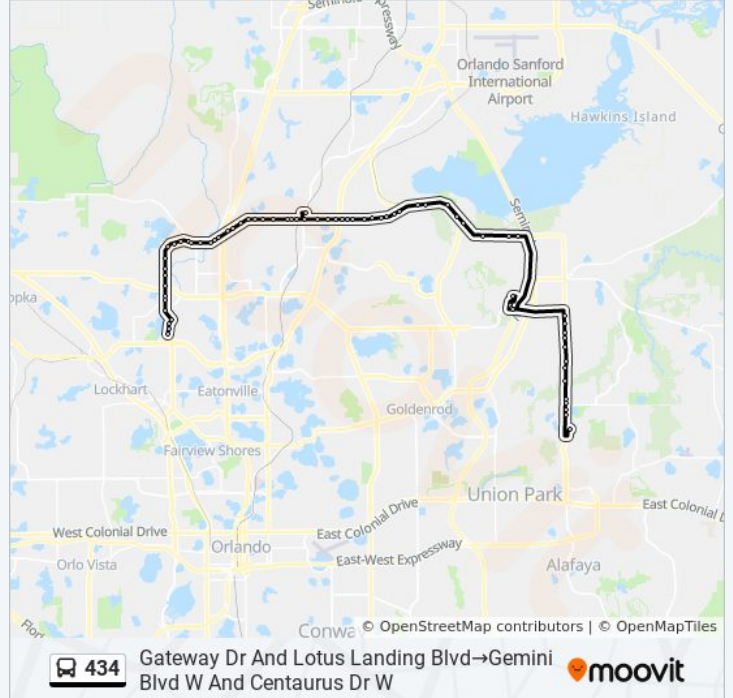

W Sr 434 And Raymond Ave
W Sr 434 And Robert St
W Sr 434 And Roxboro Rd
W Sr 434 And Tollgate Trl
W Sr 434 And Palm Springs Dr
W Sr 434 And Islander Ct
W Sr 434 And Rangeline Rd
W Sr 434 And Florida Central Pky
398 W State Rd 434
W Sr 434 And W Lake St
E Church Ave And N Longwood St
E Sr 434 And S Ronald Reagan Blvd
E Sr 434 And S Grant St
E Sr 434 And Oxford St
E Sr 434 And East St
W Sr 434 And Ridge St
W Sr 434 And Cross Access Easement
W Sr 434 And Timberln Trl
W Sr 434 And Sheoah Blvd
W Sr 434 And S Edgemon Ave
E Sr 434 And S Moss Rd
E Sr 434 And Costa Rica Dr
E Sr 434 And Hacienda Dr
E Sr 434 And Hayes Rd
E Sr 434 And Stone Gable Cir
E Sr 434 And Winding Hollow Blvd
E Sr 434 And Heritage Park St
E Sr 434 And Mcleods Way
W Sr 434 And Tuskawilla Rd
W Sr 434 And Tuscora Dr
W Sr 434 And Courtney Springs Cir
W Sr 434 And Vistawilla Dr
Red Bug Lake Rd And Oviedo Mall Blvd