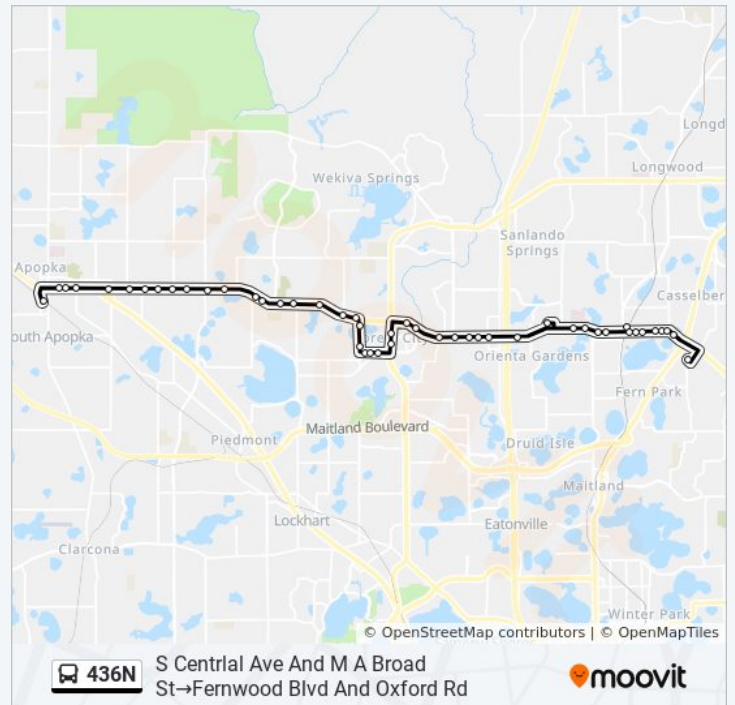

Friday 4:30 AM - 9:55 PM

Saturday 4:40 AM - 9:40 PM

436N bus Info

Direction: S Central Ave And M A Broad St→Fernwood Blvd And Oxford Rd

Stops: 48

Trip Duration: 50 min

Line Summary:

E Altamonte Dr And Boston Ave

E Altamonte Dr And Jasmine Rd

E Altamonte Dr And Maitland Ave

E Altamonte Dr And Hermits Trl

Marker St And Altamonte Springs Sunrail

E Altamonte Dr And Station St

E Altamonte Dr And Robin Rd

1140 Fl-436

E Altamonte Dr And Via De Lago

E Altamonte Dr And Brewer St

E Altamonte Dr And Anchor Rd

E Altamonte Dr And Anchor Rd

Fernwood Blvd And Oxford Rd

**Direction: West Town Pky And Bunnell Rd→S
Central Ave And M A Broad St**

24 stops

[VIEW LINE SCHEDULE](#)