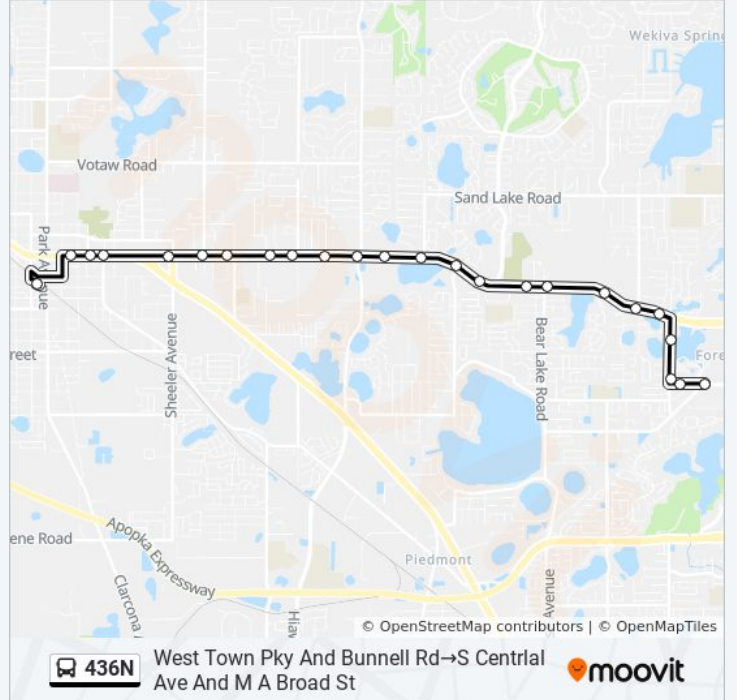

436N bus Info

Direction: West Town Pky And Bunnell Rd→S
Central Ave And M A Broad St

Stops: 24

Trip Duration: 17 min

Line Summary:

- E Semoran Blvd And Otter Ln
- E Semoran Blvd And Ocean Ave
- E Semoran Blvd And S Thompson Rd
- E Semoran Blvd And Sheeler Ave
- E Main St And Alabama Ave
- E Main St And Edgewood Dr
- E Main St And S Highland Ave
- S Central Ave And M A Broad St