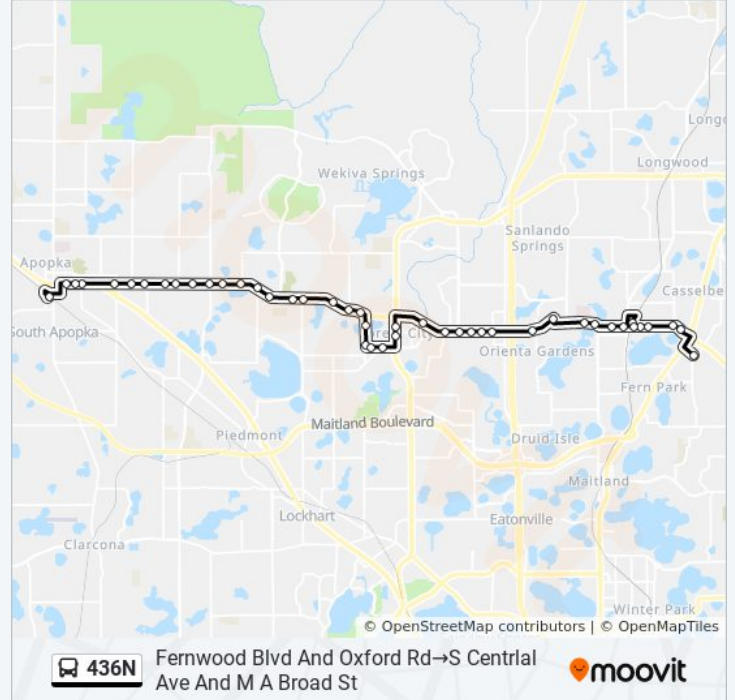

E Sr 436 And S Hunt Club Blvd

E Sr 436 And Foxhill Cir

E Semoran Blvd And S Line Dr

E Semoran Blvd And Lake Border Dr

E Semoran Blvd And S Wekiwa Springs Rd

E Semoran Blvd And S Aurora Dr

E Semoran Blvd And S Lake Pleasant Rd

E Semoran Blvd And Otter Ln

E Semoran Blvd And Ocean Ave

E Semoran Blvd And S Thompson Rd

E Semoran Blvd And Sheeler Ave

E Main St And Alabama Ave

E Main St And Edgewood Dr

E Main St And S Highland Ave

S Centrlal Ave And M A Broad St

Direction: S Centrlal Ave And M A Broad St→Fernwood Blvd And Oxford Rd

48 stops

[VIEW LINE SCHEDULE](#)

S Centrlal Ave And M A Broad St

E Main St And S Forest Ave

436N bus Time Schedule

S Centrlal Ave And M A Broad St→Fernwood Blvd And Oxford Rd Route Timetable: