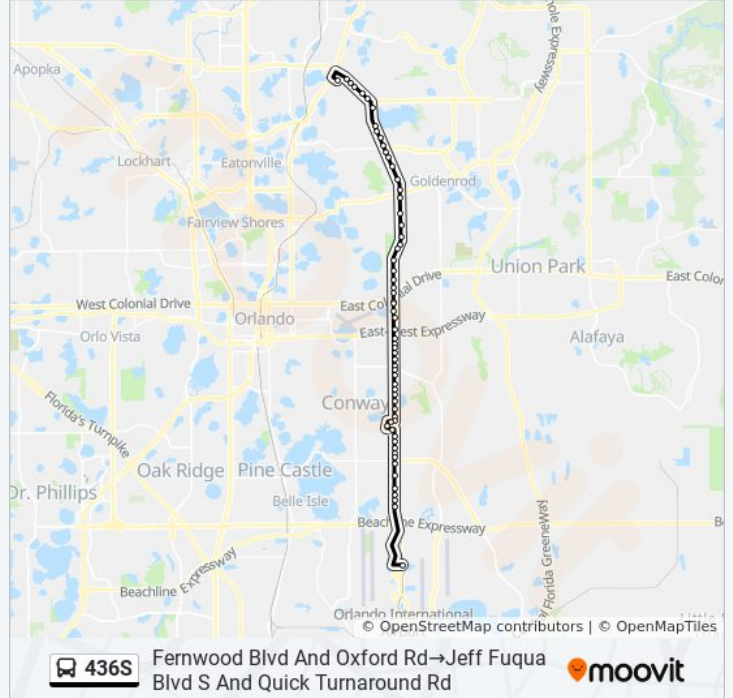

S Semoran Blvd And Banchory Rd

S Semoran Blvd And Summer Wind Dr

S Semoran Blvd And Golfside Villas

S Semoran Blvd And Hanging Moss Rd

N Semoran Blvd And Century 21 Blvd

N Semoran Blvd And Cornelia Ave

N Semoran Blvd And Old Cheney Hwy

N Semoran Blvd And Old Cheney Hwy

N Semoran Blvd And E Colonial Dr

N Semoran Blvd And Santa Rosa Dr

N Semoran Blvd And Oleander Dr

N Semoran Blvd And Hewett Dr

N Semoran Blvd And Brosche Rd

S Semoran Blvd And Dogwood Dr

S Semoran Blvd And Beau Barton Pl

S Semoran Blvd And Andora St

S Semoran Blvd And Roberto Clemente Rd

S Semoran Blvd And Casa Blanca Ln

S Semoran Blvd And La Costa Dr

S Semoran Blvd And Sanibel St

S Semoran Blvd And Curry Ford Rd

S Semoran Blvd And Curry Ford Rd

S Semoran Blvd And E Grant St

S Semoran Blvd And E Michigan St

S Semoran Blvd And E Michigan St

S Semoran Blvd And Lake Margaret Dr

S Semoran Blvd And Lake Margaret Dr

S Semoran Blvd And Annshire Way

S Semoran Blvd And Pershing Ave

Pershing Ave And Thornbriar Ln

Dixie Belle Dr And Villa Park St

Gatlin Ave And S Semoran Blvd

S Semoran Blvd And Amurcon Pl