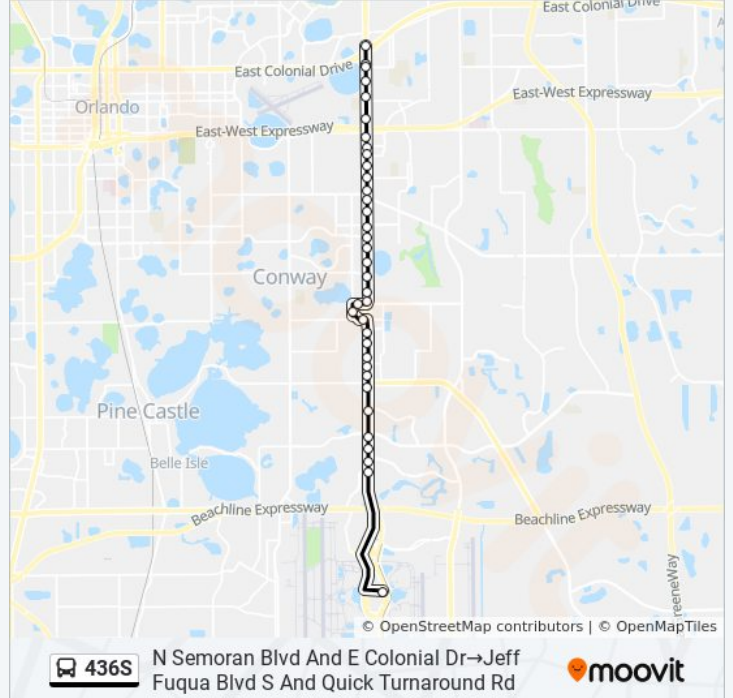

Direction: Jeff Fuqua Blvd S And Quick Turnaround Rd→Fernwood Blvd And Oxford Rd

68 stops

[VIEW LINE SCHEDULE](#)

Jeff Fuqua Blvd S And Quick Turnaround Rd
 S Semoran Blvd And T G Lee Blvd
 S Semoran Blvd And Hazeltine National Dr
 S Semoran Blvd And Butler National Dr
 S Semoran Blvd And Leevista Blvd
 S Semoran Blvd And Bent Pine Dr
 S Semoran Blvd And Hoffner Ave
 S Semoran Blvd And Hoffner Ave
 S Semoran Blvd And Turnbull Dr
 S Semoran Blvd And Abercorn Dr
 S Semoran Blvd And St Charles Prado
 Gatlin Ave And S Semoran Blvd
 Gatlin Ave And Dixie Belle Dr
 Dixie Belle Dr And Gatlin Ave
 Pershing Ave And Thornbriar Ln
 S Semoran Blvd And Pershing Ave
 S Semoran Blvd And Estancia Dr
 S Semoran Blvd And Five Flags Blvd

436S bus Info

Direction: N Semoran Blvd And E Colonial Dr→Jeff Fuqua Blvd S And Quick Turnaround Rd

Stops: 36

Trip Duration: 23 min

Line Summary:

Dixie Belle Dr And Villa Park St
 Gatlin Ave And S Semoran Blvd
 S Semoran Blvd And Amurcon Pl
 S Semoran Blvd And St Charles Prado
 S Semoran Blvd And Abercorn Dr
 S Semoran Blvd And Turnbull Dr
 S Semoran Blvd And Hoffner Ave
 S Semoran Blvd And Hoffner Ave
 S Semoran Blvd And Bent Pine Dr
 S Semoran Blvd And Leevista Blvd
 S Semoran Blvd And Butler National Dr
 S Semoran Blvd And Hazeltine National Dr
 S Semoran Blvd And North Frontage Rd
 Jeff Fuqua Blvd S And Quick Turnaround Rd

Direction: S Semoran Blvd And University Center Dr→Jeff Fuqua Blvd S And Quick Turnaround Rd

44 stops

[VIEW LINE SCHEDULE](#)

S Semoran Blvd And University Center Dr
 S Semoran Blvd And Banchory Rd
 S Semoran Blvd And Summer Wind Dr
 S Semoran Blvd And Hanging Moss Rd
 N Semoran Blvd And Century 21 Blvd
 N Semoran Blvd And Cornelia Ave
 N Semoran Blvd And Old Cheney Hwy
 N Semoran Blvd And Old Cheney Hwy
 N Semoran Blvd And E Colonial Dr
 N Semoran Blvd And Santa Rosa Dr
 N Semoran Blvd And Oleander Dr
 N Semoran Blvd And Hewett Dr
 N Semoran Blvd And Brosche Rd
 S Semoran Blvd And Dogwood Dr