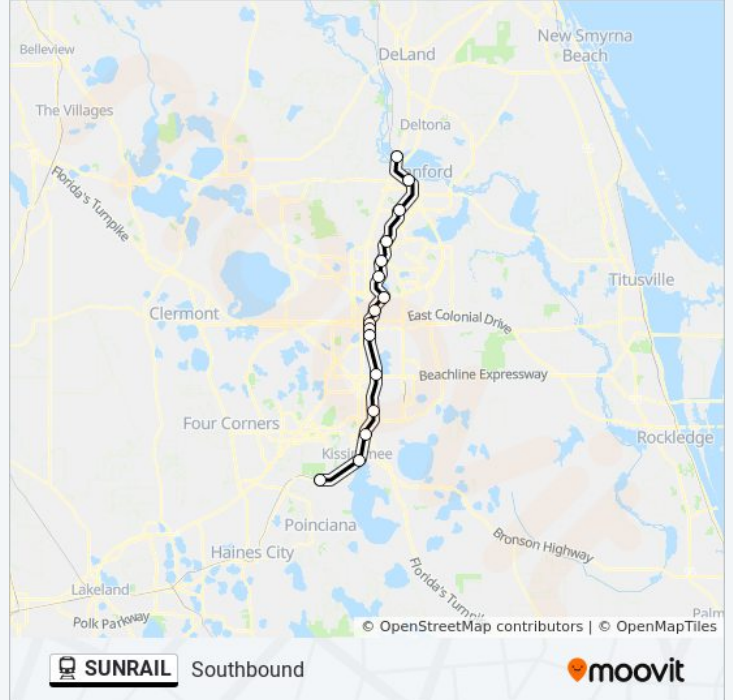

SUNRAIL train time schedules and route maps are available in an offline PDF at moovitapp.com. Use the [Moovit App](#) to see live bus times, train schedule or subway schedule, and step-by-step directions for all public transit in Orlando.

[About Moovit](#) • [MaaS Solutions](#) • [Supported Countries](#) • [Mooviter Community](#)

© 2024 Moovit - All Rights Reserved

Check Live Arrival Times