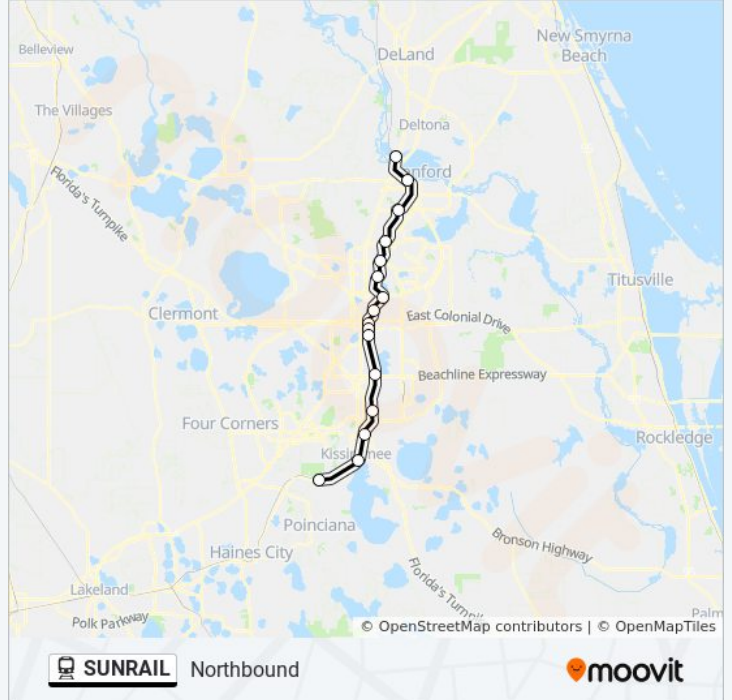

Northbound

Get The App

The SUNRAIL train line (Northbound) has 2 routes. For regular weekdays, their operation hours are:

(1) Northbound: 5:45 AM - 9:55 PM (2) Southbound: 5:06 AM - 8:10 PM

Use the Moovit App to find the closest SUNRAIL train station near you and find out when is the next SUNRAIL train arriving.

**Direction: Northbound**

16 stops

[VIEW LINE SCHEDULE](#)

- Poinciana
- Kissimmee
- Tupperware
- Meadow Woods
- Sand Lake Road
- Orlando Health/Amtrak
- Church Street
- Lynx Central
- Adventhealth
- Winter Park
- Maitland
- Altamonte Springs
- Longwood
- Lake Mary
- Sanford
- Debary

**SUNRAIL train Info**

**Direction:** Northbound

**Stops:** 16

**Trip Duration:** 93 min

**Line Summary:**

**Direction: Southbound**

16 stops

[VIEW LINE SCHEDULE](#)