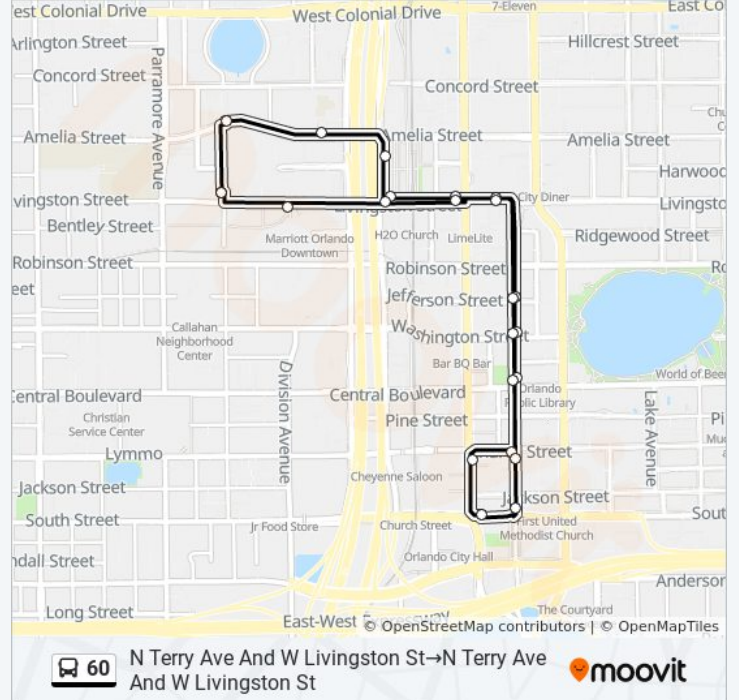

N Terry Ave And W Livingston St → N Terry Ave And W Livingston St

Get The App

The 60 bus line N Terry Ave And W Livingston St → N Terry Ave And W Livingston St has one route. For regular weekdays, their operation hours are:

(1) N Terry Ave And W Livingston St → N Terry Ave And W Livingston St: 6:00 AM - 10:30 PM

Use the Moovit App to find the closest 60 bus station near you and find out when is the next 60 bus arriving.

Direction: N Terry Ave And W Livingston St → N Terry Ave And W Livingston St
 23 stops
[VIEW LINE SCHEDULE](#)

60 bus Time Schedule
 N Terry Ave And W Livingston St → N Terry Ave And W Livingston St Route Timetable:

Sunday	8:00 AM - 10:00 PM
Monday	6:00 AM - 10:30 PM
Tuesday	6:00 AM - 10:30 PM
Wednesday	6:00 AM - 10:30 PM
Thursday	6:00 AM - 10:30 PM
Friday	6:00 AM - 10:30 PM
Saturday	8:00 AM - 10:00 PM

60 bus Info
Direction: N Terry Ave And W Livingston St → N Terry Ave And W Livingston St
Stops: 23
Trip Duration: 24 min
Line Summary:

Amelia St And Hughey Ave

W Amelia St And N Terry Ave

N Terry Ave And W Livingston St