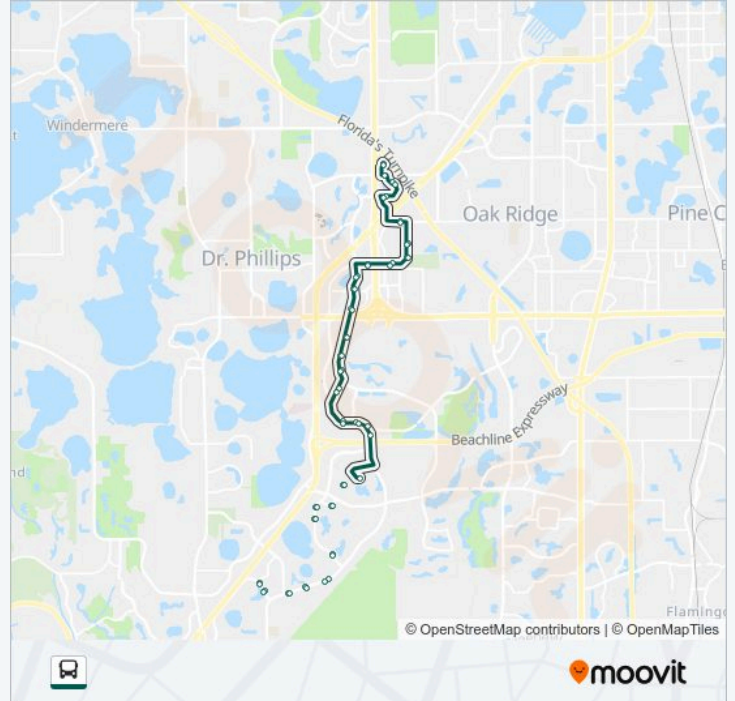

**Direction:**

60 stops

[VIEW LINE SCHEDULE](#)

G1 - Hampton Inn  
 Vineland Rd & Windhover Dr (Best Western Plus)  
 Major Blvd And Vineland Rd  
 G4 - Doubletree by Hilton  
 1 - Orlando International Premium Outlets  
 5200 Intl Dr & Fun Spot Way (Outlet Marketplace)  
 3 - International Drive Value Center  
 4 - Orlando Crossings Mall  
 5 - Four Points by Sheraton Orlando I-Drive  
 G5 - Best Western Orlando Gateway  
 G6 - Westgate Palace Resort  
 G7 - Crowne Plaza  
 G8 - Fairfield Inn & Suites  
 G9 - La Quinta Inn & Suites  
 G10 - Springhill Suites  
 G11 - Pointe Orlando  
 Intl Dr & Convention Way (Orange County  
 Convention Ctr West Concourse)  
 Intl Dr & Hawaiian Ct (Rosen Centre Hotel)  
 Intl Dr & Hawaiian Ct (Days Inn / I-hop)  
 28 - Seaworld Orlando

Westwood Blvd & Harbour Vista Dr (Marriott'S Cypress Harbour)

G14 - Homewood Suites Orlando Theme Parks

G13 - Hilton Grand Vacations Club

Sea Harbor Dr & Sea World Dr (Renaissance)

28 - Seaworld Orlando

Intl Dr & Hawaiian Ct (Hilton Orlando)

Intl Dr & Hawaiian Ct (Orange County Convention Ctr N/S Concourse)

Intl Dr & Convention Way (Hyatt Regency Orlando)

G11 - Pointe Orlando

G10 - Springhill Suites

G9 - La Quinta Inn & Suites

G8 - Fairfield Inn & Suites