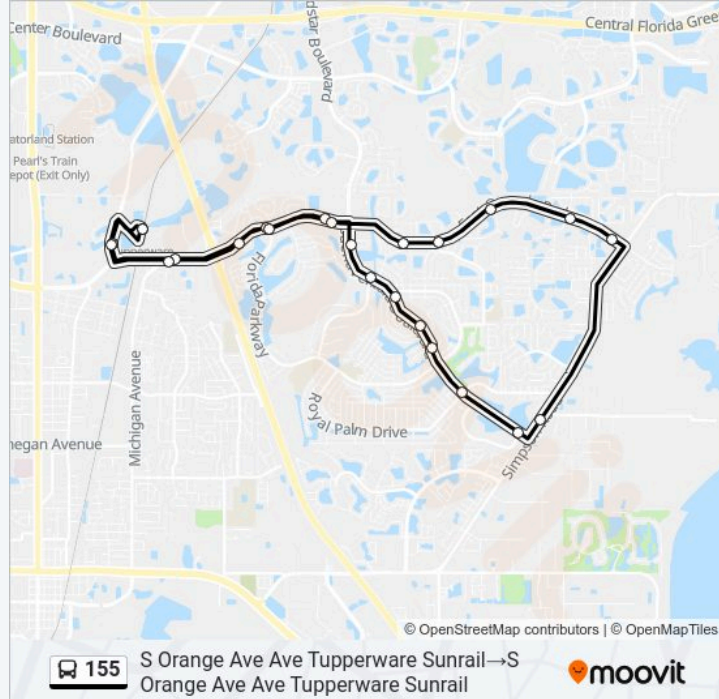

S Orange Ave Ave Tupperware Sunrail→S Orange Ave Ave Tupperware Sunrail

Get The App

The 155 bus line (S Orange Ave Ave Tupperware Sunrail→S Orange Ave Ave Tupperware Sunrail) has 2 routes. For regular weekdays, their operation hours are:
 (1) S Orange Ave Ave Tupperware Sunrail→S Orange Ave Ave Tupperware Sunrail: 5:20 AM - 6:50 PM
 (2) S Orange Ave Ave Tupperware Sunrail→S Orange Ave Ave Tupperware Sunrail: 6:05 AM - 7:05 PM
 Use the Moovit App to find the closest 155 bus station near you and find out when is the next 155 bus arriving.

Direction: S Orange Ave Ave Tupperware Sunrail→S Orange Ave Ave Tupperware Sunrail
 24 stops
[VIEW LINE SCHEDULE](#)

- S Orange Ave Ave Tupperware Sunrail
- Orange Ave And Pacifica Dr
- E Osceola Pkwy And Lions Ct
- E Osceola Pky And Plumwood Cir
- E Osceola Pkwy And Florida Pkwy
- E Osceola Pkwy And Buenaventura Blvd
- E Osceola Pkwy And Sandalwood Dr
- E Osceola Pkwy And Saratoga Dr
- E Osceola Pkwy And Windy Cove Dr
- E Osceola Pkwy And Quarterdeck Ct
- E Osceola Pkwy And Simpson Rd
- Simpson Rd And Plaza Dr
- Buenaventura Blvd And Oakwood Dr
- Buenaventura Blvd And Royal Palm Dr
- Buenaventura Blvd And Bridle Ct
- Buenaventura Blvd And Wagon Cir
- Buenaventura Blvd And Florida Pky
- Buenaventura Blvd And Buttonwood Dr
- Buenaventura Blvd And Lakepointe Cir

155 bus Info
Direction: S Orange Ave Ave Tupperware Sunrail→S Orange Ave Ave Tupperware Sunrail
Stops: 24
Trip Duration: 30 min
Line Summary:

E Osceola Pkwy And Buenaventura Blvd

E Osceola Pkwy And Coral Reef Cir

E Osceola Pkwy And Michigan Ave

Orange Ave And Pacifica Dr

S Orange Ave Ave Tupperware Sunrail

Direction: S Orange Ave Ave Tupperware Sunrail→S Orange Ave Ave Tupperware Sunrail

17 stops

[VIEW LINE SCHEDULE](#)