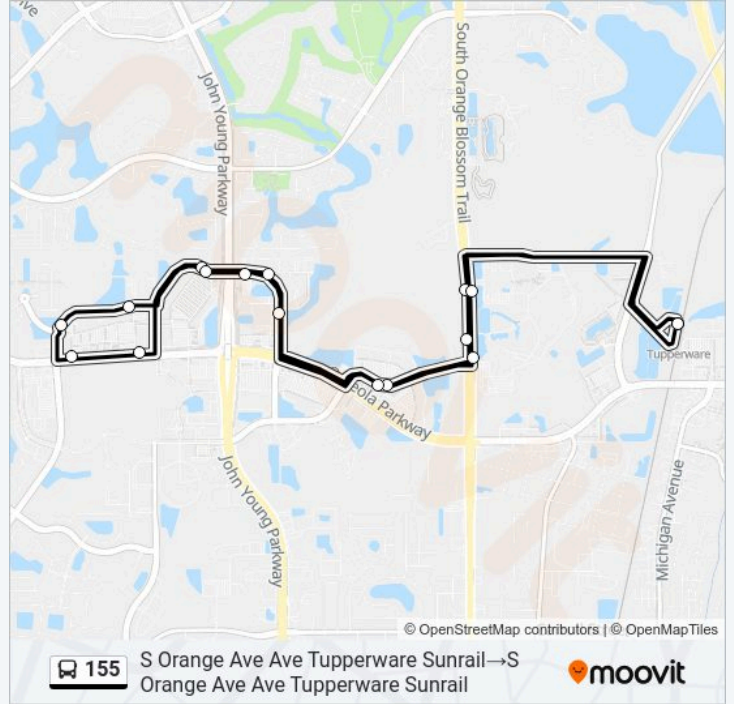

155 bus time schedules and route maps are available in an offline PDF at moovitapp.com. Use the Moovit App to see live bus times, train schedule or subway schedule, and step-by-step directions for all public transit in Orlando.

© 2024 Moovit - All Rights Reserved