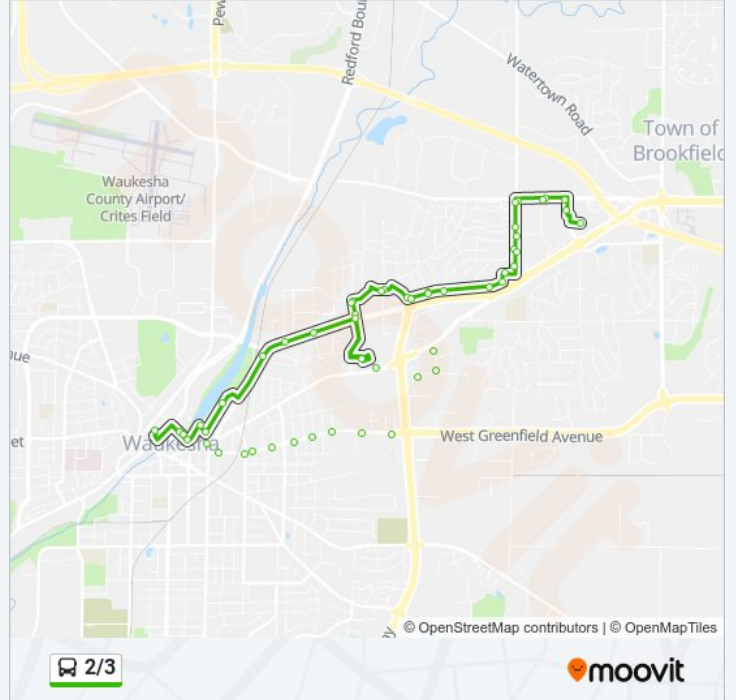

**Direction:**

31 stops

[VIEW LINE SCHEDULE](#)

- Transit Center
- NW Barstow Street at Bank Street
- W Main Street at N East Avenue
- Arcadian Avenue at Pleasant Street
- Arcadian Avenue at N Hartwell Avenue
- Arcadian Avenue at Colton Street
- Arcadian Avenue at Aurora Street
- Arcadian Avenue at N Greenfield Avenue
- Arcadian Avenue at Perkins Avenue
- Arcadian Avenue at Blackstone Avenue
- Opp. 1604 Arcadian Avenue
- Aldi'S-Waukesha (East)
- Dolphin Drive at Dolphin Court
- Nike Drive at Dolphin Drive
- Goodwill at Nike Drive
- Main St at Planet Fitness
- Woodman's
- Manhattan Drive at E Moreland Boulevard
- Manhattan Drive at Greenway Terrace
- Butler Drive at Jennifer Lane
- 1701 Stardust Drive
- Stardust Drive at Rustic Way

**2/3 bus Info**

**Direction:**

**Stops:** 31

**Trip Duration:** 20 min

**Line Summary:**

Stardust Drive at Sunnyside Drive

Stardust at Westbrook

Springdale Road at Rambling Rose Road

Springdale Road at Hollidale Drive

Springdale Road at Bluemound Road

Bluemound Road at Parklawn Road

Bluemound Road at Kossow Road

Menards at Kossow Road

Target Department Store

2/3 bus time schedules and route maps are available in an offline PDF at [moovitapp.com](https://moovitapp.com). Use the [Moovit App](#) to see live bus times, train schedule or subway schedule, and step-by-step directions for all public transit in Milwaukee - Waukesha, WI.