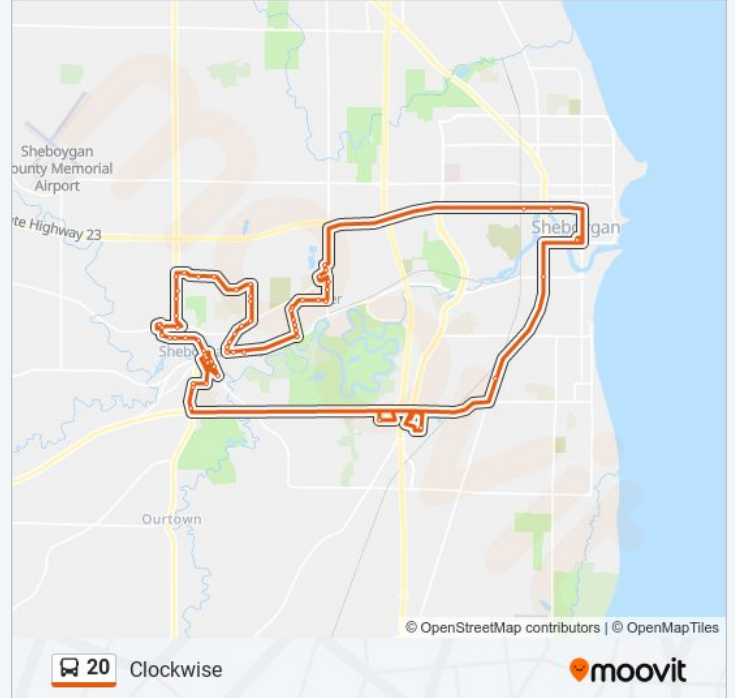

### Direction: Clockwise

63 stops

[VIEW LINE SCHEDULE](#)

Downtown Transit Center  
S. 14th St. & Indiana Ave.  
S. Business Dr. & Wilson Ave.  
Walmart  
Deer Trace Mall (Target)  
Giddings Ave (Hwy 32) & Amherst Ave  
Giddings Ave (Hwy 32) & Park St  
Giddings Ave & Guilford St.  
Guilford St & Detroit St (Middle School)  
Broadway St & Cedar St  
Buffalo St & Elm St  
Cedar St & Broadway St  
Broadway St & Buffalo St  
Elm St & Broadway St  
Buffalo St & Elm St  
Buffalo St & Pine St  
Monroe St (Co Rd Ppp) & Buffalo St  
Buffalo St & Maple St  
Buffalo St & Broadway St (Hwy 32)  
Leavens Ave & 2nd St  
Leavens Ave & 4th St  
Leavens Ave & 5th St

Poplar St & Madison St

Monroe St & Oak St

Monroe St & Hickory St

Monroe St & River Hills Dr

Valley Rd & Lower Falls Rd

Valley Rd & Ridge Ct

Valley Rd & Summit Rd

Valley Rd & Greentree Rd

Valley Rd & Audubon Rd

Valley Rd & Garden Ln

Valley Rd & School St

School St & W Park Ln

School St & Church St

Highland Dr (Hwy Y) & School St

Highland Dr (Hwy Y) & Orchard Rd  
Highland Dr (Hwy Y) & Upper Rd  
Woodlake Rd & Church St  
Woodlake Market  
Woodlake Rd & Commerce Ln  
Erie Ave. & N. 17th St.  
Erie Ave & N 13th St  
Downtown Transit Center

**Direction: Counterclockwise**

71 stops

[VIEW LINE SCHEDULE](#)

Downtown Transit Center  
Erie Ave & N 13th St  
Erie Ave. & N. 17th St.  
Commerce Ln & Woodlake Rd  
Woodlake Market  
Woodlake Rd & Church St  
Church St & Greenfield Ave  
Highland Dr (Hwy Y) & Orchard Rd (Kohler Co)  
Highland Dr & Upper Rd  
Highland Dr (Hwy Y) & School St  
School St & Church St  
School St & W Park Ln  
School St & Valley Rd  
Valley Rd & Garden Ln  
Valley Rd & Audubon Rd  
Valley Rd & Pine Tree Rd  
Valley Rd & Green Tree Rd  
Valley Rd & Summit Rd  
Valley Rd & Ridge Ct  
Valley Rd & Lower Falls Rd  
Monroe St & Riverhills Dr