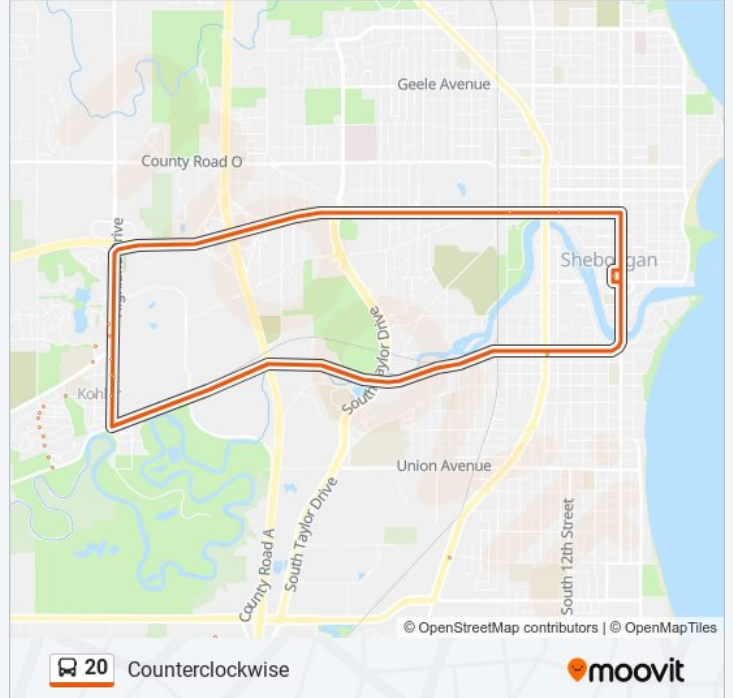

Fond Du Lac Ave & Bryan Ct

Main St (Hwy 32) & Crocker St

Main St (Hwy 32) & Englewood Ct

Main St (Hwy 32) & Willow Dr

Main St (Hwy 32) & Hamann Dr

Forest Ave & Forest Blvd

Forest Ave & Birch Rd

Aging And Disability Resource Center

Poplar St & Madison St

Monroe St & Oak St

Monroe St & Hickory St

Monroe St & River Hills Dr

Valley Rd & Lower Falls Rd

Valley Rd & Ridge Ct

Valley Rd & Summit Rd

Valley Rd & Greentree Rd

**20 bus Info**

**Direction:** Counterclockwise

**Stops:** 71

**Trip Duration:** 60 min

**Line Summary:**

Monroe St & Hickory St  
Monroe St & Oak St  
Poplar St & Madison St  
Poplar St & Jefferson St  
Poplar St & Fond Du Lac Ave  
Fond Du Lac Ave & Alfred Miley Ave  
Rangeline Rd & Tower Dr  
Rangeline Rd & Greenview Dr  
Rangeline Rd & Forest Ave  
Forest Ave & Spruce St  
Aging And Disability Resource Center  
Forest Ave & Balsam Rd  
Forest Ave & Birch Rd  
Forest Ave & Forest Blvd  
Forest Ave & Main St (Hwy 32)  
Main St (Hwy 32) & Hamann Dr  
Main St (Hwy 32) & Willow Dr  
Main St (Hwy 32) & Englewood Ct  
Main St (Hwy 32) & Crocker St  
N Main St (Hwy 32) & Fond Du Lac Ave  
Fond Du Lac Ave & 6th St  
Piggly Wiggly  
Fond Du Lac Ave & 6th St  
Leavens Ave & 6th St  
Leavens Ave & 5th St  
Leavens Ave & 4th St  
Leavens Ave & Bryan Ct  
Leavens Ave & 2nd St  
Leavens Ave & Broadway St (Hwy 32)  
Broadway St (Hwy 32) & Buffalo St  
Buffalo St & Walnut St  
City Hall (Buffalo St & Maple St)  
Buffalo St & Monroe St (Co Rd Pp)