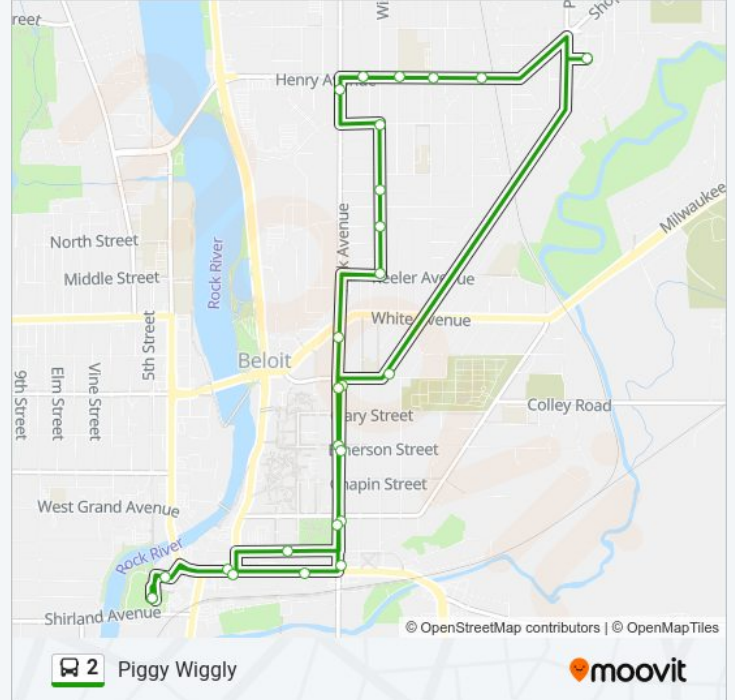

 Piggy Wiggly

Get The App

The 2 bus line Piggy Wiggly has one route. For regular weekdays, their operation hours are:  
 (1) Piggy Wiggly: 5:29 AM - 5:29 PM  
 Use the Moovit App to find the closest 2 bus station near you and find out when is the next 2 bus arriving.

**Direction: Piggy Wiggly**  
 26 stops  
[VIEW LINE SCHEDULE](#)

- Beloit Transfer Center
- 488 Broad St
- Broad & Short
- 385 Park Ave
- 581 Park Ave
- Park Ave And Emerson St
- Park And Woodward
- Prairie And Woodward
- Piggly Wiggly
- 1551 Henry Ave
- Henry And Porter
- 1209 Henry Ave
- Henry Ave & Harrison Ave
- 1774 Park Ave
- 1078 Summit Ave
- Wisconsin Ave & Randall St
- Wisconsin And Alice
- Wisconsin And Keeler
- Park Ave & White Ave
- Park Ave & Woodward Ave
- Park Ave And Emerson St
- Park Ave & Bushnell St

**2 bus Time Schedule**

Piggy Wiggly Route Timetable:

Sunday	Not Operational
Monday	5:29 AM - 5:29 PM
Tuesday	5:29 AM - 5:29 PM
Wednesday	5:29 AM - 5:29 PM
Thursday	5:29 AM - 5:29 PM
Friday	5:29 AM - 5:29 PM
Saturday	Not Operational

**2 bus Info**

**Direction:** Piggy Wiggly  
**Stops:** 26  
**Trip Duration:** 24 min  
**Line Summary:**

600 E Grand

471 Broad St

Post Office - Temp

Beloit Transfer Center

2 bus time schedules and route maps are available in an offline PDF at [moovitapp.com](https://moovitapp.com). Use the [Moovit App](#) to see live bus times, train schedule or subway schedule, and step-by-step directions for all public transit in Milwaukee - Waukesha, WI.