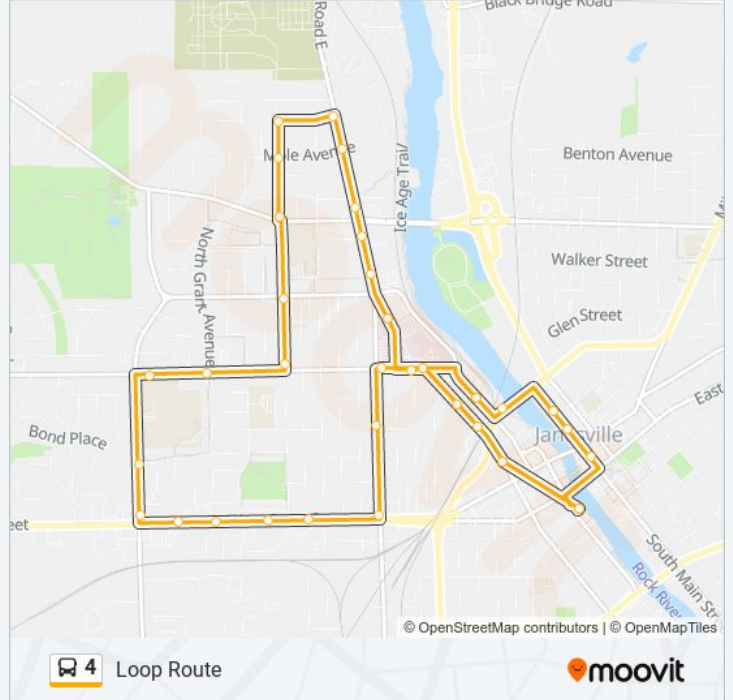

Loop Route

Get The App

The 4 bus line Loop Route has one route. For regular weekdays, their operation hours are:

(1) Loop Route: 6:15 AM - 5:45 PM

Use the Moovit App to find the closest 4 bus station near you and find out when is the next 4 bus arriving.

Direction: Loop Route

34 stops

[VIEW LINE SCHEDULE](#)

- Downtown Transfer Center
- S Main (Olde Towne Mall)
- N Main / E Wall
- N Main (Janesville Garden Court)
- Centerway / N River
- N Franklin / Ravine
- Mineral Pt (Mercy Hospital)
- Mineral Pt / N Pearl
- N Pearl / Ravine
- N Pearl / W Court
- W Court / N Walnut
- W Court (Sunnyside Shopping Center)
- W Court / N Grant
- W Court (Academy Of Cosmetology)
- N Crosby / W Court (Kwik Trip / Sentry)
- N Crosby / Bond
- Mineral Pt / N Crosby (Franklin Ms)
- Mineral Pt / N Grant
- N Oakhill / Mineral Pt
- N Oakhill / Highland
- N Oakhill / W Memorial
- N Oakhill / Mole

4 bus Time Schedule

Loop Route Route Timetable:

Sunday	Not Operational
Monday	6:15 AM - 5:45 PM
Tuesday	6:15 AM - 5:45 PM
Wednesday	6:15 AM - 5:45 PM
Thursday	6:15 AM - 5:45 PM
Friday	6:15 AM - 5:45 PM
Saturday	8:45 AM - 5:45 PM

4 bus Info

Direction: Loop Route

Stops: 34

Trip Duration: 25 min

Line Summary:

N Oakhill / Purvis
Purvis / N Washington
N Washington / Mole
N Washington (Mercy Health Mall / Gifts Shelter)
N Washington / Greenview
N Washington / Linden
N Washington / Elizabeth
Mineral Pt / N Washington (Mercy Hospital)
N Jackson / Ravine
N Jackson / Race
N Jackson / W Wall (City Hall)
Downtown Transfer Center