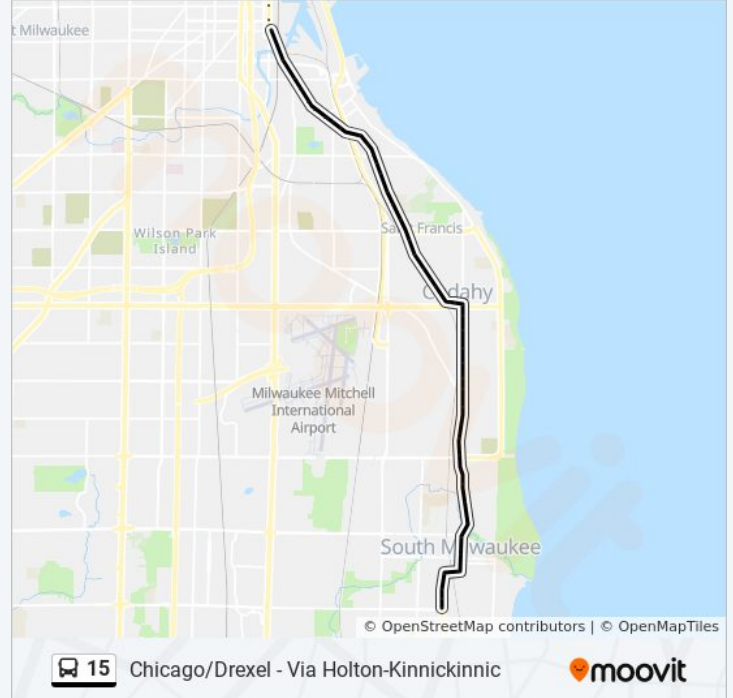

Van Buren & Juneau

Juneau & 500e

Juneau & Market

Water & State

Water & Wells

Water & Wisconsin

Water & St Paul

Water & Chicago

S1 & Pittsburgh

S1 & Virginia

S1 & National

S1 & Mineral

S1 & Greenfield

S1 & Lapham

Kk & Mitchell

Kk & Becher

Kk & Lincoln

Kk & Smith

Kk & Otjen

Kk & Potter

Kinnickinnic & Logan-Russell

Kk & Herman

Kk & Clement

Kk & 2817

Kk & Ellen

Kk & Rusk

Kk & Oklahoma

Kk & Fernwood

Kk & Ohio

Kk & Morgan

Kk & St Francis

Kk & Crawford

Kk & Norwich