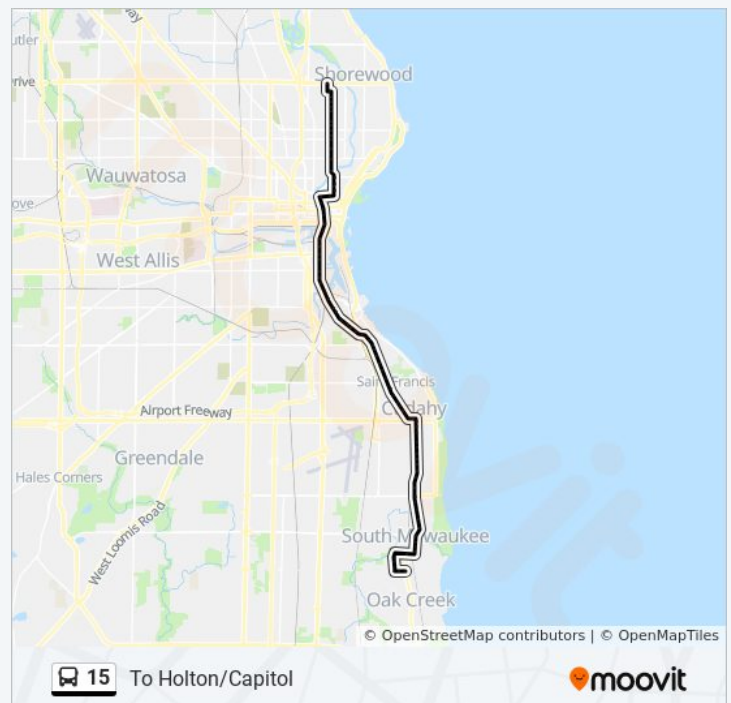

To Holton/Capitol Route Timetable:

Sunday	12:17 AM - 11:58 PM
Monday	12:31 AM - 11:22 PM
Tuesday	12:03 AM - 11:22 PM
Wednesday	12:03 AM - 11:22 PM
Thursday	12:03 AM - 11:22 PM
Friday	12:03 AM - 11:22 PM
Saturday	12:03 AM - 11:49 PM

**15 bus Info**

**Direction:** To Holton/Capitol

**Stops:** 78

**Trip Duration:** 64 min

**Line Summary:**

Kk & Lunham

Kk & Denton

Kk & Norwich