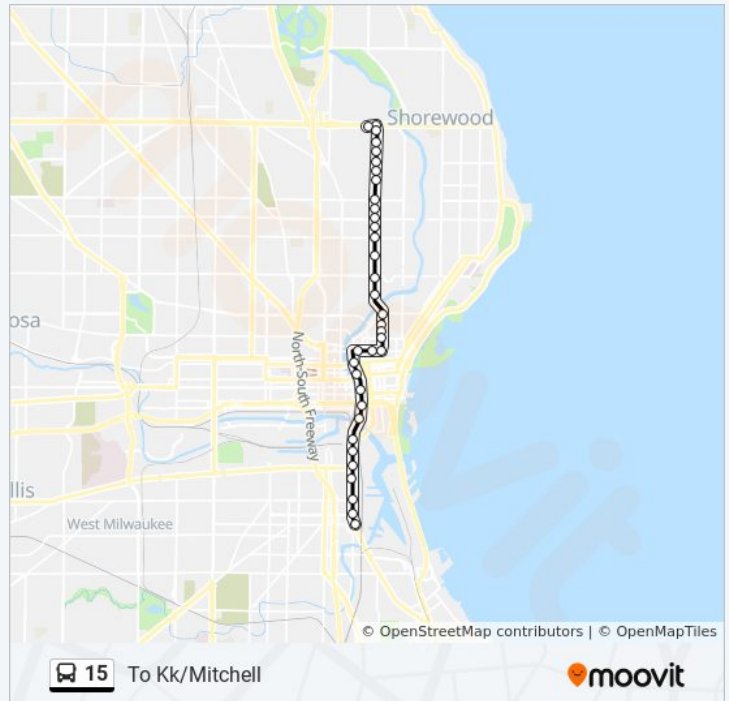

35 stops

[VIEW LINE SCHEDULE](#)

Richards & Capitol

Capitol & Holton

Holton & N3951

Holton & Vienna

Holton & Nash

Holton & Keefe

Holton & North

Holton & Brown

Van Buren & Brady

Van Buren & Pleasant

Van Buren & Lyon

Van Buren & Ogden

Van Buren & Juneau

Juneau & 500e

Juneau & Market

Water & State

Water & Wells

Water & Wisconsin

**15 bus Time Schedule**

To Kk/Mitchell Route Timetable:

Sunday	1:00 AM
Monday	1:04 AM
Tuesday	12:39 AM - 1:12 AM
Wednesday	12:39 AM - 1:12 AM
Thursday	12:39 AM - 1:12 AM
Friday	12:39 AM - 1:12 AM
Saturday	12:39 AM - 11:32 PM

**15 bus Info**

**Direction:** To Kk/Mitchell

**Stops:** 35

**Trip Duration:** 30 min

**Line Summary:**

Water & St Paul

Water & Chicago

S1 & Pittsburgh