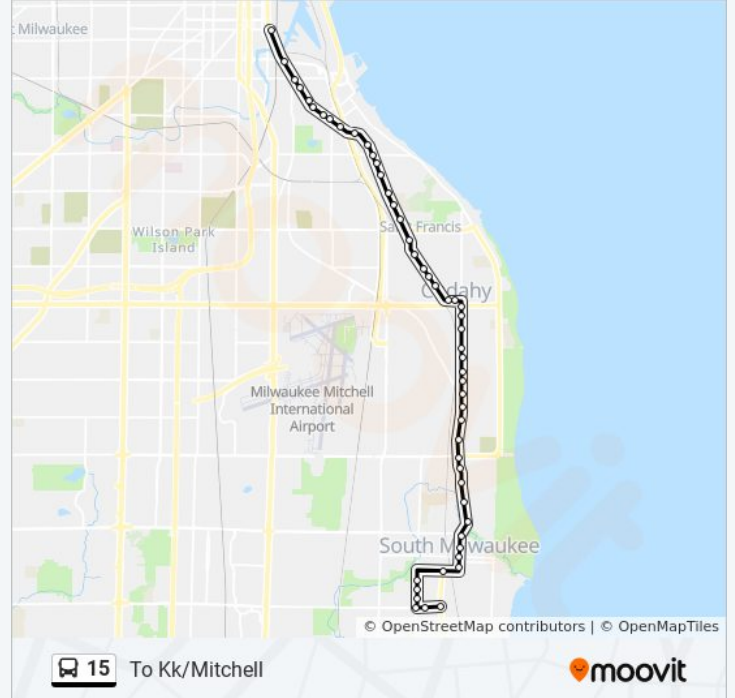

Chicago & College

Packard & Kimberly

Packard & Ramsey

Packard & Birchwood

Packard & Plaza

Packard & Grange

Packard & Mallory

Packard & Hammond

Packard & Pulaski

Packard & Somers

Packard & Barnard

Packard & Layton

Plankinton & Packard

Plankinton & Kk

Kk & Van Norman

Kk & Bottsford

Kk & Lunham

Kk & Denton

Kk & Norwich

Kk & Crawford

Kk & St Francis

Kk & Morgan

Kk & Ohio

Kk & Fernwood

Kk & Oklahoma

Kk & Rusk

Kk & Linebarger

Kk & S2826

Kk & Pryor

Kk & Russell

Kinnickinnic & Williams

Kk & Otjen

Kk & Smith