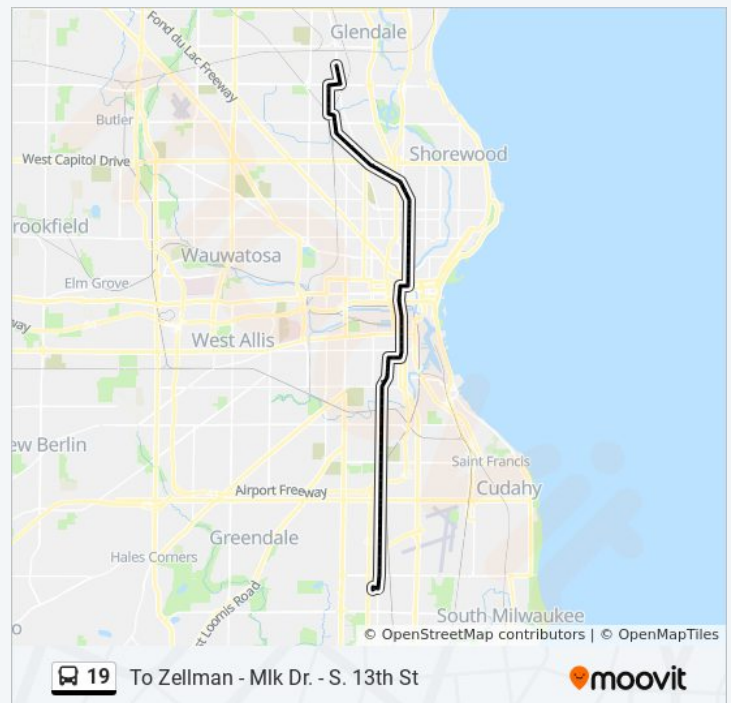

To Zellman - Mlk Dr. - S. 13th St Route Timetable:

Sunday	9:45 AM - 11:47 PM
Monday	4:14 AM - 11:54 PM
Tuesday	4:14 AM - 11:54 PM
Wednesday	4:14 AM - 11:54 PM
Thursday	4:14 AM - 11:54 PM
Friday	4:14 AM - 11:54 PM
Saturday	4:30 AM - 11:18 PM

19 bus Info

Direction: To Zellman - Mlk Dr. - S. 13th St

Stops: 84

Trip Duration: 64 min

Line Summary:

Dr. Milk Drive & Ring

Dr. Milk Drive & Burleigh

Dr. Milk Drive & Chambers