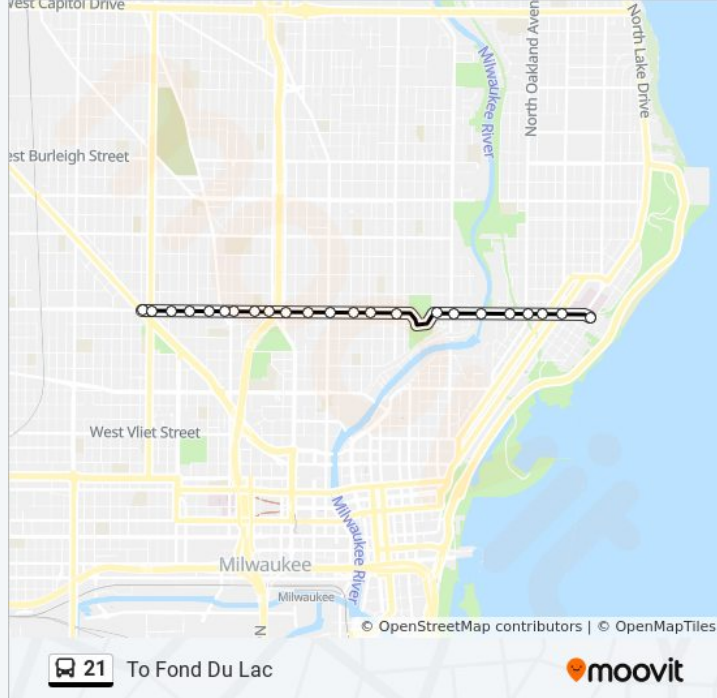

- North & N53
- North & N51
- North & N49
- North & N47
- North & N45
- North & Sherman
- North & N41
- North & N39
- North & N37
- North & N35

**Direction: To Fond Du Lac**  
 23 stops  
[VIEW LINE SCHEDULE](#)

**Stops:** 23

**Trip Duration:** 13 min

**Line Summary:**

North & N14

North & N16

North & N18

North & N20

North & Fond Du Lac

**Direction: To Lake Dr - North Ave.**

59 stops

[VIEW LINE SCHEDULE](#)

Mayfair Layover

Mayfair & N2543

Mayfair & N2457

North & N106

North & N104

North & Mettowee

North & Menomonee

North & Swan

North & Ludington

North & N85

North & N83

North & N78

North & N76