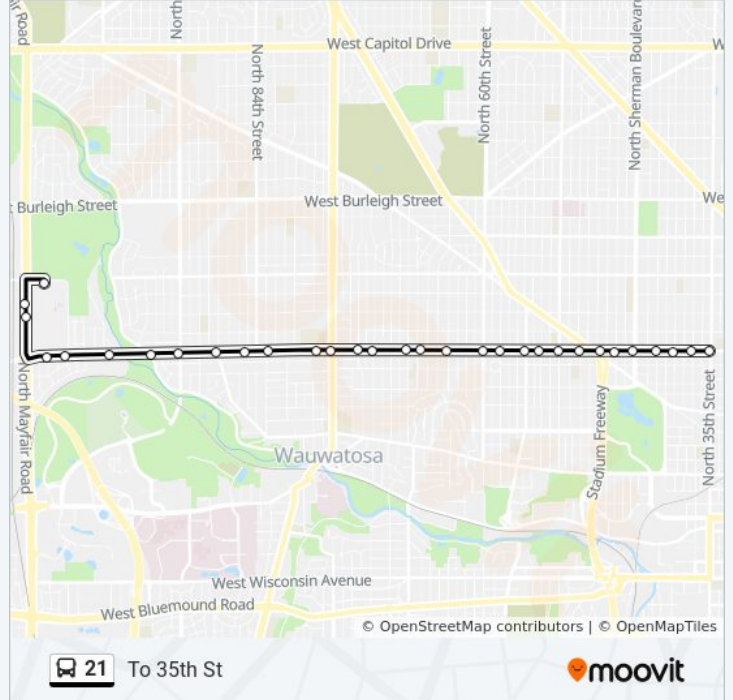

**Direction: To 35th St**  
 31 stops  
[VIEW LINE SCHEDULE](#)

- Mayfair Layover
- Mayfair & N2543
- Mayfair & N2457
- North & N106
- North & N104
- North & Mettowee
- North & Menomonee
- North & Swan
- North & Ludington
- North & N85
- North & N83
- North & N78
- North & N76
- North & N73
- North & N72
- North & N68
- North & N67
- North & N64
- North & N60
- North & N58
- North & N55

**21 bus Time Schedule**

To 35th St Route Timetable:

Sunday	Not Operational
Monday	Not Operational
Tuesday	12:47 AM
Wednesday	12:47 AM
Thursday	12:47 AM
Friday	12:47 AM
Saturday	12:47 AM

**21 bus Info**

**Direction:** To 35th St  
**Stops:** 31  
**Trip Duration:** 24 min  
**Line Summary:**

- North & N53
- North & N51
- North & N49
- North & N47
- North & N45
- North & Sherman
- North & N41
- North & N39
- North & N37
- North & N35

**Direction: To Fond Du Lac**  
 23 stops  
[VIEW LINE SCHEDULE](#)

**Direction: To Lake Dr - North Ave.**

59 stops

[VIEW LINE SCHEDULE](#)

Mayfair Layover

Mayfair & N2543

Mayfair & N2457

North & N106

North & N104