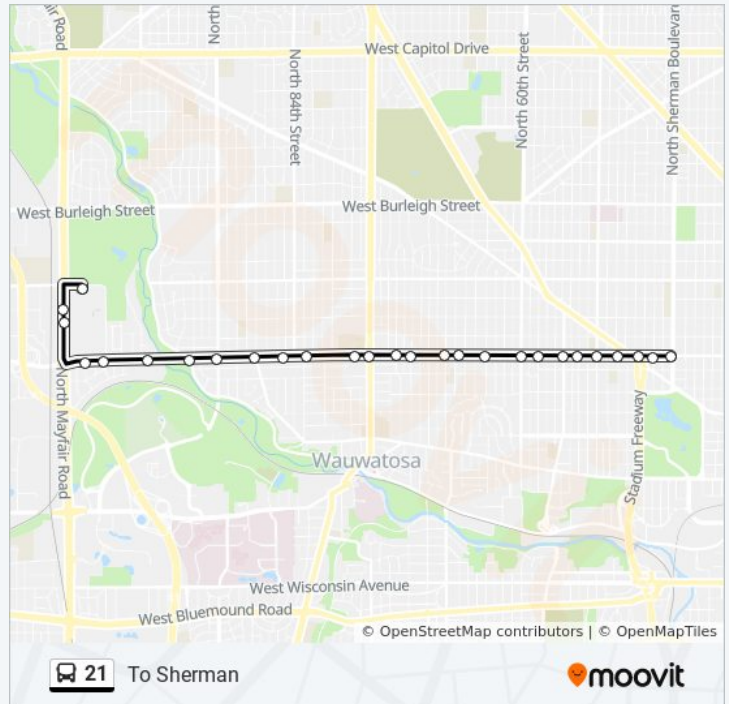

### Direction: To Sherman

27 stops

[VIEW LINE SCHEDULE](#)

Mayfair Layover

Mayfair & N2543

Mayfair & N2457

Thursday	Not Operational
Friday	Not Operational
Saturday	Not Operational

**21 bus Info**

**Direction:** To Sherman

**Stops:** 27

**Trip Duration:** 15 min

**Line Summary:**

**Direction: To Uwm - North Ave.**

66 stops

[VIEW LINE SCHEDULE](#)

- Mayfair Layover
- Mayfair & N2543
- Mayfair & N2457
- North & N106
- North & N104

**21 bus Time Schedule**

To Uwm - North Ave. Route Timetable:

Sunday	Not Operational
Monday	5:37 AM - 9:20 PM
Tuesday	5:37 AM - 9:20 PM
Wednesday	5:37 AM - 9:20 PM
Thursday	5:37 AM - 9:20 PM
Friday	5:37 AM - 9:20 PM
Saturday	Not Operational