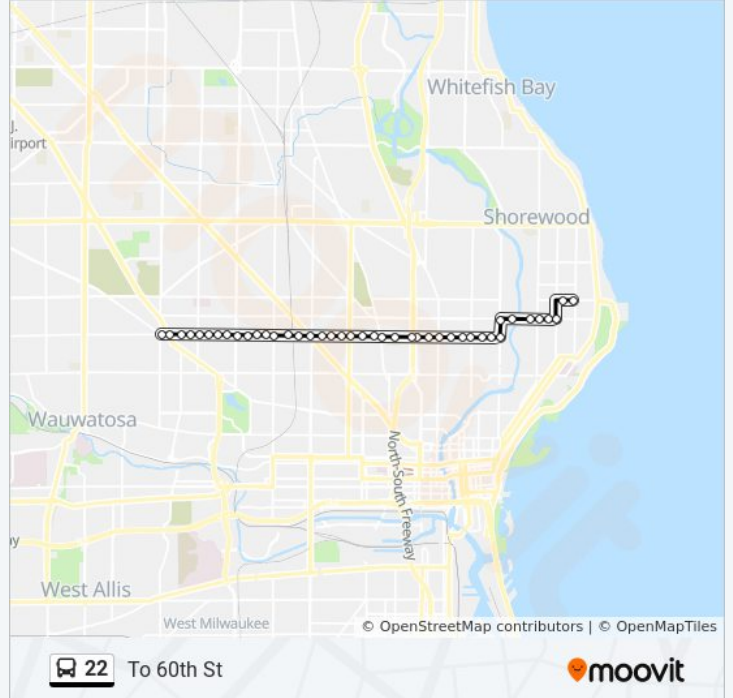

Center & Fond Du Lac

Center & N30

Center & N32

Center & N35

Direction: To 60th St

42 stops

[VIEW LINE SCHEDULE](#)

Kenwood & Stowell

22 bus Info

Direction: To 60th St

Stops: 42

Trip Duration: 21 min

Line Summary:

Center & Dr. Milk Drive

Center & N5

Center & N7

Center & Sherman

Center & N45

Center & N47

Center & N49

Center & N51

Center & N53

Center & N55

Center & Appleton

Center & N60

22 To 60th St

Direction: To Uwm - Center St

64 stops

[VIEW LINE SCHEDULE](#)

North & N122

22 bus Time Schedule

To Uwm - Center St Route Timetable: