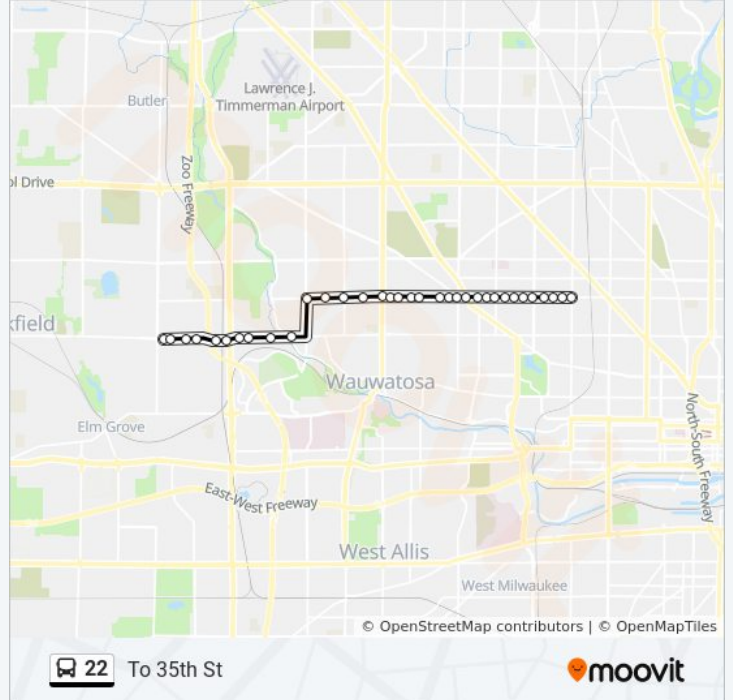

Stops: 34

Trip Duration: 20 min

Line Summary:

Center & N62

Center & N60

Center & Appleton

Center & N55

Center & N53

Center & N51

Center & N49

Center & N47

Center & N45

Center & Sherman

Center & N41

Center & N39

Center & N37

Center & N35

Direction: To 35th St

30 stops

[VIEW LINE SCHEDULE](#)

Kenwood & Stowell

Kenwood & Farwell

Maryland & Locust

Locust & Murray

22 bus Info

Direction: To 35th St

Stops: 30

Trip Duration: 18 min

Line Summary:

Center & N5

Center & N7

Center & N8