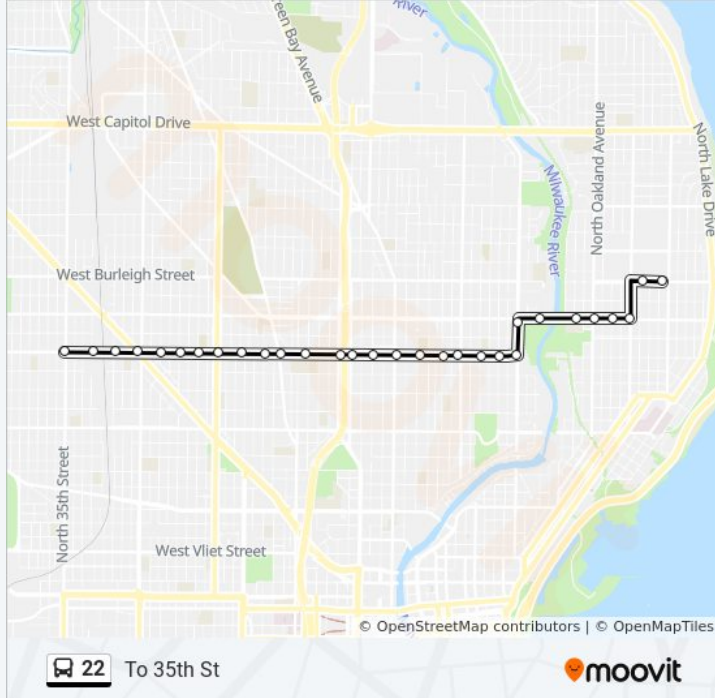

Center & N35

Direction: To 35th St

30 stops

[VIEW LINE SCHEDULE](#)

Kenwood & Stowell

Kenwood & Farwell

Maryland & Locust

Locust & Murray

22 bus Info

Direction: To 35th St

Stops: 30

Trip Duration: 18 min

Line Summary:

Center & N5

Center & N7

Center & N8

Center & N11

Center & Teutonia

Center & N15

Center & N17

Center & N20

Center & N22

Center & N24

Center & N25

Center & Fond Du Lac

Center & N30

Center & N32

Center & N35

Direction: To 60th St

42 stops

[VIEW LINE SCHEDULE](#)

Kenwood & Stowell