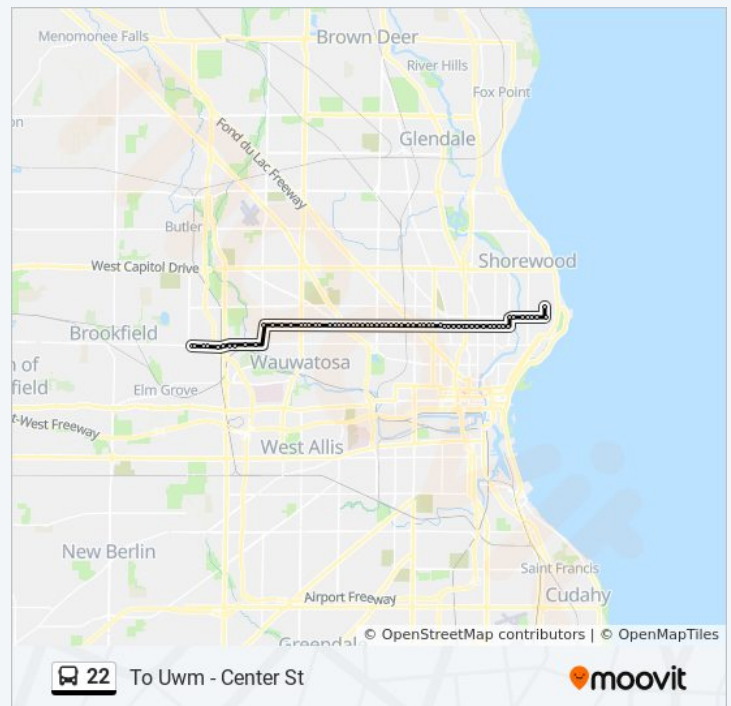

22 bus Info

Direction: To 60th St

Stops: 42

Trip Duration: 21 min

Line Summary:

Center & Dr. Milk Drive

Center & N5

Center & N7

Center & N60

22 To 60th St

Direction: To Uwm - Center St

64 stops

[VIEW LINE SCHEDULE](#)

North & N122

22 bus Time Schedule

To Uwm - Center St Route Timetable:

Tuesday	4:54 AM - 11:59 PM
Wednesday	4:54 AM - 11:59 PM
Thursday	4:54 AM - 11:59 PM
Friday	4:54 AM - 11:59 PM
Saturday	5:01 AM - 11:33 PM

22 bus Info

Direction: To Uwm - Center St

Stops: 64

Trip Duration: 42 min

Line Summary:

Center & N32
Center & N30
Center & Fond Du Lac
Center & N25
Center & N24
Center & N22
Center & N20
Center & N17
Center & N15
Center & Teutonia
Center & N12
Center & N10
Center & N8
Center & N7
Center & N5
Center & Dr. Milk Drive
Center & N1
Center & Richards
Center & Holton
Center & Pierce
Center & Breman
Center & Humboldt
Humboldt & Locust
Locust & N1301
Locust & Newhall
Locust & Oakland
Locust & Murray
Locust & Maryland
Locust & Downer
Kenwood & Stowell