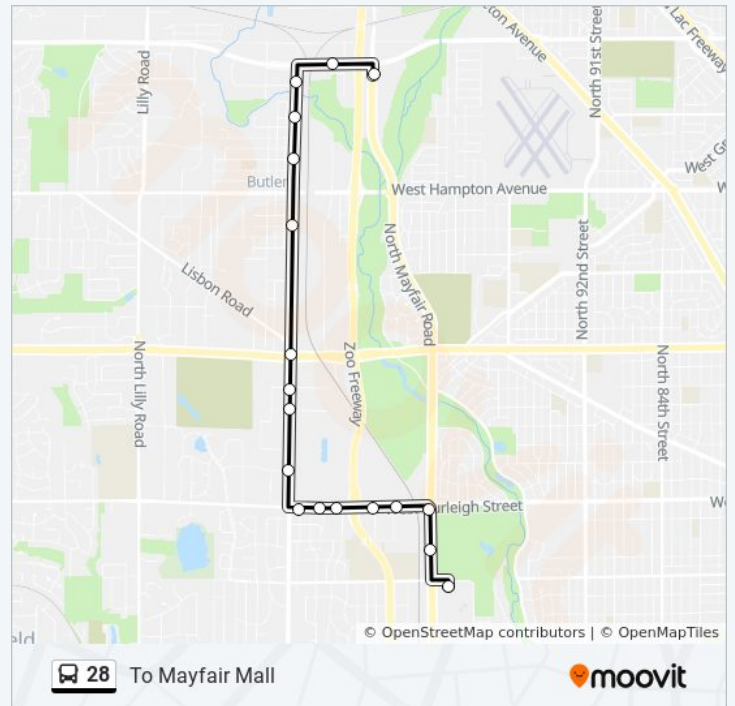

N124 & Wirth

N124 & Robin

Burleigh & N122

Burleigh & N120

Burleigh & N119

Burleigh & N114

Burleigh & N112

Mayfair & Burleigh

Mayfair & N2855

Mayfair

Sunday	Not Operational
Monday	Not Operational
Tuesday	12:31 AM
Wednesday	12:31 AM
Thursday	12:31 AM
Friday	12:31 AM
Saturday	12:31 AM

### 28 bus Info

**Direction:** To Mayfair Mall

**Stops:** 18

**Trip Duration:** 17 min

**Line Summary:**

### Direction: To Silver Spring - Via Mayfair Mall

57 stops

[VIEW LINE SCHEDULE](#)

Grange & S108

S108 & Janesville

S108 & Parnell

S108 & Abbott

S108 & Layton