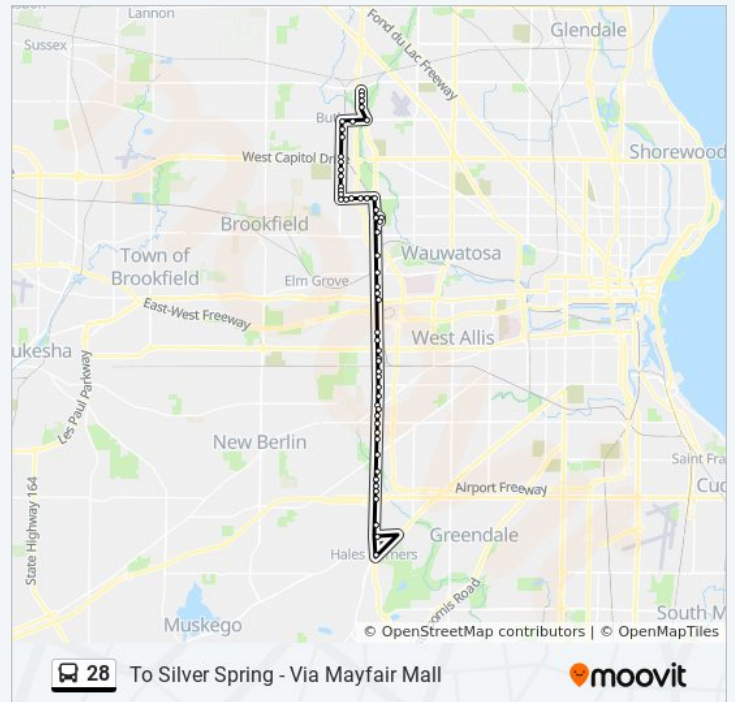

Use the Moovit App to find the closest 28 bus station near you and find out when is the next 28 bus arriving.

**Direction: To Forest Home - 108th St**

51 stops

[VIEW LINE SCHEDULE](#)

Lovers Lane & N5400

Silver Spring & Rae

Mayfair & N2400

Mayfair & Macy's

Mayfair Layover

Center & Mayfair

Mayfair & N2848

Burleigh & Mayfair

Burleigh & N112

Burleigh & N114

Burleigh & N119

## 28 bus Info

**Direction:** To Silver Spring - Via Mayfair Mall

**Stops:** 57

**Trip Duration:** 50 min

**Line Summary:**

Burleigh & W12000

Burleigh & N124

N124 & 3200