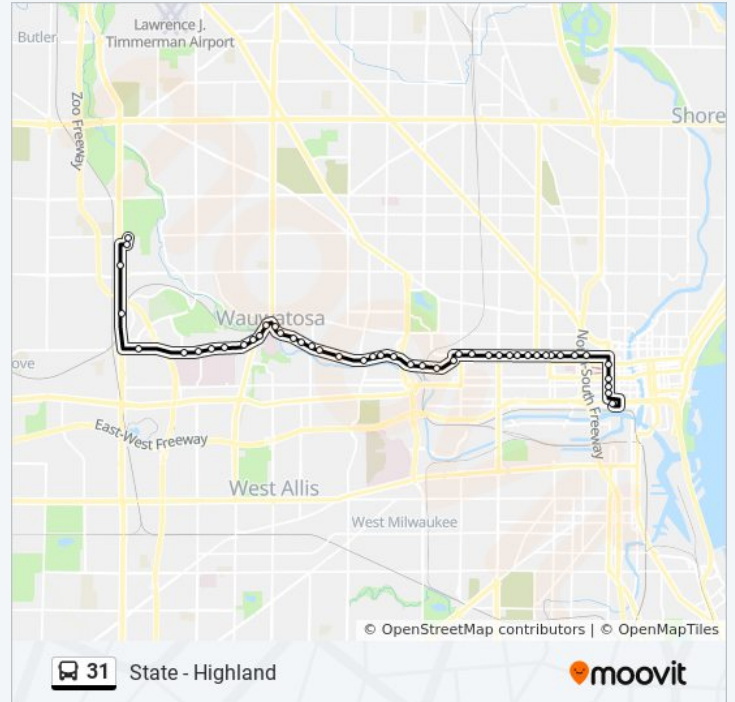

State & N46

State & N50

State & N52

State & N54

State & Hawley

State & N62

State & N66

State & N68

State & N70

State & N72

State & N74

Wauwatosa & Harwood

Harmonee & Underwood (Farside)

Harmonee & Harwood

Harwood & Glenview

Thursday	4:47 AM - 10:36 PM
Friday	4:47 AM - 10:36 PM
Saturday	5:41 AM - 10:34 PM

31 bus Info

Direction: To Mayfair - State - Highland

Stops: 47

Trip Duration: 35 min

Line Summary:

Harwood & Chestnut

Watertownpk & N87

Watertownpk & 8948

Watertown & N92

Watertown & N93

Watertown Plank & Swan

Mayfair & Watertown Plank

Mayfair & Walnut

Mayfair & N2400

Mayfair & Macy's

Mayfair Layover