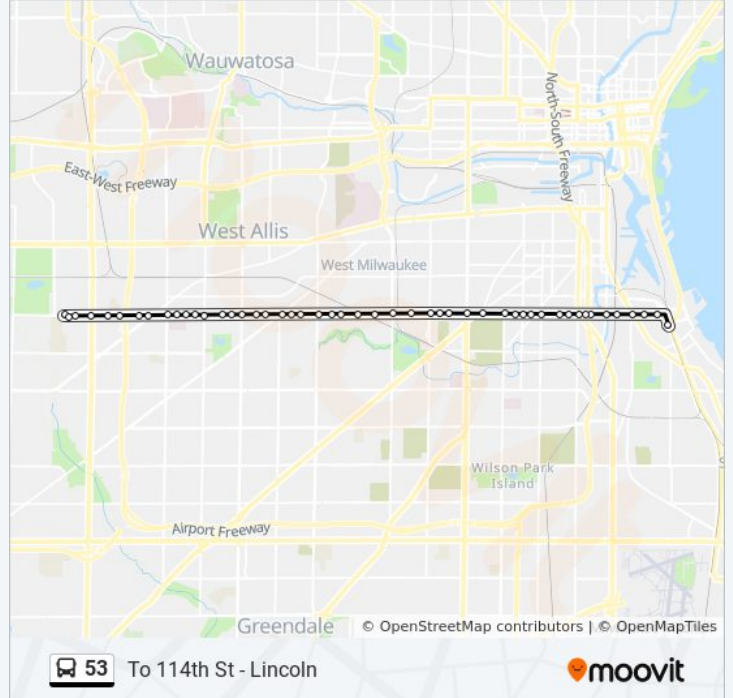

To 114th St - Lincoln

Get The App

The 53 bus line (To 114th St - Lincoln) has 3 routes. For regular weekdays, their operation hours are:
 (1) To 114th St - Lincoln: 4:15 AM - 11:06 PM (2) To Kinnickinnic - Lincoln: 4:58 AM - 11:46 PM (3) To National: 11:44 PM
 Use the Moovit App to find the closest 53 bus station near you and find out when is the next 53 bus arriving.

Direction: To 114th St - Lincoln
 49 stops
[VIEW LINE SCHEDULE](#)

- Bay & Conway
- Lincoln & Lenox
- Lincoln & Winchester
- Lincoln & Howell
- Lincoln & Ward
- Lincoln & S1
- Lincoln & S4
- Lincoln & S5
- Lincoln & S6
- Lincoln & S8
- Lincoln & S9pl
- Lincoln & S13
- Lincoln & S15
- Lincoln & S16
- Lincoln & S18
- Lincoln & S20
- Lincoln & Forest Home
- Lincoln & S27
- Lincoln & S31
- Lincoln & S33
- Lincoln & S35
- Lincoln & W4000

53 bus Time Schedule
 To 114th St - Lincoln Route Timetable:

Sunday	6:05 AM - 11:14 PM
Monday	4:15 AM - 11:06 PM
Tuesday	4:15 AM - 11:06 PM
Wednesday	4:15 AM - 11:06 PM
Thursday	4:15 AM - 11:06 PM
Friday	4:15 AM - 11:06 PM
Saturday	6:06 AM - 11:11 PM

53 bus Info
Direction: To 114th St - Lincoln
Stops: 49
Trip Duration: 33 min
Line Summary:

- Lincoln & S43
- Lincoln & W4600
- Lincoln & S51
- Lincoln & S55
- Lincoln & S57
- Lincoln & S60
- Lincoln & S64
- Lincoln & S66
- Lincoln & S68
- Lincoln & S71
- Lincoln & S73
- Lincoln & S76
- Lincoln & S78
- Lincoln & S80
- Lincoln & S84
- Lincoln & S86
- Lincoln & S88
- Lincoln & S90
- Lincoln & S92
- Lincoln & S96
- Lincoln & S98
- Lincoln & S102
- Lincoln & S105
- Lincoln & S108
- Lincoln & S111
- Lincoln & S114
- Lincoln & S112