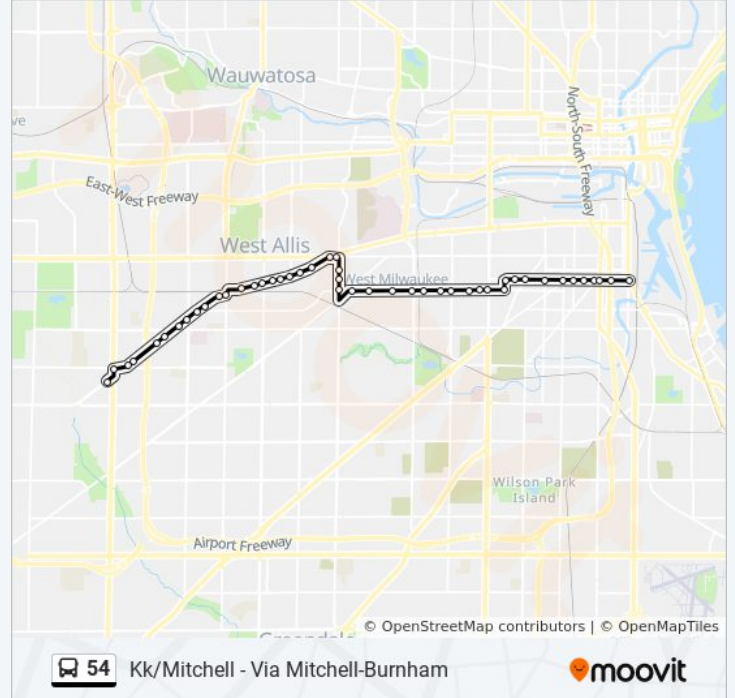

Direction: Kk/Mitchell - Via Mitchell-Burnham
 46 stops
[VIEW LINE SCHEDULE](#)

54 bus Time Schedule
 Kk/Mitchell - Via Mitchell-Burnham Route Timetable:

Sunday	12:44 AM - 11:32 PM
Monday	Not Operational
Tuesday	Not Operational
Wednesday	Not Operational
Thursday	Not Operational
Friday	Not Operational
Saturday	Not Operational

54 bus Info
Direction: Kk/Mitchell - Via Mitchell-Burnham
Stops: 46
Trip Duration: 33 min
Line Summary:

- S60 & Lapham
- S60 & Mitchell
- S60 & Burnham
- Burnham & S57
- Burnham & S53
- Burnham & W4841
- Burnham & S43
- Burnham & S41
- Burnham & S37
- Burnham & S35
- Burnham & S31
- Burnham & S29
- Burnham & Layton
- Burnham & S24
- S24 & Mitchell
- Mitchell & S22
- Mitchell & Muskego
- Mitchell & S16
- Mitchell & S13
- Mitchell & S11
- Mitchell & S9
- Mitchell & S7
- Mitchell & S6
- Mitchell & S4
- Mitchell & Kk

Line Summary:

Direction: National/112th - Via Mitchell-Burnham

61 stops

[VIEW LINE SCHEDULE](#)

Holt & S1

Holt & S2

Holt & S6

S6 & Ohio

54 bus Info

Direction: National/112th - Via Mitchell-Burnham

Stops: 61

Trip Duration: 51 min

Line Summary:

Becher & Robinson

Kk & Stewart

Kk & S1718