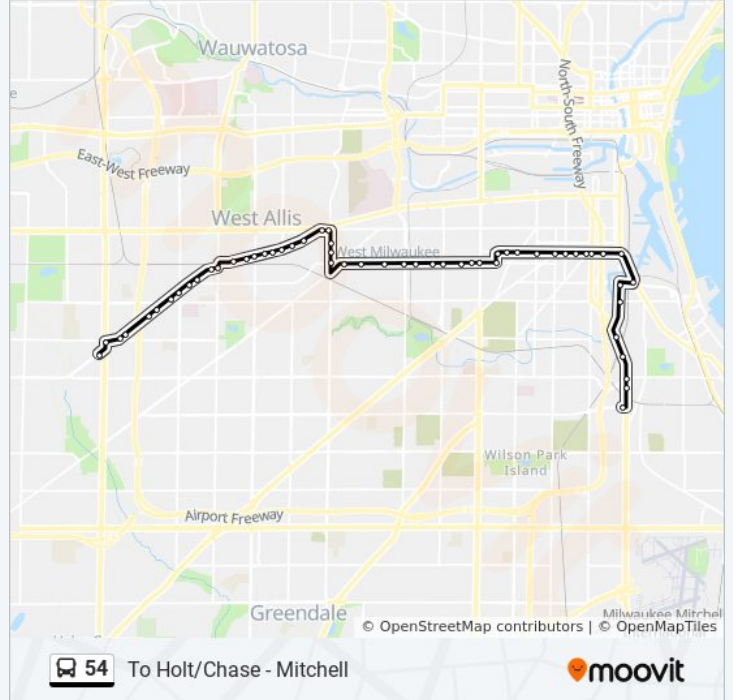

Line Summary:

Direction: National/112th - Via Mitchell-Burnham

61 stops

[VIEW LINE SCHEDULE](#)

Holt & S1

Holt & S2

Holt & S6

S6 & Ohio

54 bus Info

Direction: National/112th - Via Mitchell-Burnham

Stops: 61

Trip Duration: 51 min

Line Summary:

Becher & Robinson

Kk & Stewart

Kk & S1718

54 stops

[VIEW LINE SCHEDULE](#)

National & S110

S108 & Cleveland

National & Cleveland

National & S102

National & S99

National & S97

Direction: To Holt/Chase - Mitchell

Stops: 54

Trip Duration: 44 min

Line Summary:

- National & S78
- National & S76
- National & S74
- National & S72
- National & S70
- National & S68
- National & S66
- National & S62
- Greenfield & S60
- S60 & Lapham
- S60 & Mitchell
- S60 & Burnham
- Burnham & S57
- Burnham & S53
- Burnham & W4841
- Burnham & S43
- Burnham & S41
- Burnham & S37
- Burnham & S35
- Burnham & S31
- Burnham & S29
- Burnham & Layton
- Burnham & S24
- S24 & Mitchell
- Mitchell & S22
- Mitchell & Muskego
- Mitchell & S16
- Mitchell & S13
- Mitchell & S11
- Mitchell & S9
- Mitchell & S7
- Mitchell & S6
- Mitchell & S4