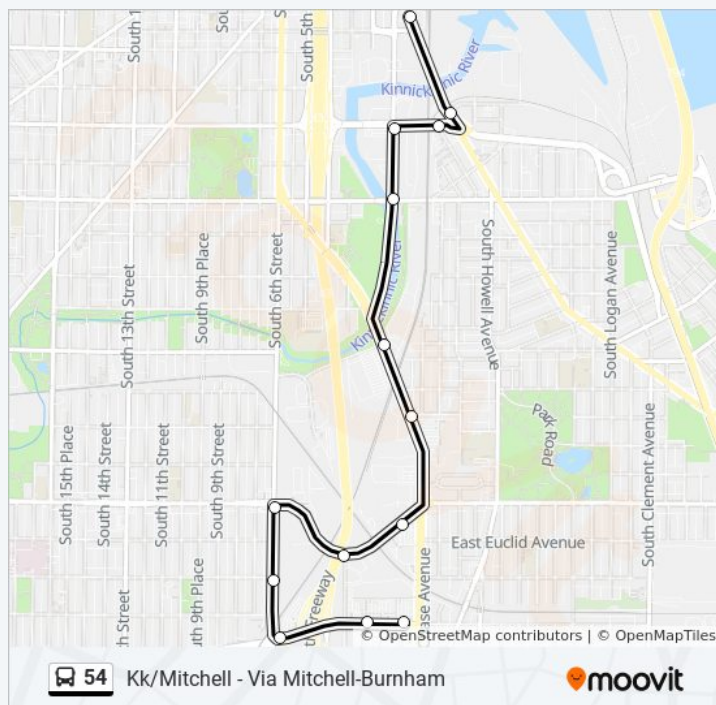

S6 & Oklahoma

Saturday

12:11 AM

Oklahoma & S3

Oklahoma & 145 W.

Chase & Dakota

Chase & Rosedale

S1 & Lincoln

S1 & Becher

Becher & Robinson

Kk & Stewart

Kk & S1718

54 bus Info

Direction: Kk/Mitchell - Via Mitchell-Burnham

Stops: 14

Trip Duration: 13 min

Line Summary:

Direction: National/112th - Via Mitchell-Burnham

61 stops

[VIEW LINE SCHEDULE](#)

Holt & S1

Holt & S2

Holt & S6

S6 & Ohio