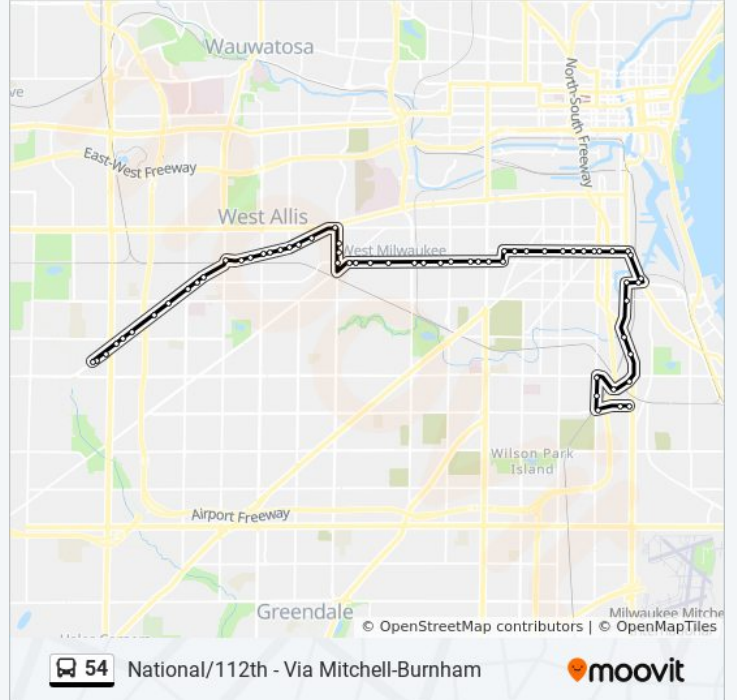

54 bus Info

Direction: National/112th - Via Mitchell-Burnham

Stops: 61

Trip Duration: 51 min

Line Summary:

Becher & Robinson

Kk & Stewart

Kk & S1718

S60 & Mitchell

S60 & Lapham

Greenfield & S60

National & S66-Six Points Crossing

National & S68

National & S70

National & S72

National & S74