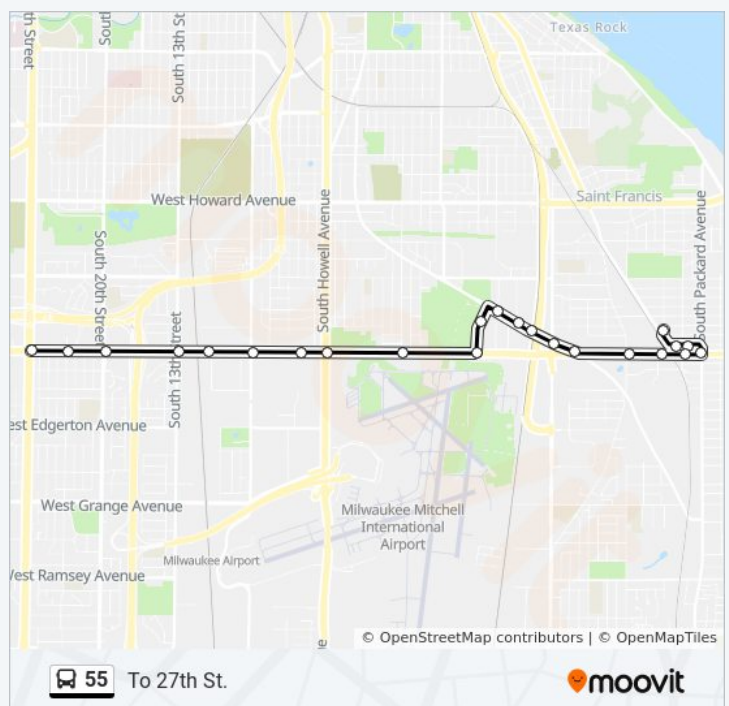

S108 & Layton

Halescorner & Lot

Layton Ave / 10685 W.

Direction: To 27th St.

23 stops

[VIEW LINE SCHEDULE](#)

Lipton & Armour

Plankinton & Kk

Layton & W1020

Layton & S13

Layton & S20

Layton & S23

Layton & S27

55 bus Time Schedule

To 27th St. Route Timetable:

Sunday	Not Operational
Monday	11:27 PM
Tuesday	12:10 AM - 11:27 PM
Wednesday	12:10 AM - 11:27 PM
Thursday	12:10 AM - 11:27 PM
Friday	12:10 AM - 11:27 PM
Saturday	12:10 AM

55 bus Info

Direction: To 27th St.

Stops: 23

Trip Duration: 17 min

Line Summary:

Direction: To Kinnickinnic - Layton Ave

44 stops

[VIEW LINE SCHEDULE](#)

55 bus Info

Direction: To Kinnickinnic - Layton Ave

Stops: 44

Trip Duration: 35 min

Line Summary:

Layton & Howell

Layton & Pine

Brust & Price