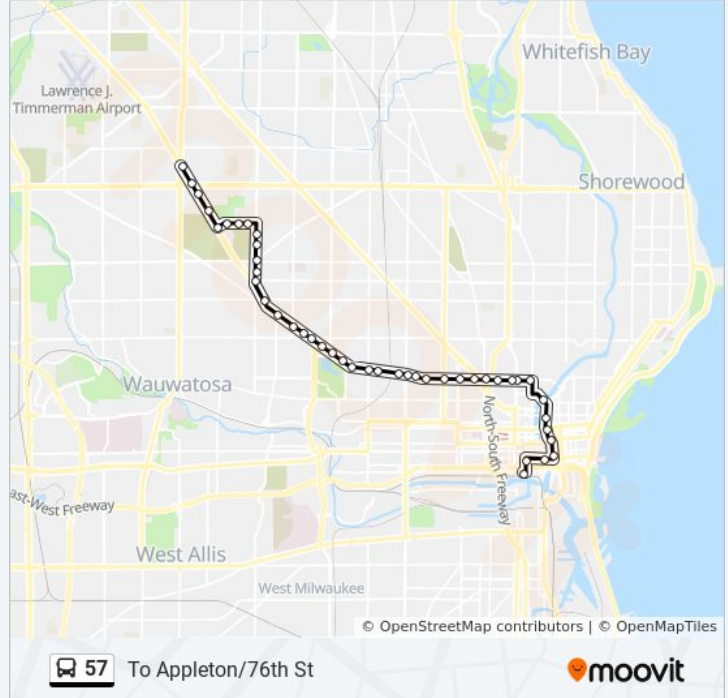

### Direction: To Appleton/76th St

43 stops

[VIEW LINE SCHEDULE](#)

- St Paul & N5
- Vel Phillips & Michigan
- Michigan & Plankinton
- Water & Wisconsin
- Water & Wells
- Water & State
- Water & Juneau
- Cherry & River Center
- Walnut & Dr. Milk Drive
- Walnut & N6
- Walnut & N850
- Walnut & N12
- Walnut & N14
- Walnut & N17
- Walnut & N20
- Walnut & N24
- Lisbon & N25
- Lisbon & N27
- Lisbon & N29
- Lisbon & N33
- Lisbon & N35

N60 & Burleigh

N60 & Philip

N60 & Townsend

Keefe & N62

Keefe & N64

Keefe & N67

Keefe & Appleton

Appleton & Vienna-Nash

Appleton & Chapman

Appleton & Capitol

Appleton & N76

57 To Appleton/76th St

moovit

**Direction: To Downtown - To Intermodal**

62 stops

[VIEW LINE SCHEDULE](#)

Michigan & Vel Phillips

N5 & Michigan

St Paul & N5

**Direction: To Lovers Lane - Silver Spring**

60 stops

[VIEW LINE SCHEDULE](#)

St Paul & N5

Vel Phillips & Michigan