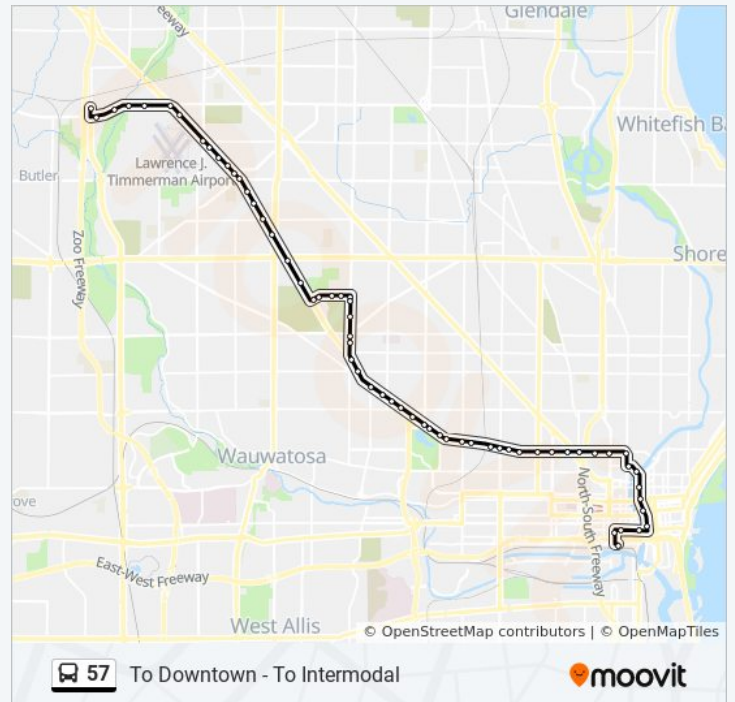

Lisbon & N35

### 57 bus Info

**Direction:** To Downtown - To Intermodal

**Stops:** 62

**Trip Duration:** 48 min

**Line Summary:**

Lisbon & N33

Lisbon & N29

Lisbon & N27

Michigan & Vel Phillips

N5 & Michigan

St Paul & N5

**Direction: To Lovers Lane - Silver Spring**

60 stops

[VIEW LINE SCHEDULE](#)

St Paul & N5

Vel Phillips & Michigan