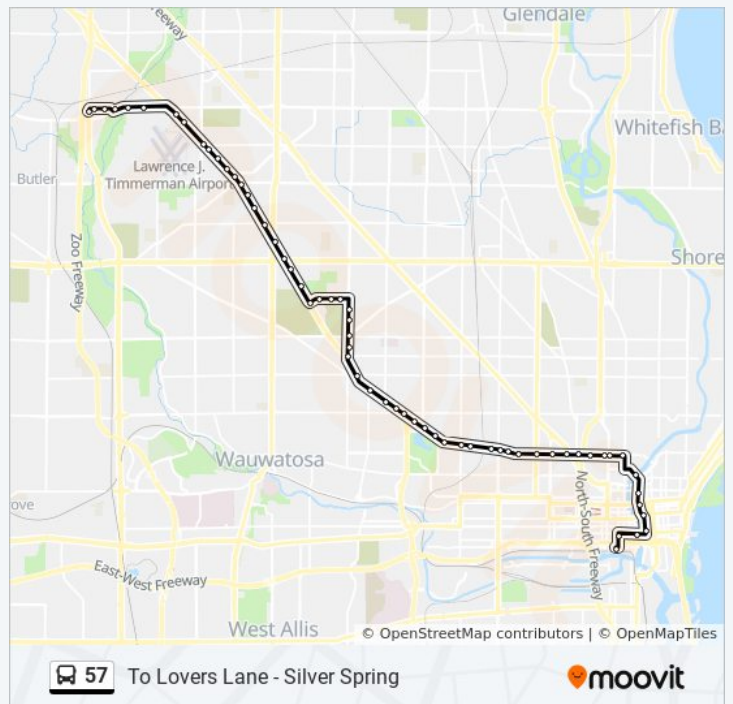

Michigan & Vel Phillips

N5 & Michigan

St Paul & N5

**Direction: To Lovers Lane - Silver Spring**

60 stops

[VIEW LINE SCHEDULE](#)

St Paul & N5

Vel Phillips & Michigan

Lisbon & Sherman

Lisbon & N45

Lisbon & North

Lisbon & N49

Lisbon & N51

Lisbon & N55

Appleton & Center

N60 & Locust

N60 & Chambers

N60 & Burleigh

N60 & Philip

N60 & Townsend

Keefe & N62

Keefe & N64

Keefe & N67

Keefe & Appleton

### 57 bus Info

**Direction:** To Lovers Lane - Silver Spring

**Stops:** 60

**Trip Duration:** 49 min

**Line Summary:**

Appleton & Chapman

Appleton & Capitol

Appleton & N76