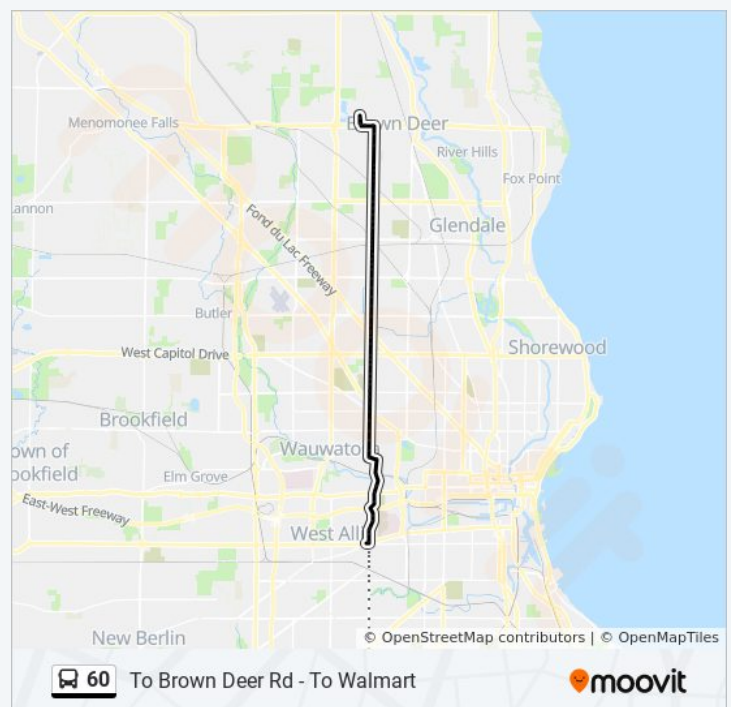

Hawley & Main

Hawley & Adler

Hawley & Park Hill

Hawley & Bluemound Brt Station

Hawley & Wells

Vliet & Hawley

N60 & Vliet

N60 & Washington

N60 & Lloyd

Tuesday	12:15 AM - 11:47 PM
Wednesday	12:15 AM - 11:47 PM
Thursday	12:15 AM - 11:47 PM
Friday	12:15 AM - 11:47 PM
Saturday	12:15 AM - 11:43 PM

60 bus Info

Direction: To Brown Deer Rd - To Walmart

Stops: 81

Trip Duration: 59 min

Line Summary:

N60 & North

N60 & Wright

N60 & Center

N60 & Appleton

N60 & Chambers