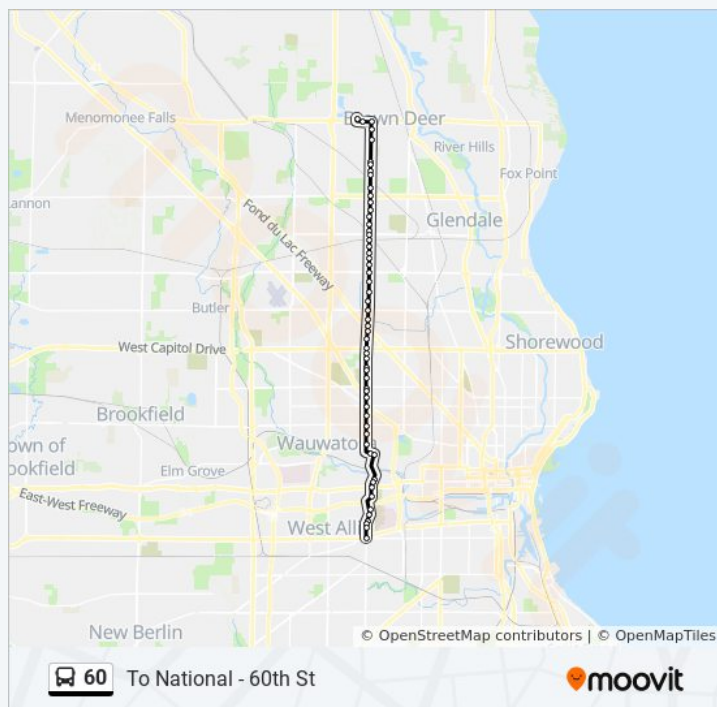

N60 & Villard

N60 & Fairmount

N60 & Hampton

N60 & Glendale

N60 & Fond Du Lac

N60 & Congress

N60 & Hope

N60 & Capitol

N60 & Melvina

N60 & Vienna

N60 & Keefe

N60 & N3435

N60 & Philip

N60 & Burleigh

N60 & Chambers

N60 & Appleton

N60 & Center

N60 & Wright

Trip Duration: 40 min
Line Summary:

N60 & North

N60 & Lloyd

N60 & Washington

Vliet & N58

Vliet & Hawley