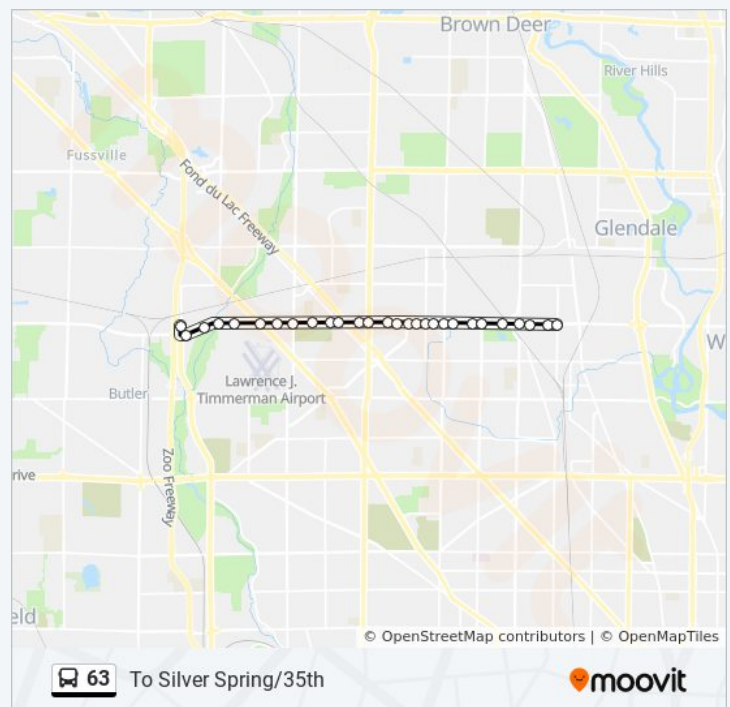

Direction: To Lovers Lane - Silver Spring

42 stops

[VIEW LINE SCHEDULE](#)

Bayshore

Port Washington & Towne Center

Port Washington & Bayshore Lot

Silver Spring & Milwaukee

Silver Spring & Sunnypoint

Silver Spring & N107

Silver Spring & Silver Spring

Silver Spring & Boelter

Silver Spring & Lovers Lane

Lovers Lane & Silver Spring

Direction: To Silver Spring/35th

28 stops

[VIEW LINE SCHEDULE](#)

Silver Spring & Hopkins

Silver Spring & N41

Silver Spring & N37

Silver Spring & N35

63 bus Time Schedule

To Silver Spring/35th Route Timetable:

Sunday	11:48 PM
Monday	Not Operational
Tuesday	Not Operational
Wednesday	Not Operational
Thursday	Not Operational
Friday	Not Operational
Saturday	Not Operational

63 bus Info

Direction: To Silver Spring/35th

Stops: 28

Trip Duration: 17 min

Line Summary:

63 bus time schedules and route maps are available in an offline PDF at moovitapp.com. Use the [Moovit App](#) to see live bus times, train schedule or subway schedule, and step-by-step directions for all public transit in Milwaukee - Waukesha, WI.