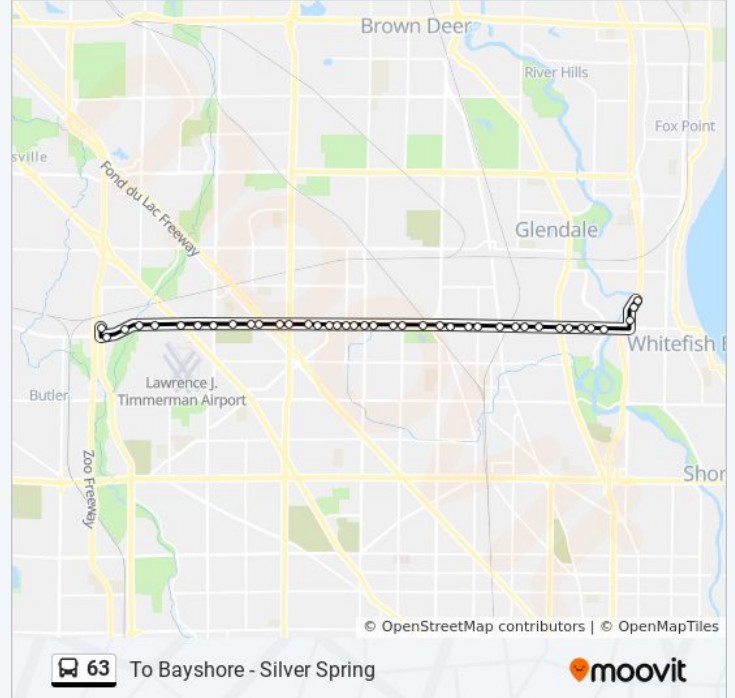

Silver Spring & Hopkins

Silver Spring & N41

Silver Spring & N37

Silver Spring & N35

Silver Spring & Teutonia

Silver Spring & N27

Silver Spring & Bethmaur

Silver Spring & Crestwood

Silver Spring & Green Bay

Silver Spring & W1700

Silver Spring & Bridgewood

Silver Spring & Sunnypoint

Silver Spring & Milwriver

Port Washington & Northshore

Bayshore & Town Center

Bayshore

Direction: To Lovers Lane - Silver Spring

42 stops

[VIEW LINE SCHEDULE](#)

Bayshore

Port Washington & Towne Center

Port Washington & Bayshore Lot

Silver Spring & Milwaukee

Silver Spring & Sunnypoint

63 bus Info

Direction: To Lovers Lane - Silver Spring

Stops: 42

Trip Duration: 30 min

Line Summary:

Silver Spring & N27

Silver Spring & Teutonia

Silver Spring & N35