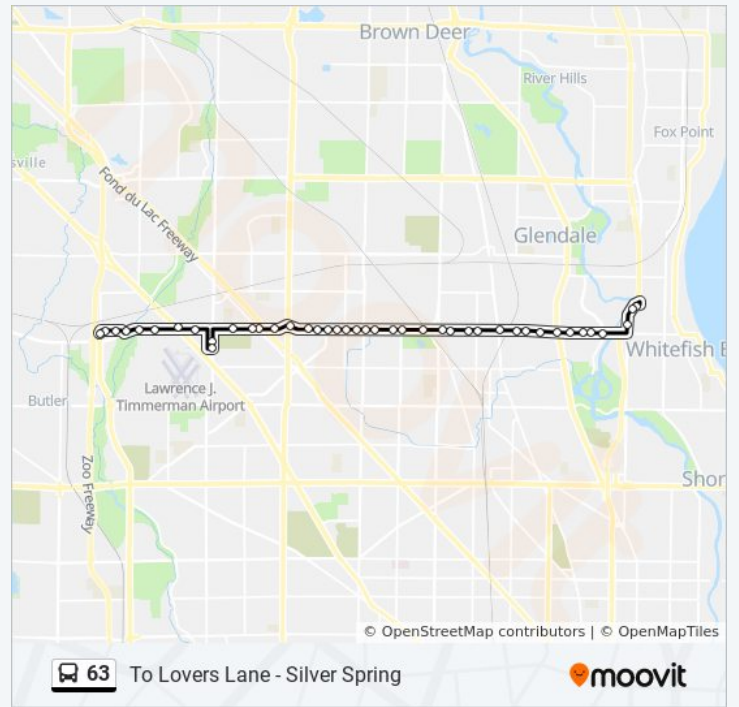

Direction: To Lovers Lane - Silver Spring

42 stops

[VIEW LINE SCHEDULE](#)

Bayshore

Port Washington & Towne Center

Port Washington & Bayshore Lot

Silver Spring & Milwaukee

Silver Spring & Sunnypoint

Silver Spring & Fonddulac

Silver Spring & W8400

Silver Spring & N87

N91 & N5463

N91 & Custer

Silver Spring & N95

Silver Spring & Appleton

Silver Spring & N103

Silver Spring & N107

Silver Spring & Silver Spring

Silver Spring & Boelter

Silver Spring & Lovers Lane

Lovers Lane & Silver Spring

Direction: To Silver Spring/35th

28 stops

[VIEW LINE SCHEDULE](#)

Lovers Lane & Silver Spring

Silver Spring & W11401

Silver Spring & Silver Spring

Silver Spring & N107

Silver Spring & N103

Silver Spring & Appleton

Silver Spring & N95

Silver Spring & N91