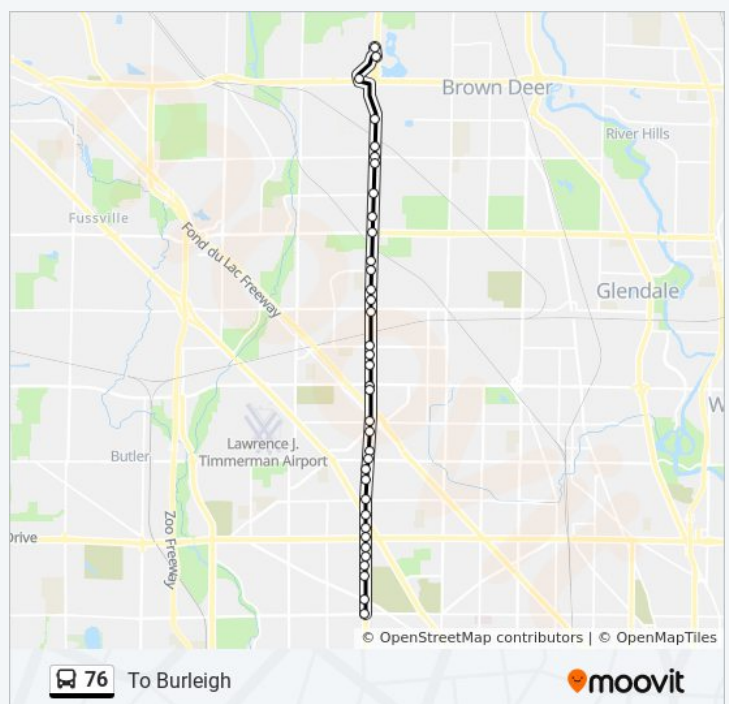

N76 & Brown Deer

N76 & Allyn

N76 & Northridge Lakes

Northridge Mall & N76

Northridge & Alexian

Northridge Lakes & N76

Direction: To Burleigh

36 stops

To Burleigh Route Timetable:

Sunday	12:20 AM - 11:56 PM
Monday	11:54 PM
Tuesday	12:29 AM - 11:54 PM
Wednesday	12:29 AM - 11:54 PM
Thursday	12:29 AM - 11:54 PM
Friday	12:29 AM - 11:54 PM
Saturday	12:29 AM - 11:41 PM

76 bus Info

Direction: To Burleigh

Stops: 36

Trip Duration: 25 min

Line Summary:

N76 & Stark

N76 & Hampton

N76 & Courtland

N76 & Keefe

N76 & Lisbon

N76 & Burleigh

Direction: To Greendale - 76th St

104 stops

[VIEW LINE SCHEDULE](#)

S74 & S4935

S74 & Edgerton