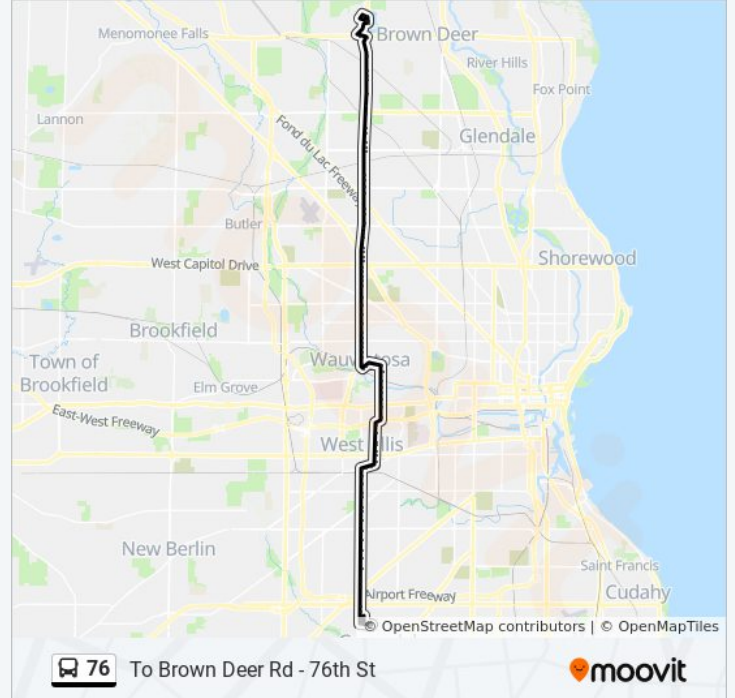

Direction: To Brown Deer Rd - 76th St

94 stops

[VIEW LINE SCHEDULE](#)

- S74 & S4935
- S74 & Edgerton
- Southridge & Edgerton
- Edgerton & S76
- S76 & Holmes
- S76 & Barnard
- S76 & Layton
- S76 & Cold Spring
- S76 & Spring Mall
- S76 & Waterford
- S76 & Howard
- S76 & Wilbur
- S76 & Morgan
- S76 & Ohio
- S76 & Oklahoma
- S76 & Dakota
- S76 & Cleveland
- S76 & Beloit
- S76 & Hayes
- S76 & Lincoln
- S76 & Becher

Wauwatosa & Kenwood

Wauwatosa & Garfield

N76 & North

Wauwatosa & Meinecke

Wauwatosa & Wright

N76 & Center

N76 & Locust

N76 & Burleigh

N76 & Lisbon

N76 & Keefe

N76 & Nash

N76 & Vienna

N76 & Melvina

N76 & Capitol

N76 & Fiebrantz

N76 & Appleton