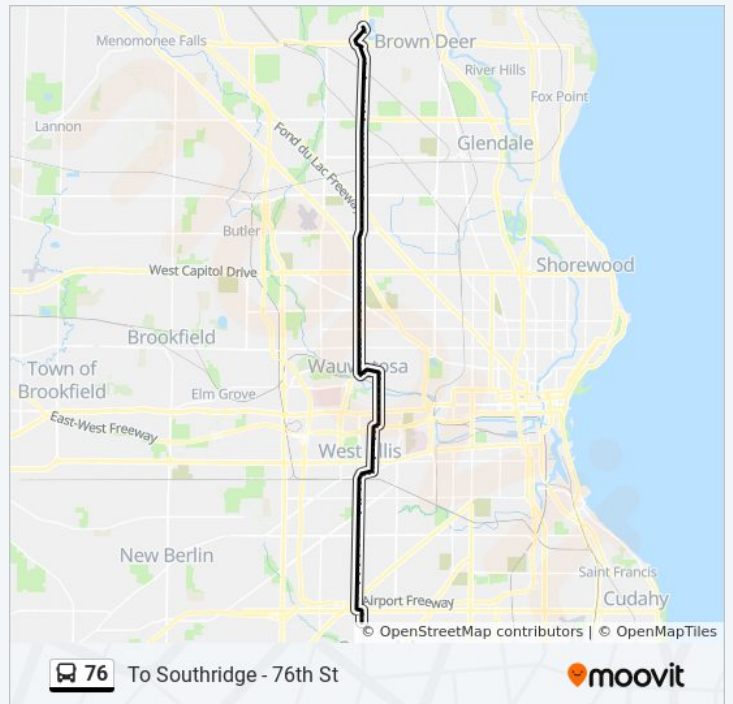

N76 & Hampton

N76 & Courtland

N76 & Glendale

N76 & Congress

N76 & Appleton

N76 & Fiebrantz

N76 & Capitol

N76 & Melvina

N76 & Vienna

N76 & Nash

N76 & Keefe

N76 & Lisbon

N76 & Burleigh

N76 & Locust

N76 & Center

Wauwatosa & Wright

76 bus Info

Direction: To Southridge - 76th St

Stops: 89

Trip Duration: 63 min

Line Summary:

Wauwatosa & Meinecke

N76 & North

Wauwatosa & Stickney