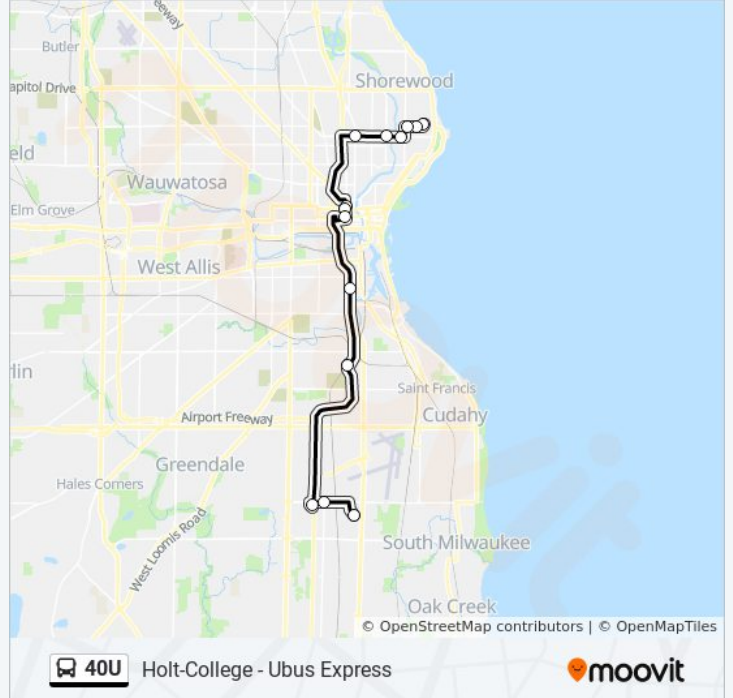

Direction: To Matc South - Ubus Via Downtown

13 stops

[VIEW LINE SCHEDULE](#)

- Downer & Hampshire
- Kenwood & Farwell
- Kenwood & Cramer
- Locust & Newhall
- Locust & Humboldt
- Locust & Mlk
- N6 & Highland
- N6 & State
- N6 & Wells
- Holt & Lot
- College Lot Southwest
- College & S13
- Matc South Campus

40U bus Time Schedule

To Matc South - Ubus Via Downtown Route
Timetable:

Sunday	Not Operational
Monday	7:22 AM - 6:05 PM
Tuesday	7:22 AM - 6:05 PM
Wednesday	7:22 AM - 6:05 PM
Thursday	7:22 AM - 6:05 PM
Friday	7:22 AM - 6:05 PM
Saturday	Not Operational

40U bus Info

Direction: To Matc South - Ubus Via Downtown

Stops: 13

Trip Duration: 38 min

Line Summary: