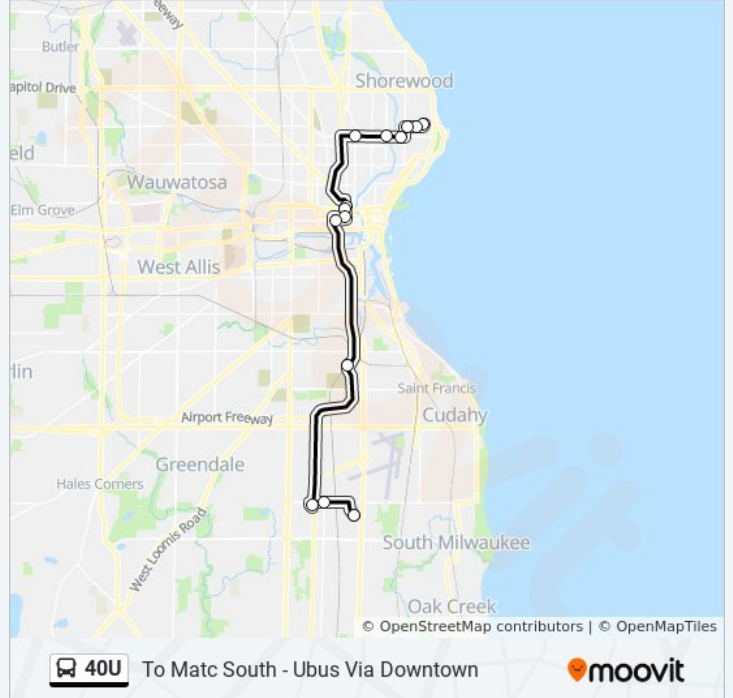

Line Summary:

Direction: To Matc South - Ubus Via Downtown

13 stops

[VIEW LINE SCHEDULE](#)

- Downer & Hampshire
- Kenwood & Farwell
- Kenwood & Cramer
- Locust & Newhall
- Locust & Humboldt
- Locust & Mlk
- N6 & Highland
- N6 & State
- N6 & Wells
- Holt & Lot
- College Lot Southwest
- College & S13
- Matc South Campus

40U bus Info

Direction: To Matc South - Ubus Via Downtown

Stops: 13

Trip Duration: 38 min

Line Summary:

Direction: To Uwm - Ubus Via Downtown

21 stops

[VIEW LINE SCHEDULE](#)