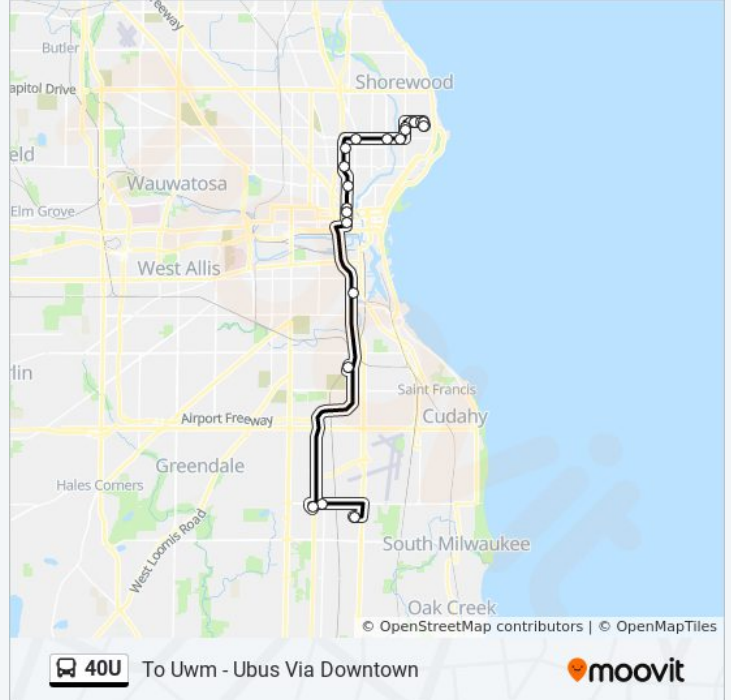

40U bus Info

Direction: To Matc South - Ubus Via Downtown

Stops: 13

Trip Duration: 38 min

Line Summary:

Direction: To Uwm - Ubus Via Downtown

21 stops

[VIEW LINE SCHEDULE](#)

40U bus Info

Direction: To Uwm - Ubus Via Downtown

Stops: 21

Trip Duration: 51 min

Line Summary:

Hartford & Library

Hartford & Downer

Downer & Hampshire