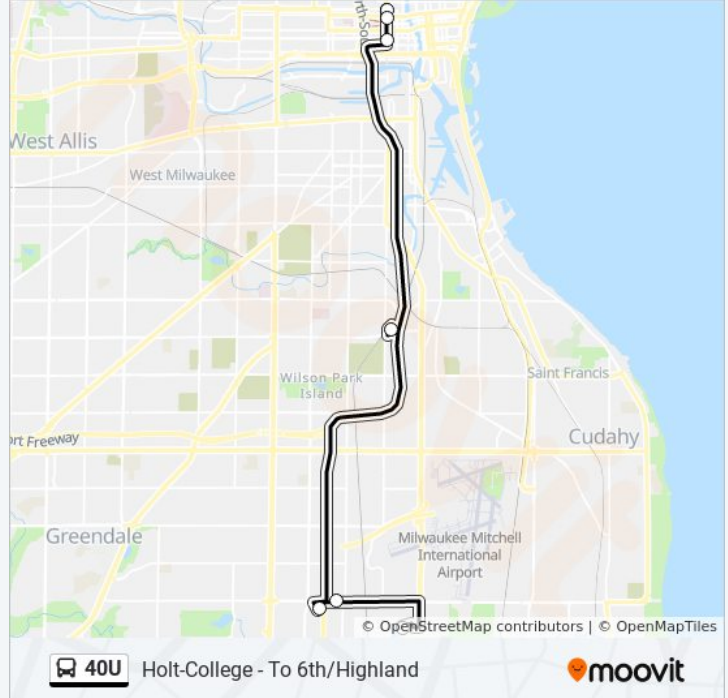

Use the Moovit App to find the closest 40U bus station near you and find out when is the next 40U bus arriving.

Direction: Holt-College - To 6th/Highland

7 stops

[VIEW LINE SCHEDULE](#)

Matc South Campus

College Northeast Park & Ride Lot

College Lot Southwest

Holt & Lot

N6 & Wisconsin

N6 & State

N6 & Highland

40U bus Time Schedule

Holt-College - To 6th/Highland Route Timetable:

Sunday	Not Operational
Monday	5:54 PM
Tuesday	5:54 PM
Wednesday	5:54 PM
Thursday	5:54 PM
Friday	5:54 PM
Saturday	Not Operational

40U bus Info

Direction: Holt-College - To 6th/Highland

Stops: 7

Trip Duration: 32 min

Line Summary:

Direction: Holt-College - Ubus Express

14 stops

[VIEW LINE SCHEDULE](#)