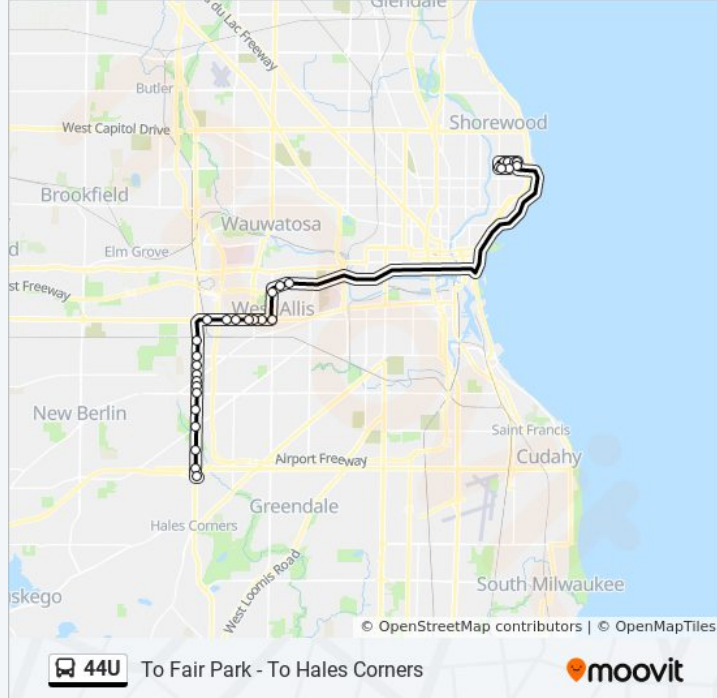

Use the Moovit App to find the closest 44U bus station near you and find out when is the next 44U bus arriving.

Direction: To Fair Park - To Hales Corners

30 stops

[VIEW LINE SCHEDULE](#)

- Kenwood & Maryland
- Kenwood & Cramer
- Oakland & Hampshire
- Hartford Ave. at Cunninham Hall
- Hartford & Maryland
- Hartford & Library
- Hartford & Downer
- Downer & Hampshire
- Oconnor & N69
- Oconnor & N73
- S76 & Kearney
- S76 & Greenfield
- Greenfield & S81
- Greenfield & S84
- Greenfield & S86
- Greenfield & S92
- Greenfield & S96
- Greenfield & S104
- S108 & Rogers
- S108 & Lincoln
- S108 & Arthur

44U bus Info

Direction: To Fair Park - To Hales Corners

Stops: 30

Trip Duration: 44 min

Line Summary:

S108 & Cleveland

S108 & National

S108 & Dakota

S108 & Oklahoma

S108 & Wollmer

S108 & Beloit

S108 & Coldspring

S108 & Layton

Halescorner & Lot

Direction: To Uwm - Fair Park-Hales Corners Ubus

24 stops

[VIEW LINE SCHEDULE](#)

Halescorner & Lot

S108 & Layton

S108 & Cold Spring

S108 & Beloit

S108 & Wollmer

S108 & Oklahoma

S108 & Dakota