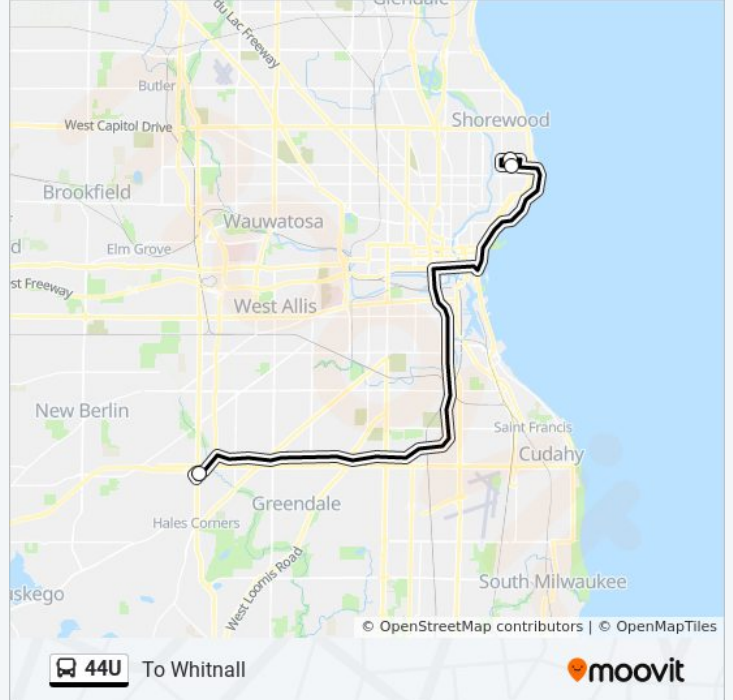

44U bus time schedules and route maps are available in an offline PDF at moovitapp.com. Use the [Moovit App](#) to see live bus times, train schedule or subway schedule, and step-by-step directions for all public transit in Milwaukee - Waukesha, WI.

[About Moovit](#) • [MaaS Solutions](#) • [Supported Countries](#) • [Mooviter Community](#)

© 2024 Moovit - All Rights Reserved

Check Live Arrival Times