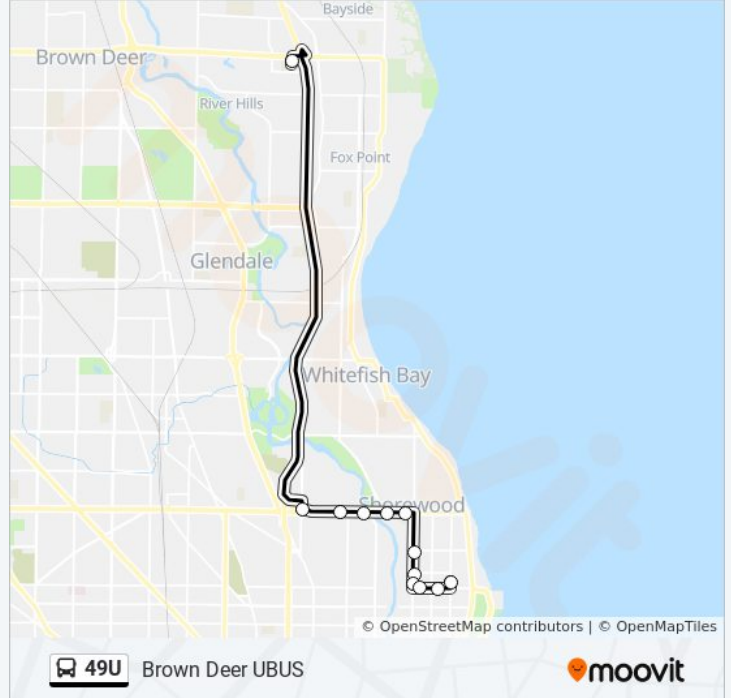

49U

Brown Deer UBUS

Get The App

The 49U bus line (Brown Deer UBUS) has 2 routes. For regular weekdays, their operation hours are:  
(1) Brown Deer Ubus - To Brown Deer P+R: 7:45 AM - 5:55 PM(2) Brown Deer Ubus - To Uwm: 7:14 AM - 5:14 PM  
Use the Moovit App to find the closest 49U bus station near you and find out when is the next 49U bus arriving.

**Direction: Brown Deer Ubus - To Brown Deer P+R**

12 stops

[VIEW LINE SCHEDULE](#)

- Downer & Hampshire
- Kenwood & Farwell
- Kenwood & Cramer
- Oakland & Hampshire
- Oakland & Hartford
- Oakland & Edgewood
- Capitol & Newhall
- Capitol & Wilson
- Capitol & Fratney
- Capitol & Richards
- Capitol & Port Washington
- Brown Deer E & Lot

**49U bus Time Schedule**

Brown Deer Ubus - To Brown Deer P+R Route  
Timetable:

Sunday	Not Operational
Monday	7:45 AM - 5:55 PM
Tuesday	7:45 AM - 5:55 PM
Wednesday	7:45 AM - 5:55 PM
Thursday	7:45 AM - 5:55 PM
Friday	7:45 AM - 5:55 PM
Saturday	Not Operational

**49U bus Info**

**Direction:** Brown Deer Ubus - To Brown Deer P+R

**Stops:** 12

**Trip Duration:** 24 min

**Line Summary:**

**Direction: Brown Deer Ubus - To Uwm**

13 stops

[VIEW LINE SCHEDULE](#)