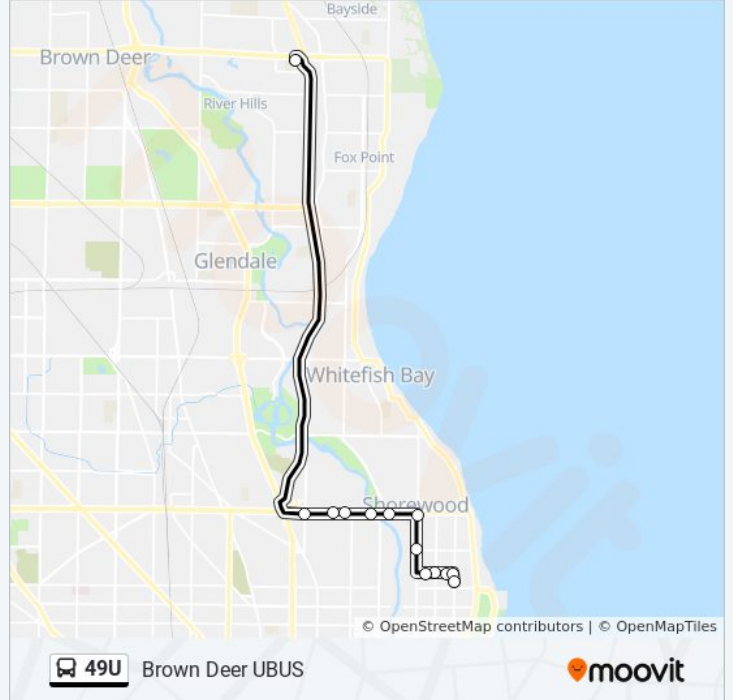

49U

Brown Deer UBUS

Get The App

The 49U bus line (Brown Deer UBUS) has 2 routes. For regular weekdays, their operation hours are:  
(1) Brown Deer Ubus - To Brown Deer P+R: 7:45 AM - 5:55 PM(2) Brown Deer Ubus - To Uwm: 7:14 AM - 5:14 PM  
Use the Moovit App to find the closest 49U bus station near you and find out when is the next 49U bus arriving.

**49U bus Info**

**Direction:** Brown Deer Ubus - To Brown Deer P+R

**Stops:** 12

**Trip Duration:** 24 min

**Line Summary:**

**Direction: Brown Deer Ubus - To Uwm**

13 stops

[VIEW LINE SCHEDULE](#)

**49U bus Time Schedule**

Brown Deer Ubus - To Uwm Route Timetable:

Sunday	Not Operational
Monday	7:14 AM - 5:14 PM
Tuesday	7:14 AM - 5:14 PM
Wednesday	7:14 AM - 5:14 PM
Thursday	7:14 AM - 5:14 PM
Friday	7:14 AM - 5:14 PM
Saturday	Not Operational

**49U bus Info**

**Direction:** Brown Deer Ubus - To Uwm

**Stops:** 13

**Trip Duration:** 25 min

**Line Summary:**

49U bus time schedules and route maps are available in an offline PDF at [moovitapp.com](https://moovitapp.com). Use the [Moovit App](#) to see live bus times, train schedule or subway schedule, and step-by-step directions for all public transit in Milwaukee - Waukesha, WI.