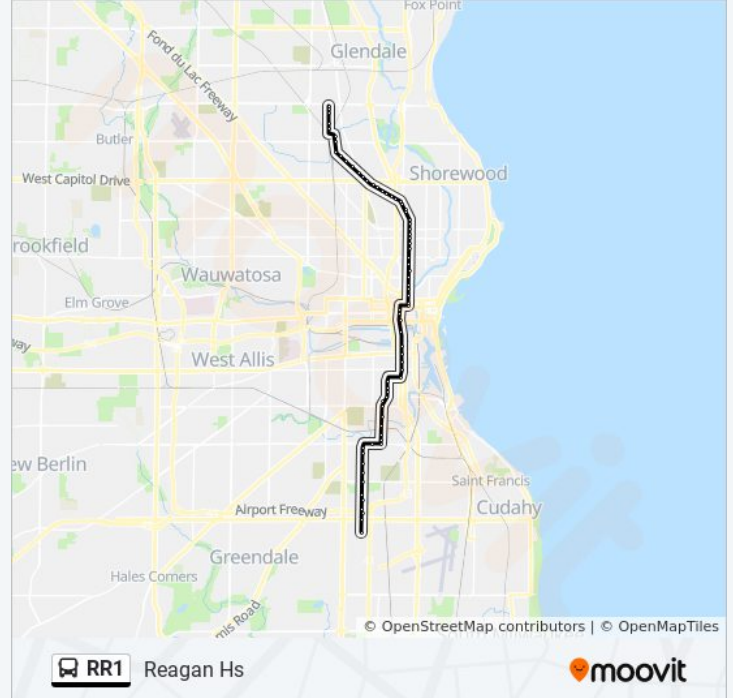

Dr. Milk Drive & Concordia

Dr. Milk Drive & Ring

Dr. Milk Drive & Burleigh

Dr. Milk Drive & Chambers

Dr. Milk Drive & Locust

Dr. Milk Drive & Hadley

Dr. Milk Drive & Center

Dr. Milk Drive & Clark

Dr. Milk Drive & Wright

Dr. Milk Drive & North

Dr. Milk Drive & Lloyd

Dr. Milk Drive & Reservoir

Dr. Milk Drive & Walnut

Dr. Milk Drive & Cherry

Dr. Milk Drive & Vliet

Dr. Milk Drive & Juneau

Dr. Milk Drive & State

Dr. Milk Drive & Kilbourn

N6 & Wells

N6 & Wisconsin

N6 & Clybourn

N6 & Canal

S6 & Virginia

S6 & National

S6 & Washington

S6 & Greenfield

S6 & Lapham

S11 & Mitchell

S11 & Burnham

S11 & Rogers

Windlake & Becher

Windlake & S13

S13 & Lincoln