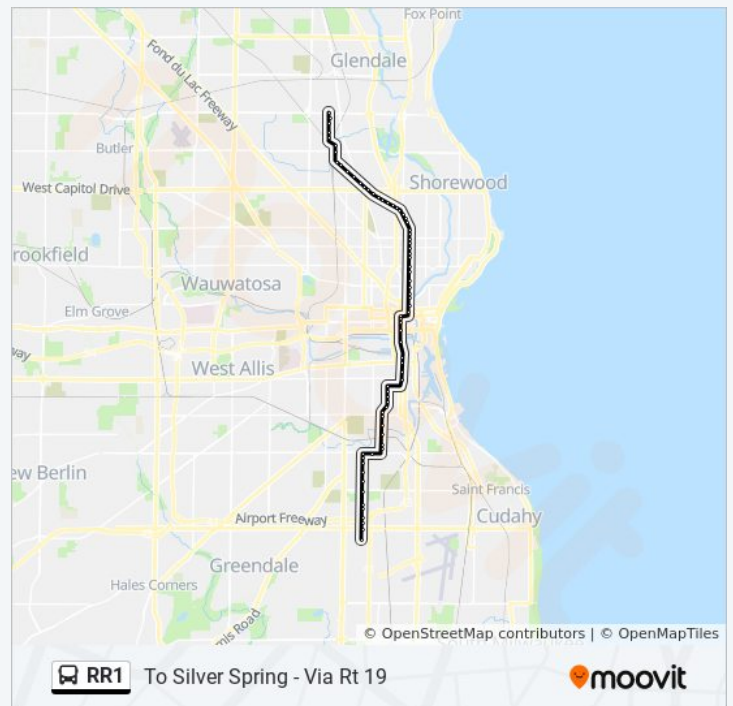

Direction: To Silver Spring - Via Rt 19

72 stops

[VIEW LINE SCHEDULE](#)

S20 & Halsey

S20 & Layton

S20 & S4562

S20 & Van Norman

S20 & Bolivar

S6 & Clybourn

N6 & Wisconsin

N6 & Wells

N6 & Kilbourn

Dr. Milk Drive & State

Dr. Milk Drive & Juneau

Dr. Milk Drive & Vliet

Dr. Milk Drive & Cherry

Dr. Milk Drive & Walnut

Dr. Milk Drive & Reservoir

Dr. Milk Drive & Lloyd

Dr. Milk Drive & North

Dr. Milk Drive & Wright

Dr. Milk Drive & Clarke

Dr. Milk Drive & Center

Dr. Milk Drive & Hadley

Dr. Milk Drive & Locust

Dr. Milk Drive & Chambers

Dr. Milk Drive & Burleigh

Dr. Milk Drive & Ring

Dr. Milk Drive & Concordia

Dr. Milk Drive & Port Washington

Atkinson & Keefe

Atkinson & N8