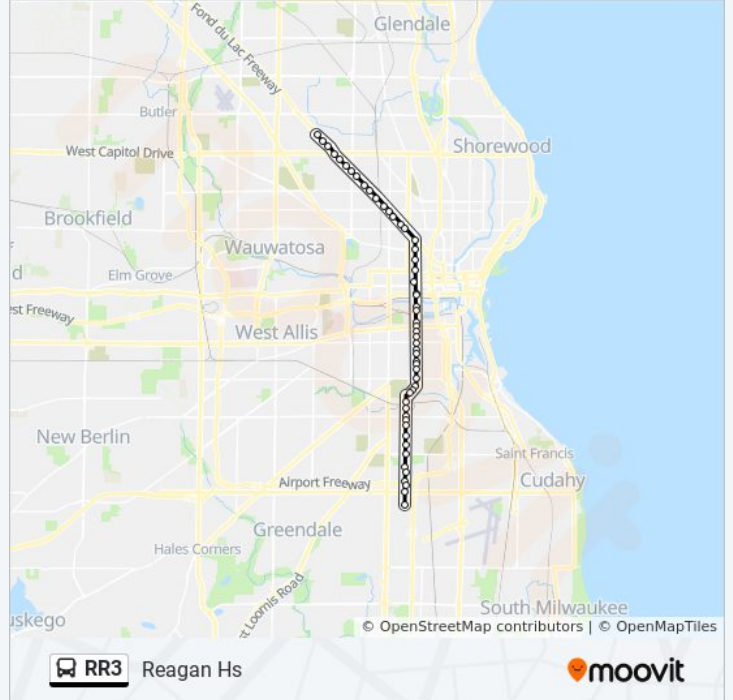

Direction: Reagan Hs

53 stops

[VIEW LINE SCHEDULE](#)

- Congress & Fond Du Lac
- Fond Du Lac & Ely
- Fond Du Lac & Maxwell
- Fond Du Lac & Capitol
- Fond Du Lac & Hoyt
- Fond Du Lac & Roosevelt
- Fond Du Lac & Sherman
- Fond Du Lac & Townsend
- Fond Du Lac & N38
- Fond Du Lac & Burleigh
- Fond Du Lac & N32
- Fond Du Lac & N29
- Fond Du Lac & N27
- Fond Du Lac & Tamarack
- Fond Du Lac & Oak
- Fond Du Lac & North
- N17 & Transit Bldg
- N17 & Walnut
- N17 & Vliet
- N17 & Highland
- N17 & Wells
- Clybourn & N16

Stops: 53

Trip Duration: 46 min

Line Summary:

- N16 & Stpaul
- N16 & Canal
- S16 & Potawatomi
- S16 & Pierce
- Cesar Chavez & National
- Cesar Chavez & Mineral
- Cesar Chavez & Scott
- Cesar Chavez & Greenfield
- Cesar Chavez & Lapham
- S16 & Mitchell
- S16 & Forest Home
- S16 & Rodgers
- S16 & Becher
- S16 & Lincoln
- S16 & Windlake
- Windlake & S18
- Windlake & Harrison
- S20 & S2761
- S20 & Kkparkway
- S20 & Oklahoma
- S20 & Euclid
- S20 & Ohio
- S20 & Morgan
- S20 & Wilbur
- S20 & Howard
- S20 & Plainfield
- S20 & Bolivar
- S20 & Van Norman
- S20 & S4565
- S20 & Layton
- S20 & Halsey

Direction: To Fdl/Congress

53 stops

[VIEW LINE SCHEDULE](#)

- S20 & Halsey
- S20 & Layton
- S20 & S4562
- S20 & Van Norman
- S20 & Bolivar
- S20 & Plainfield
- S20 & Howard
- S20 & Wilbur
- S20 & Morgan
- S20 & Ohio
- S20 & Euclid
- S20 & Oklahoma
- S20 & Kk Parkway
- S20 & 2745
- S20 & Windlake
- Windlake & Harrison
- Windlake & S18
- Windlake & S16
- S16 & Lincoln
- S16 & Becher
- S16 & Forest Home
- S16 & Burnham
- S16 & Mitchell
- Cesar Chavez & Lapham
- Cesar Chavez & Greenfield
- Cesar Chavez & Scott
- Cesar Chavez & Mineral
- Cesar Chavez & National
- S16 & Pierce
- N16 & Canal

RR3 bus Info

Direction: To Fdl/Congress

Stops: 53

Trip Duration: 65 min

Line Summary:

N16 & Stpaul

N16 & Wisconsin

N16 & Wells