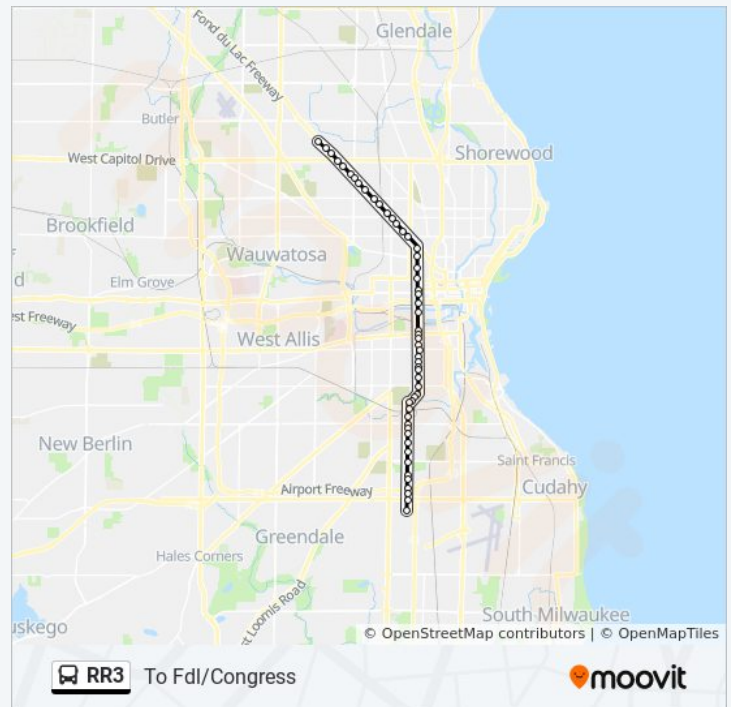

Stops: 53

Trip Duration: 46 min

Line Summary:

- N16 & Stpaul
- N16 & Canal
- S16 & Potawatomi
- S16 & Pierce
- Cesar Chavez & National
- Cesar Chavez & Mineral
- Cesar Chavez & Scott
- Cesar Chavez & Greenfield
- Cesar Chavez & Lapham
- S16 & Mitchell
- S16 & Forest Home
- S16 & Rodgers
- S16 & Becher
- S16 & Lincoln
- S16 & Windlake
- Windlake & S18
- Windlake & Harrison
- S20 & S2761
- S20 & Kkparkway
- S20 & Oklahoma
- S20 & Euclid
- S20 & Ohio
- S20 & Morgan
- S20 & Wilbur
- S20 & Howard
- S20 & Plainfield
- S20 & Bolivar
- S20 & Van Norman
- S20 & S4565
- S20 & Layton
- S20 & Halsey

Direction: To Fdl/Congress

53 stops

[VIEW LINE SCHEDULE](#)

- S20 & Halsey
- S20 & Layton
- S20 & S4562
- S20 & Van Norman
- S20 & Bolivar
- S20 & Plainfield
- S20 & Howard
- S20 & Wilbur
- S20 & Morgan
- S20 & Ohio
- S20 & Euclid
- S20 & Oklahoma
- S20 & Kk Parkway
- S20 & 2745
- S20 & Windlake
- Windlake & Harrison
- Windlake & S18
- Windlake & S16
- S16 & Lincoln
- S16 & Becher
- S16 & Forest Home
- S16 & Burnham
- S16 & Mitchell
- Cesar Chavez & Lapham
- Cesar Chavez & Greenfield
- Cesar Chavez & Scott
- Cesar Chavez & Mineral
- Cesar Chavez & National
- S16 & Pierce
- N16 & Canal

RR3 bus Time Schedule

To Fdl/Congress Route Timetable:

Sunday	Not Operational
Monday	3:19 PM - 3:20 PM
Tuesday	3:19 PM - 3:20 PM
Wednesday	3:19 PM - 3:20 PM
Thursday	3:19 PM - 3:20 PM
Friday	3:19 PM - 3:20 PM
Saturday	Not Operational

RR3 bus Info

Direction: To Fdl/Congress

Stops: 53

Trip Duration: 65 min

Line Summary:

N16 & Stpaul

N16 & Wisconsin

N16 & Wells