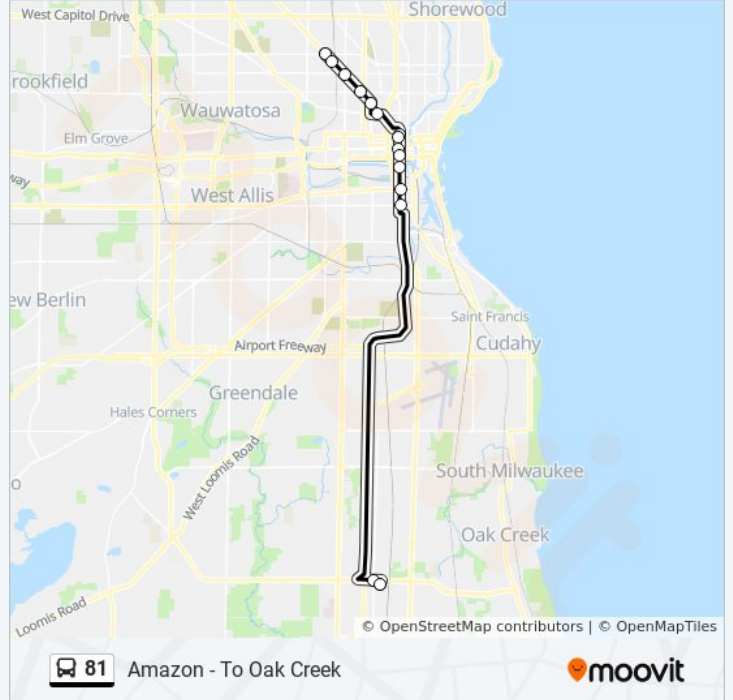

## Amazon - To Fdl/35th

[Get The App](#)

The 81 bus line (Amazon - To Fdl/35th) has 2 routes. For regular weekdays, their operation hours are:  
(1) Amazon - To Fdl/35th: 5:30 PM - 6:32 PM (2) Amazon - To Oak Creek: 4:33 PM - 5:35 PM  
Use the Moovit App to find the closest 81 bus station near you and find out when is the next 81 bus arriving.

### 81 bus Info

**Direction:** Amazon - To Fdl/35th

**Stops:** 16

**Trip Duration:** 33 min

**Line Summary:**

**Direction: Amazon - To Oak Creek**

15 stops

[VIEW LINE SCHEDULE](#)

**81 bus Time Schedule**

Amazon - To Oak Creek Route Timetable:

Sunday	5:38 AM - 5:40 PM
Monday	4:33 PM - 5:35 PM
Tuesday	4:33 PM - 5:35 PM
Wednesday	4:33 PM - 5:35 PM
Thursday	4:33 PM - 5:35 PM
Friday	4:33 PM - 5:35 PM
Saturday	5:38 AM - 5:40 PM

**81 bus Info**

**Direction:** Amazon - To Oak Creek

**Stops:** 15

**Trip Duration:** 32 min

**Line Summary:**

81 bus time schedules and route maps are available in an offline PDF at [moovitapp.com](https://moovitapp.com). Use the [Moovit App](#) to see live bus times, train schedule or subway schedule, and step-by-step directions for all public transit in Milwaukee - Waukesha, WI.