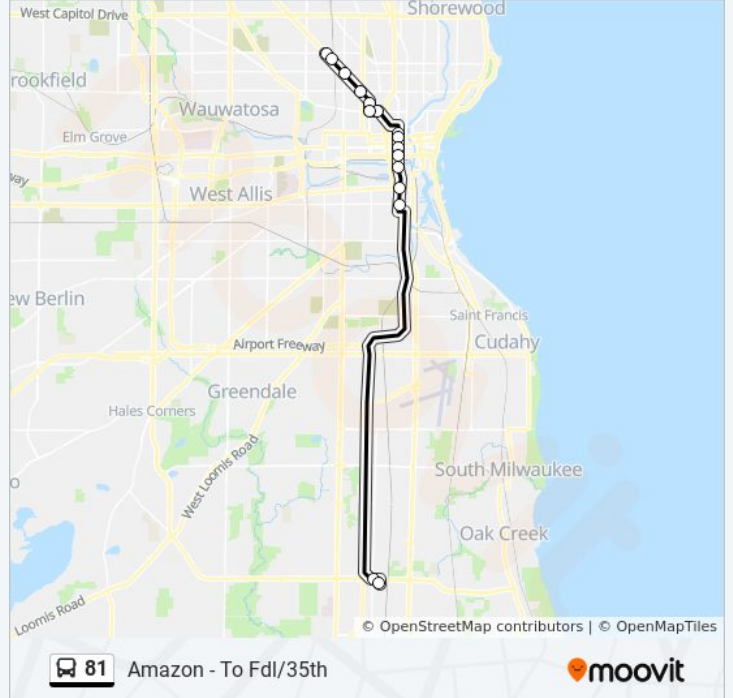

## Amazon - To Fdl/35th

[Get The App](#)

The 81 bus line (Amazon - To Fdl/35th) has 2 routes. For regular weekdays, their operation hours are:  
(1) Amazon - To Fdl/35th: 5:30 PM - 6:32 PM (2) Amazon - To Oak Creek: 4:33 PM - 5:35 PM  
Use the Moovit App to find the closest 81 bus station near you and find out when is the next 81 bus arriving.

### Direction: Amazon - To Fdl/35th

16 stops

[VIEW LINE SCHEDULE](#)

- Bartel Court (Amazon Mke2)
- Ryan & S13
- S6 & Greenfield
- S6 & National
- S6 & Canal
- S6 & Clybourn
- N6 & Wisconsin
- N6 & State
- N6 & Highland
- Walnut & N14
- Walnut & N17
- N17 & Transit Bldg
- Fond Du Lac & North
- Fond Du Lac & N27
- Fond Du Lac & N32
- Fond Du Lac & N35

### 81 bus Time Schedule

Amazon - To Fdl/35th Route Timetable:

Sunday	6:30 AM - 6:32 PM
Monday	5:30 PM - 6:32 PM
Tuesday	5:30 PM - 6:32 PM
Wednesday	5:30 PM - 6:32 PM
Thursday	5:30 PM - 6:32 PM
Friday	5:30 PM - 6:32 PM
Saturday	6:30 AM - 6:32 PM

### 81 bus Info

**Direction:** Amazon - To Fdl/35th

**Stops:** 16

**Trip Duration:** 33 min

**Line Summary:**

**Direction: Amazon - To Oak Creek**

15 stops

[VIEW LINE SCHEDULE](#)