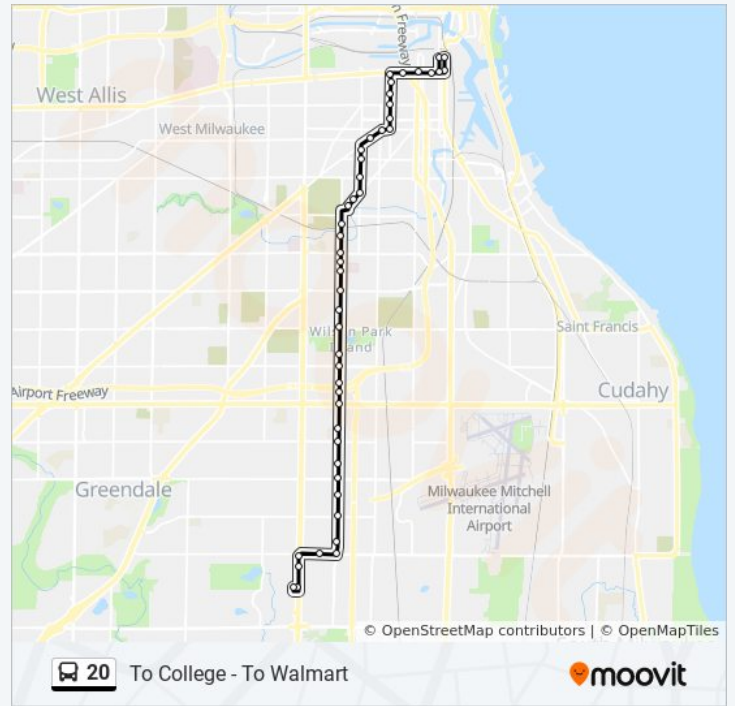

20 bus Info

Direction: To 2nd/National - S. 20th St

Stops: 42

Trip Duration: 31 min

Line Summary:

S20 & Kk Parkway

S20 & 2745

S20 & Windlake

S2 & National

Direction: To College - To Walmart

47 stops

[VIEW LINE SCHEDULE](#)

S2 & National

S2 & Virginia

Virginia & S1

S1 & National

National & S3

National & S6

National & S9

S11 & National

S11 & Mineral

20 bus Time Schedule

To College - To Walmart Route Timetable:

Sunday	6:51 AM - 7:02 PM
Monday	5:56 AM - 7:41 PM
Tuesday	5:56 AM - 7:41 PM
Wednesday	5:56 AM - 7:41 PM
Thursday	5:56 AM - 7:41 PM
Friday	5:56 AM - 7:41 PM
Saturday	6:02 AM - 7:05 PM

20 bus Info

Direction: To College - To Walmart

Stops: 47

Trip Duration: 33 min
Line Summary:

- S11 & Scott
- S11 & Greenfield
- S11 & Lapham
- S11 & Mitchell
- Forest Home & S13
- Forest Home & S15
- S16 & Rodgers
- S16 & Becher
- S16 & Lincoln
- S16 & Windlake
- Windlake & S18
- Windlake & Harrison
- S20 & S2761
- S20 & Kkparkway
- S20 & Oklahoma
- S20 & Euclid
- S20 & Ohio
- S20 & Morgan
- S20 & Wilbur
- S20 & Howard
- S20 & Plainfield
- S20 & Bolivar
- S20 & Van Norman
- S20 & S4565
- S20 & Layton
- S20 & Halsey
- S20 & Edgerton
- S20 & Clayton Crest
- S20 & Grange
- S20 & Klein
- S20 & Ramsey
- S20 & Mangold
- S20 & College