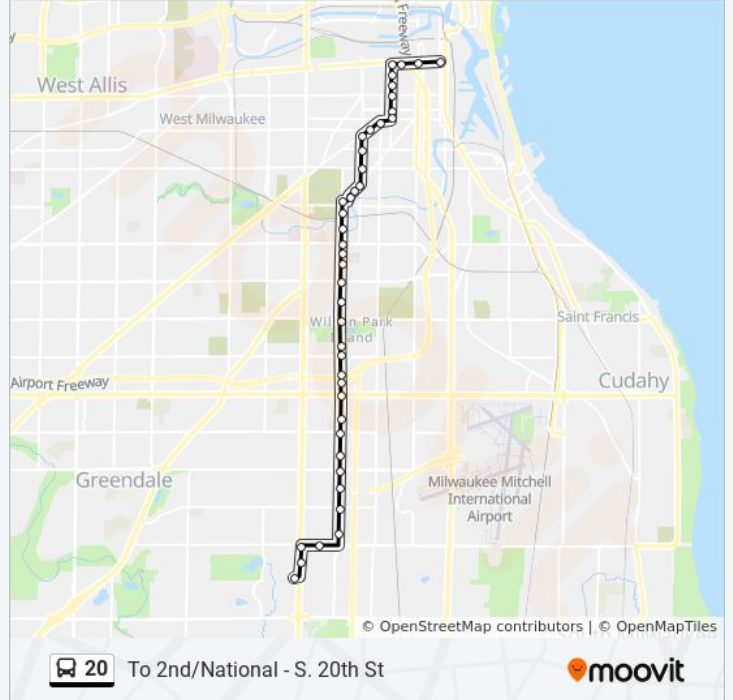

Direction: To 2nd/National - S. 20th St

42 stops

[VIEW LINE SCHEDULE](#)

- Walmart & Lot
- S27 & S6508
- S27 & College
- College & S23
- S20 & Mangold
- S20 & Ramsey
- S20 & Klein
- S20 & Grange
- S20 & Clayton Crest
- S20 & Edgerton
- S20 & Halsey
- S20 & Layton
- S20 & S4562
- S20 & Van Norman
- S20 & Bolivar
- S20 & Plainfield
- S20 & Howard
- S20 & Wilbur
- S20 & Morgan
- S20 & Ohio
- S20 & Euclid
- S20 & Oklahoma

20 bus Info

Direction: To 2nd/National - S. 20th St

Stops: 42

Trip Duration: 31 min

Line Summary:

S20 & Kk Parkway

S20 & 2745

S20 & Windlake

S2 & National

Direction: To College - To Walmart

47 stops

[VIEW LINE SCHEDULE](#)

S2 & National

S2 & Virginia

Virginia & S1

S1 & National

20 bus Info

Direction: To College - To Walmart

Stops: 47

Trip Duration: 33 min
Line Summary:

- S11 & Scott
- S11 & Greenfield
- S11 & Lapham
- S11 & Mitchell
- Forest Home & S13
- Forest Home & S15
- S16 & Rodgers
- S16 & Becher
- S16 & Lincoln
- S16 & Windlake
- Windlake & S18
- Windlake & Harrison
- S20 & S2761
- S20 & Kkparkway
- S20 & Oklahoma
- S20 & Euclid
- S20 & Ohio
- S20 & Morgan
- S20 & Wilbur
- S20 & Howard
- S20 & Plainfield
- S20 & Bolivar
- S20 & Van Norman
- S20 & S4565
- S20 & Layton
- S20 & Halsey
- S20 & Edgerton
- S20 & Clayton Crest
- S20 & Grange
- S20 & Klein
- S20 & Ramsey
- S20 & Mangold
- S20 & College