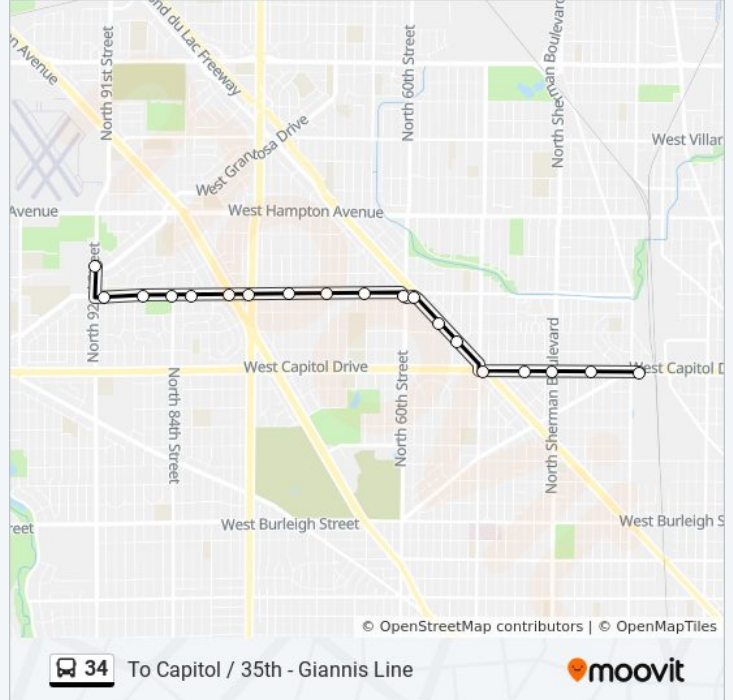

Direction: To Capitol / 35th - Giannis Line

Stops: 30

Trip Duration: 19 min

Line Summary:

Hopkins & Burleigh

Hopkins & N21

Hopkins & N23

Hopkins & Townsend

Hopkins & N27

Hopkins & Vienna

Hopkins & Melvina

N31 & Capitol

Capitol & N35

Direction: To Capitol / 35th - Giannis Line

19 stops

[VIEW LINE SCHEDULE](#)

Capitol & Sherman

Capitol & N39

34 bus Time Schedule

To Capitol / 35th - Giannis Line Route Timetable:

Sunday	Not Operational
Monday	1:40 AM
Tuesday	12:30 AM
Wednesday	12:30 AM
Thursday	12:30 AM
Friday	12:30 AM
Saturday	12:30 AM

34 bus Info

Direction: To Capitol / 35th - Giannis Line

Stops: 19

Trip Duration: 14 min

Line Summary:

Direction: To Downtown - Hopkins
 48 stops
[VIEW LINE SCHEDULE](#)

- N92 & Grantosa
- Congress & N91
- Congress & N87
- Congress & N84
- Congress & N82
- Congress & Appleton
- Congress & N76
- Congress & N72
- Congress & N68
- Congress & N64
- Congress & N60
- Congress & Fond Du Lac
- Fond Du Lac & Ely
- Fond Du Lac & Maxwell
- Capitol & Fonddulac
- Capitol & N46
- Capitol & Sherman
- Capitol & N39