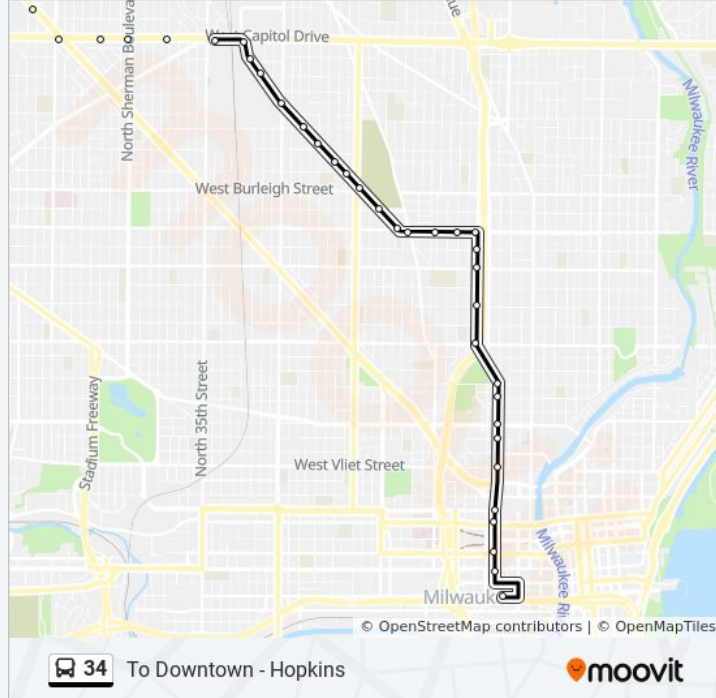

Direction: To Capitol / 35th - Giannis Line

Stops: 30

Trip Duration: 19 min

Line Summary:

Hopkins & Burleigh

Hopkins & N21

Hopkins & N23

Hopkins & Townsend

N8 & North

N6 & Brown

N6 & Reservoir

N6 & Walnut

N6 & Galena

N6 & Vliet

N6 & Highland

N6 & State

N6 & Wells

N6 & Wisconsin

Clybourn & N5

Direction: To N. 92nd - Hopkins

50 stops

[VIEW LINE SCHEDULE](#)

34 bus Time Schedule

To N. 92nd - Hopkins Route Timetable:

Direction: To N. 92nd - Hopkins

Stops: 50

Trip Duration: 38 min

Line Summary:

Capitol & N47

Capitol & Fonddulac

Fond Du Lac & Maxwell

Fond Du Lac & Ely