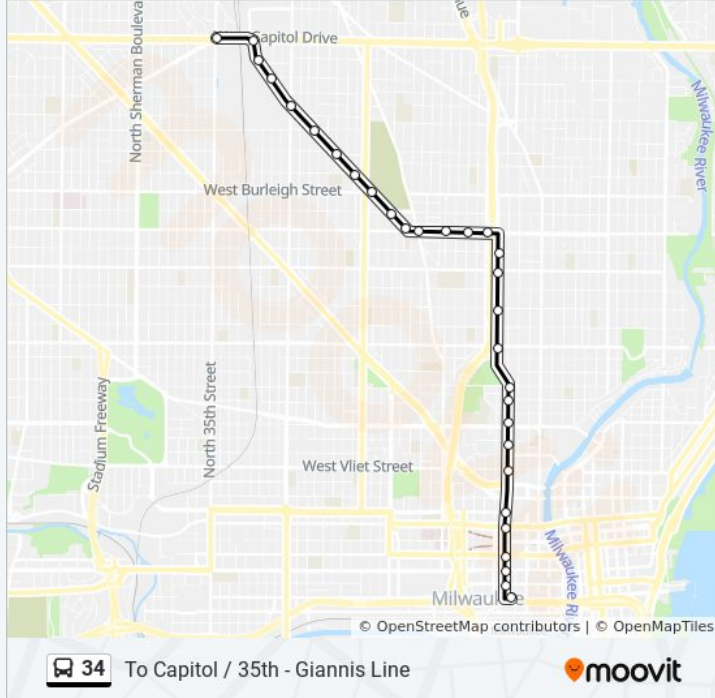

Use the Moovit App to find the closest 34 bus station near you and find out when is the next 34 bus arriving.

Direction: To Capitol / 35th - Giannis Line

30 stops

[VIEW LINE SCHEDULE](#)

- Clybourn & N5
- N6 & Michigan
- N6 & Wisconsin
- N6 & Wells
- N6 & State
- N6 & Highland
- N6 & Vliet
- N6 & Galena
- N6 & Walnut
- N6 & Reservoir
- N6 & Brown
- N7 & North
- N7 & Wright
- N7 & Center
- N7 & Hadley
- Locust & N8
- Locust & N10
- Locust & N12
- Locust & Teutonia
- Locust & Hopkins
- Hopkins & Chambers

Direction: To Capitol / 35th - Giannis Line

Stops: 30

Trip Duration: 19 min

Line Summary:

Hopkins & Burleigh

Hopkins & N21

Hopkins & N23

Hopkins & Townsend

Hopkins & N27

Hopkins & Vienna

Hopkins & Melvina

N31 & Capitol

Capitol & N35

Direction: To Capitol / 35th - Giannis Line

19 stops

[VIEW LINE SCHEDULE](#)

34 bus Info

Direction: To Capitol / 35th - Giannis Line

Stops: 19

Trip Duration: 14 min

Line Summary:

Direction: To Downtown - Hopkins
 48 stops
[VIEW LINE SCHEDULE](#)

- N92 & Grantosa
- Congress & N91
- Congress & N87
- Congress & N84
- Congress & N82
- Congress & Appleton
- Congress & N76
- Congress & N72
- Congress & N68
- Congress & N64
- Congress & N60
- Congress & Fond Du Lac
- Fond Du Lac & Ely
- Fond Du Lac & Maxwell
- Capitol & Fonddulac
- Capitol & N46
- Capitol & Sherman
- Capitol & N39