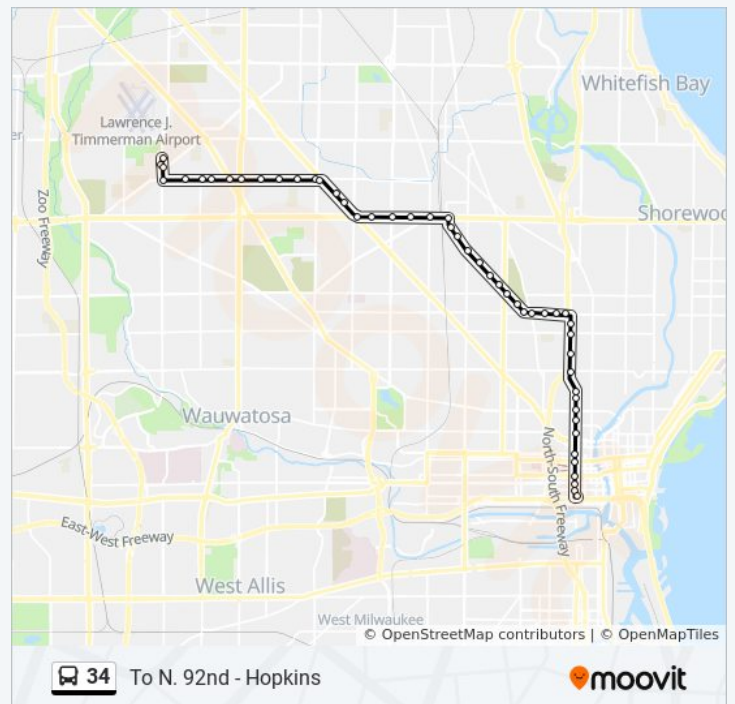

Direction: To Capitol / 35th - Giannis Line

Stops: 30

Trip Duration: 19 min

Line Summary:

Hopkins & Burleigh

Hopkins & N21

Hopkins & N23

Hopkins & Townsend

N6 & Wells

N6 & Wisconsin

Clybourn & N5

Direction: To N. 92nd - Hopkins

50 stops

[VIEW LINE SCHEDULE](#)

34 bus Time Schedule

To N. 92nd - Hopkins Route Timetable:

Clybourn & N5
 N6 & Michigan
 N6 & Wisconsin
 N6 & Wells
 N6 & State
 N6 & Highland
 N6 & Vliet
 N6 & Galena
 N6 & Walnut
 N6 & Reservoir
 N6 & Brown
 N7 & North
 N7 & Wright
 N7 & Center
 N7 & Hadley
 Locust & N8
 Locust & N10
 Locust & N12
 Locust & Teutonia
 Locust & Hopkins
 Hopkins & Chambers
 Hopkins & Burleigh
 Hopkins & N21
 Hopkins & N23
 Hopkins & Townsend
 Hopkins & N27
 Hopkins & Vienna
 Hopkins & Melvina
 N31 & Capitol
 Capitol & N35
 Capitol & N39
 Capitol & Sherman

Direction: To N. 92nd - Hopkins

Stops: 50

Trip Duration: 38 min

Line Summary:

Capitol & N47

Capitol & Fonddulac

Fond Du Lac & Maxwell

Fond Du Lac & Ely