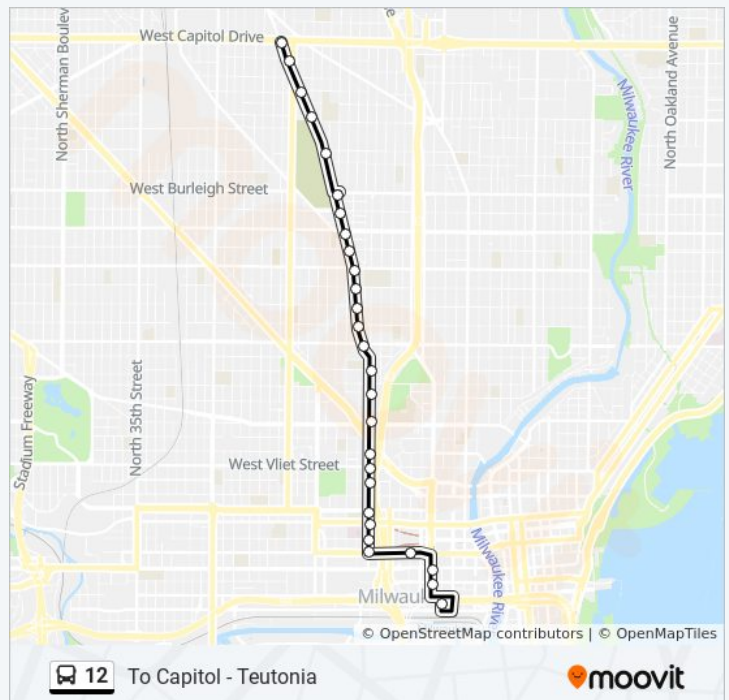

Teutonia & Hadley

Teutonia & Locust

Teutonia & Chambers

12 bus Time Schedule

To Capitol - Teutonia Route Timetable:

Sunday	12:01 AM - 11:31 PM
Monday	12:33 AM
Tuesday	12:42 AM
Wednesday	12:42 AM
Thursday	12:42 AM
Friday	12:42 AM
Saturday	12:42 AM - 11:29 PM

12 bus Info

Direction: To Capitol - Teutonia

Stops: 28

Trip Duration: 17 min

Line Summary:

Teutonia & Burleigh

Teutonia & Concordia

Teutonia & Keefe

Teutonia & Nash

Teutonia & Melvina

Teutonia & Capitol

Direction: To Downtown - Teutonia Ave

59 stops

[VIEW LINE SCHEDULE](#)

Service Road & Schroeder

Green Bay & Deerwood

12 bus Info

Direction: To Downtown - Teutonia Ave

Stops: 59

Trip Duration: 41 min

Line Summary:

Teutonia & Stark

Teutonia & Hampton

Teutonia & Cornell