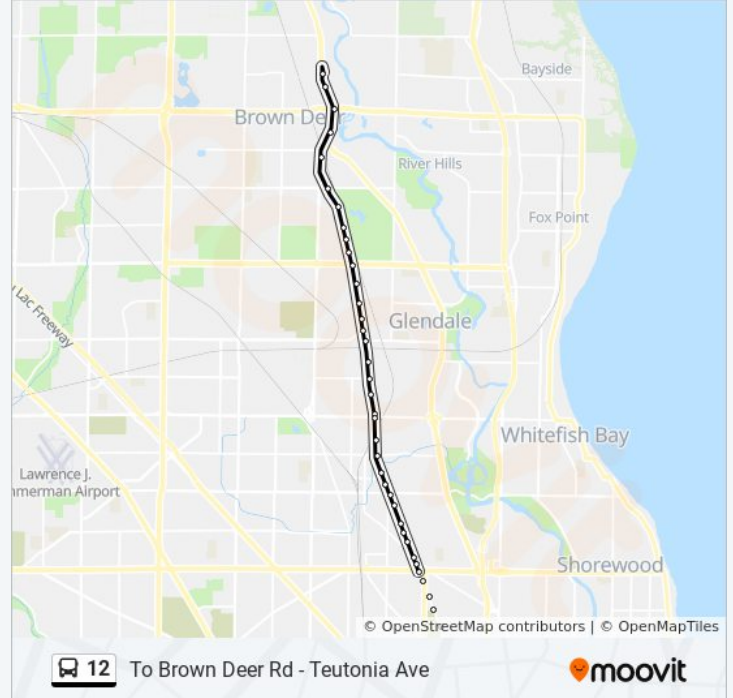

Teutonia & Chambers

Teutonia & Burleigh

Teutonia & Concordia

Teutonia & Keefe

Teutonia & Nash

Teutonia & Melvina

Teutonia & Capitol

Teutonia & N21

Teutonia & Atkinson

Teutonia & Roosevelt

Teutonia & Congress

Teutonia & Ruby

Teutonia & Cornell

Teutonia & Hampton

Teutonia & Stark

Teutonia & Fairmount

Teutonia & Villard

Teutonia & Custer

Teutonia & Silver Spring

Teutonia & Reichert

Teutonia & Oriole

Teutonia & Florist

Teutonia & Silver Mill Court

Teutonia & N6400

Teutonia & Mill

Teutonia & Elm

Teutonia & Greentree

Teutonia & Kiley

Teutonia & Good Hope

Teutonia & Clinton

Teutonia & Hemlock

Teutonia & Calumet

Teutonia & Parkland