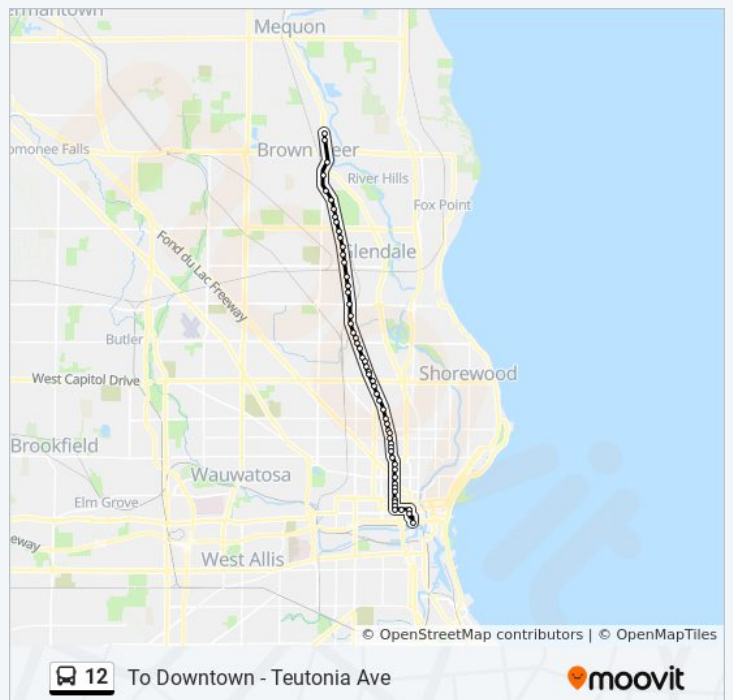

Teutonia & Oriole

Teutonia & Silver Spring

Teutonia & Custer

Teutonia & Villard

Teutonia & Fairmount

12 bus Time Schedule

To Downtown - Teutonia Ave Route Timetable:

Sunday	4:27 AM - 11:46 PM
Monday	4:19 AM - 11:55 PM
Tuesday	12:27 AM - 11:55 PM
Wednesday	12:27 AM - 11:55 PM
Thursday	12:27 AM - 11:55 PM
Friday	12:27 AM - 11:55 PM
Saturday	12:27 AM - 11:42 PM

12 bus Info

Direction: To Downtown - Teutonia Ave

Stops: 59

Trip Duration: 41 min

Line Summary:

Teutonia & Stark

Teutonia & Hampton

Teutonia & Cornell

N5 & Clybourn

Direction: To Good Hope - Teutonia

50 stops

[VIEW LINE SCHEDULE](#)

N5 & Clybourn

N6 & Michigan

N6 & Wisconsin

Wells & 8th